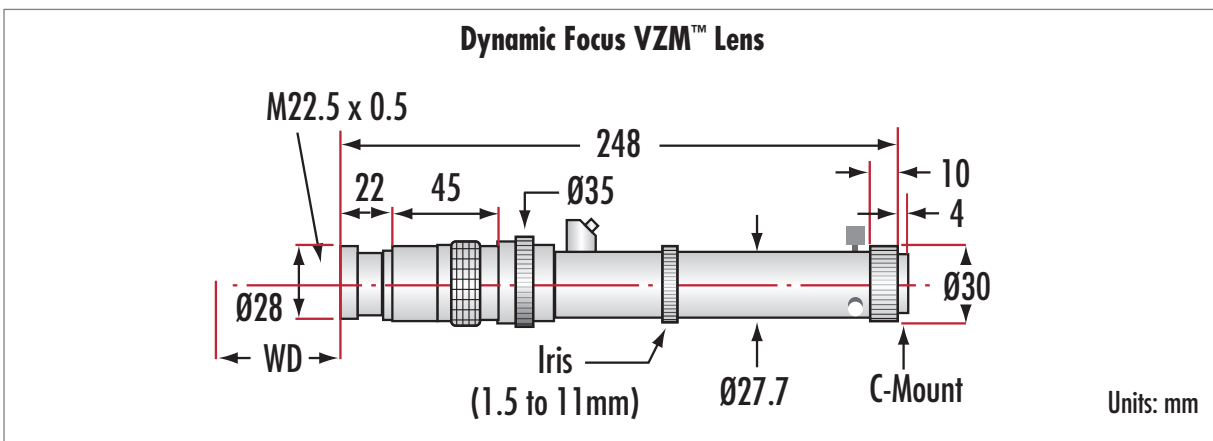

3.0X at Far Focus

3.0X at Near Focus

© COPYRIGHT 2015 EDMUND OPTICS, INC. ALL RIGHTS RESERVED 1/15