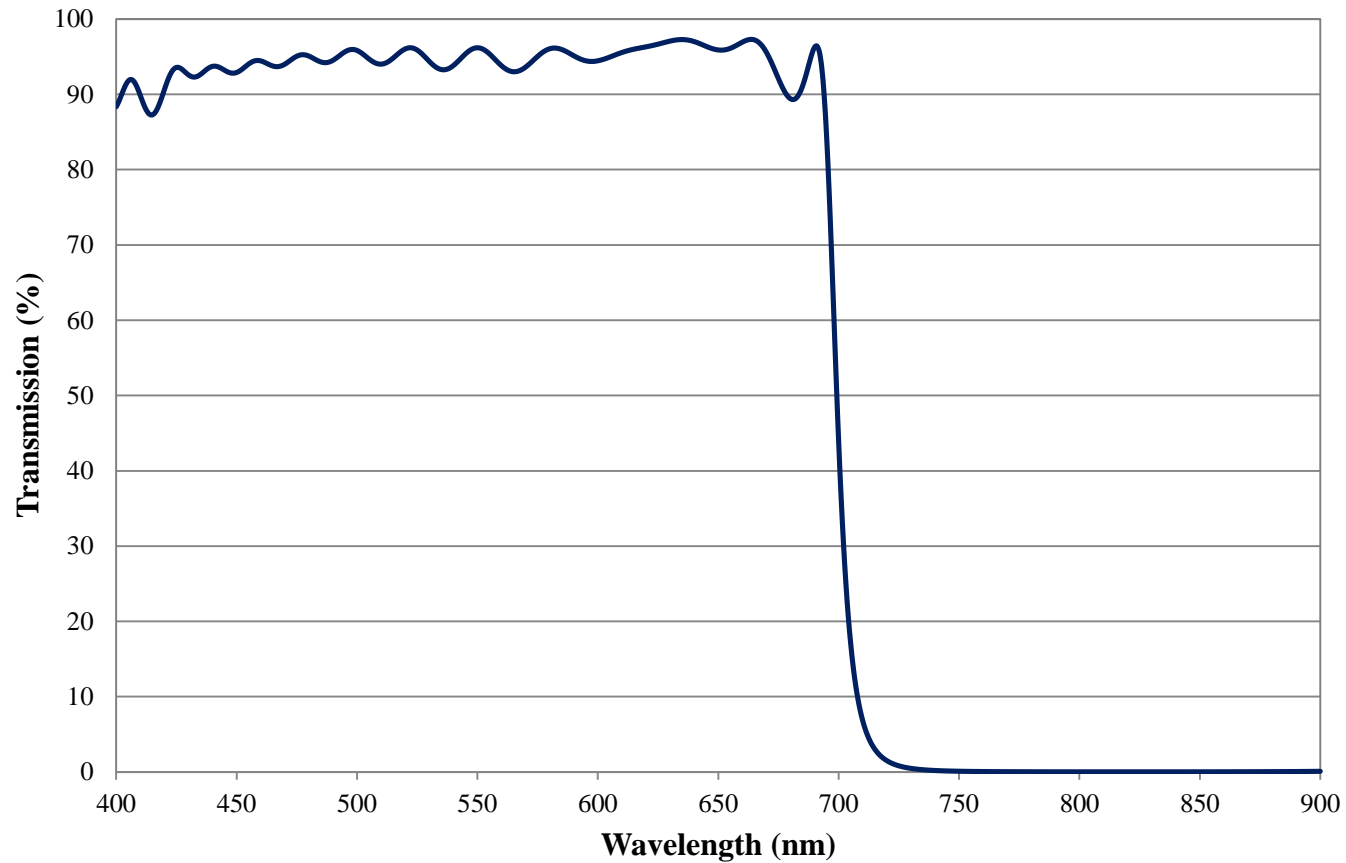

Coating Curve

Edmund Optics Inc.
USA | Asia | Europe

COATING CURVE

700nm Techspec Shortpass Filter: OD >2.0 Coating Performance FOR REFERENCE ONLY

Coating Curve

Edmund Optics Inc.
USA | Asia | Europe

COATING CURVE

700nm Techspec Shortpass Filter: OD >2.0 Coating Performance FOR REFERENCE ONLY