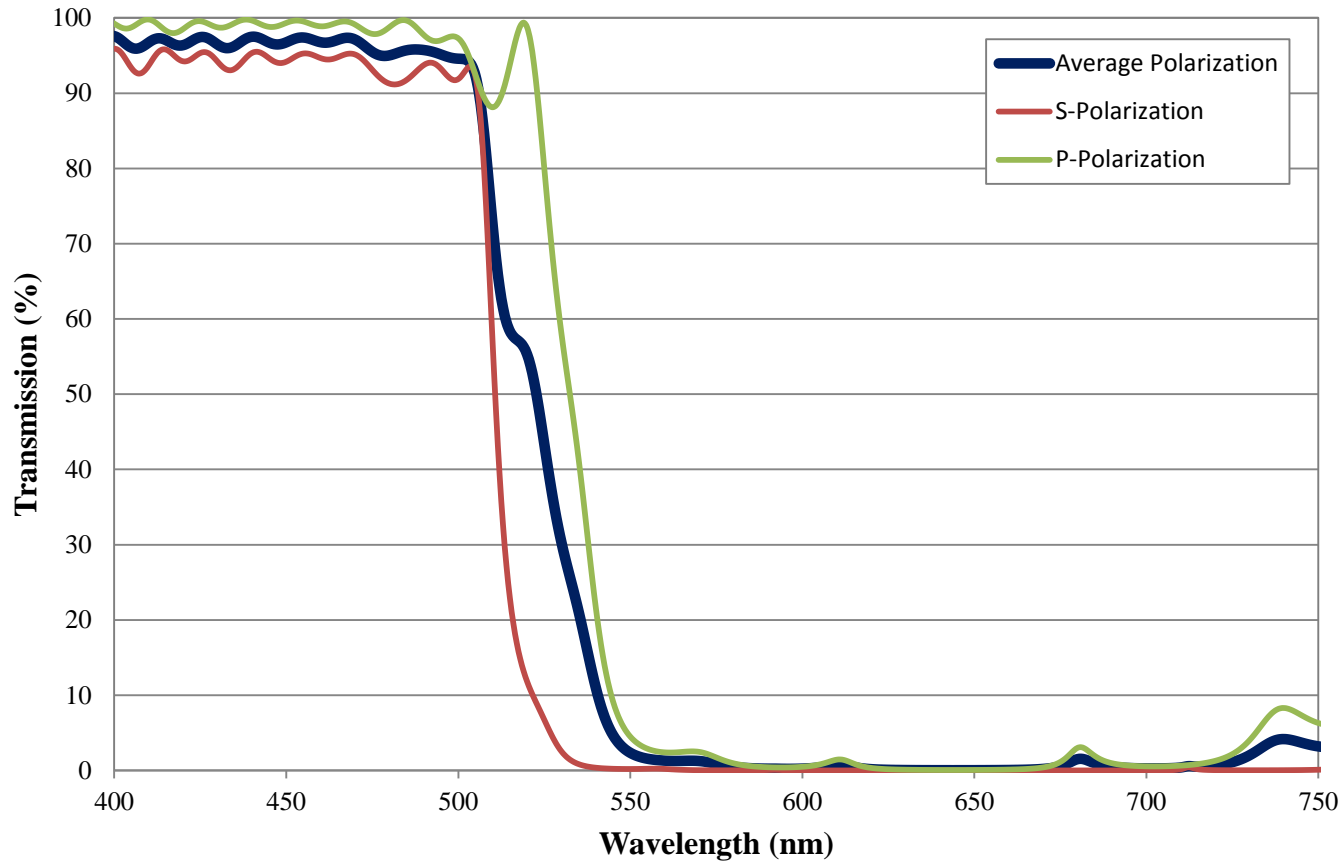

## 45° Yellow Reflective Dichroic Color Filter Coating Performance FOR REFERENCE ONLY

COATING CURVE

## 45° Yellow Reflective Dichroic Color Filter Coating Performance FOR REFERENCE ONLY