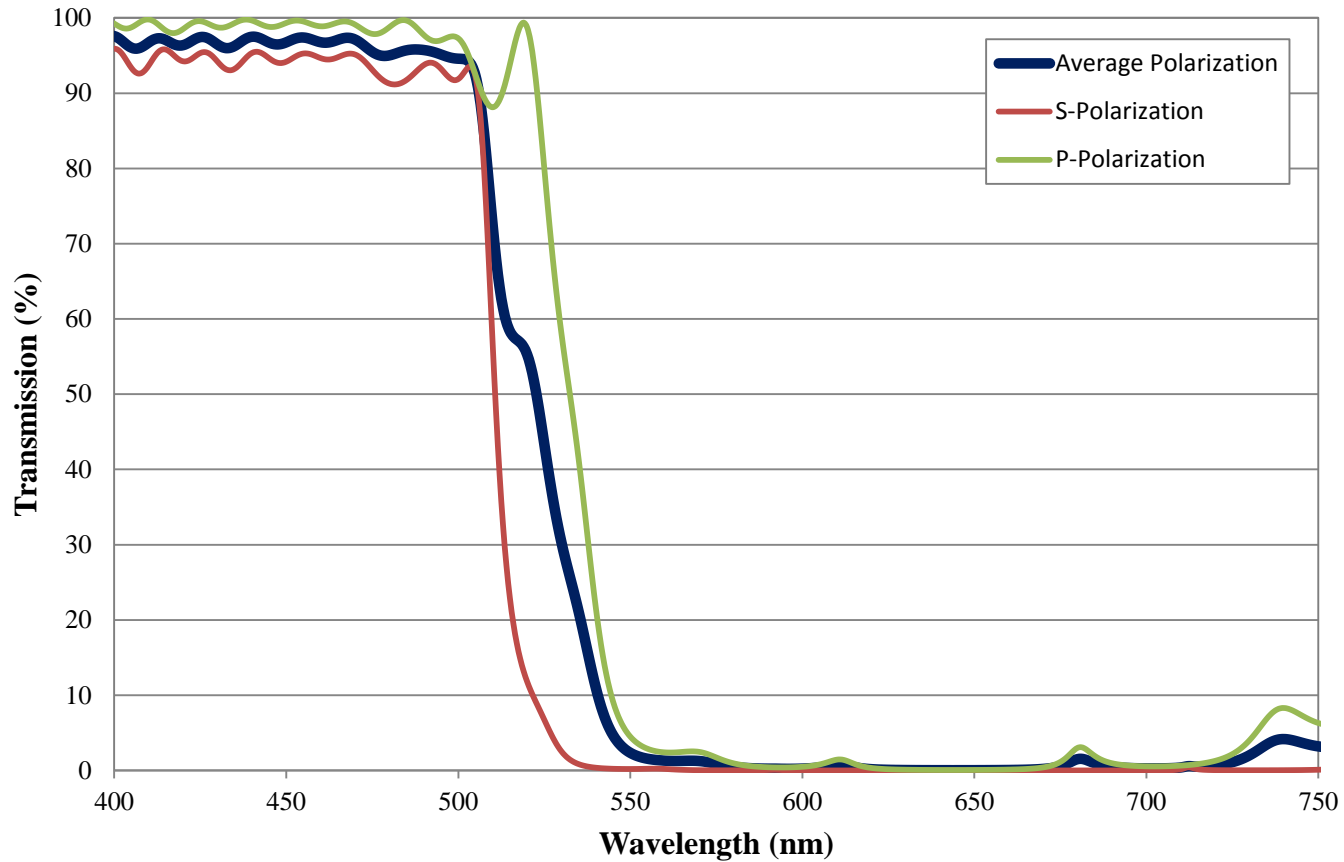

## 45° Yellow Reflective Dichroic Color Filter Coating Performance FOR REFERENCE ONLY

COATING CURVE

## 45° Yellow Reflective Dichroic Color Filter Coating Performance FOR REFERENCE ONLY