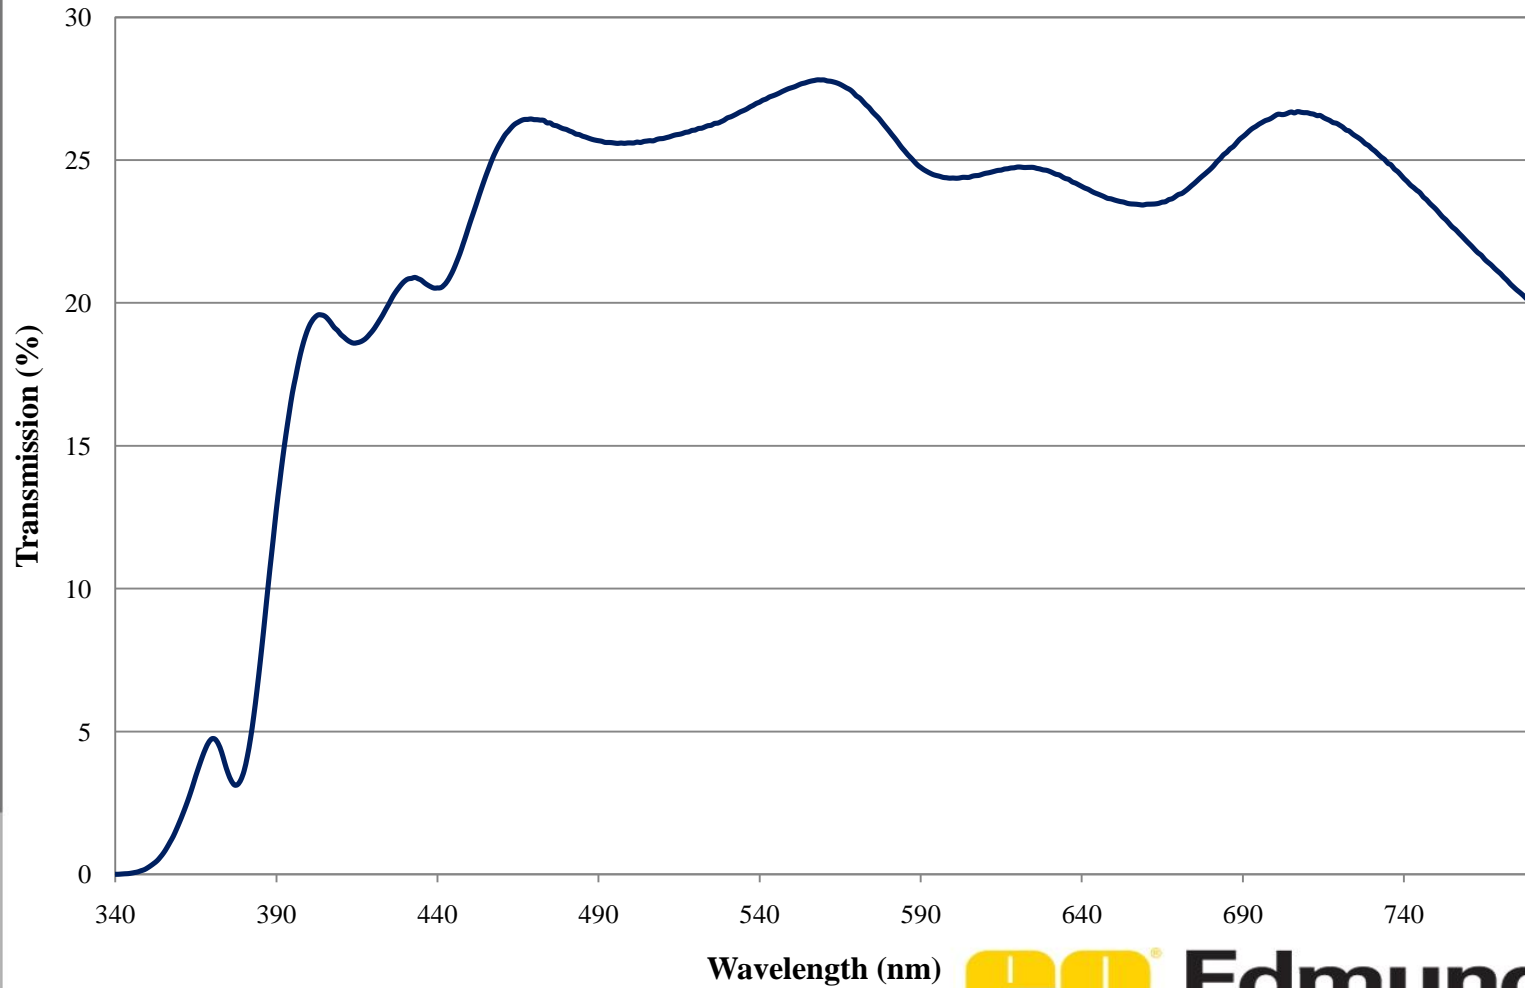

# Coating Curve

Edmund Optics Inc.  
USA | Asia | Europe

## 0.6 OD Absorptive ND Filter FOR REFERENCE ONLY

COATING CURVE

Wavelength (nm)

www.edmundoptics.com