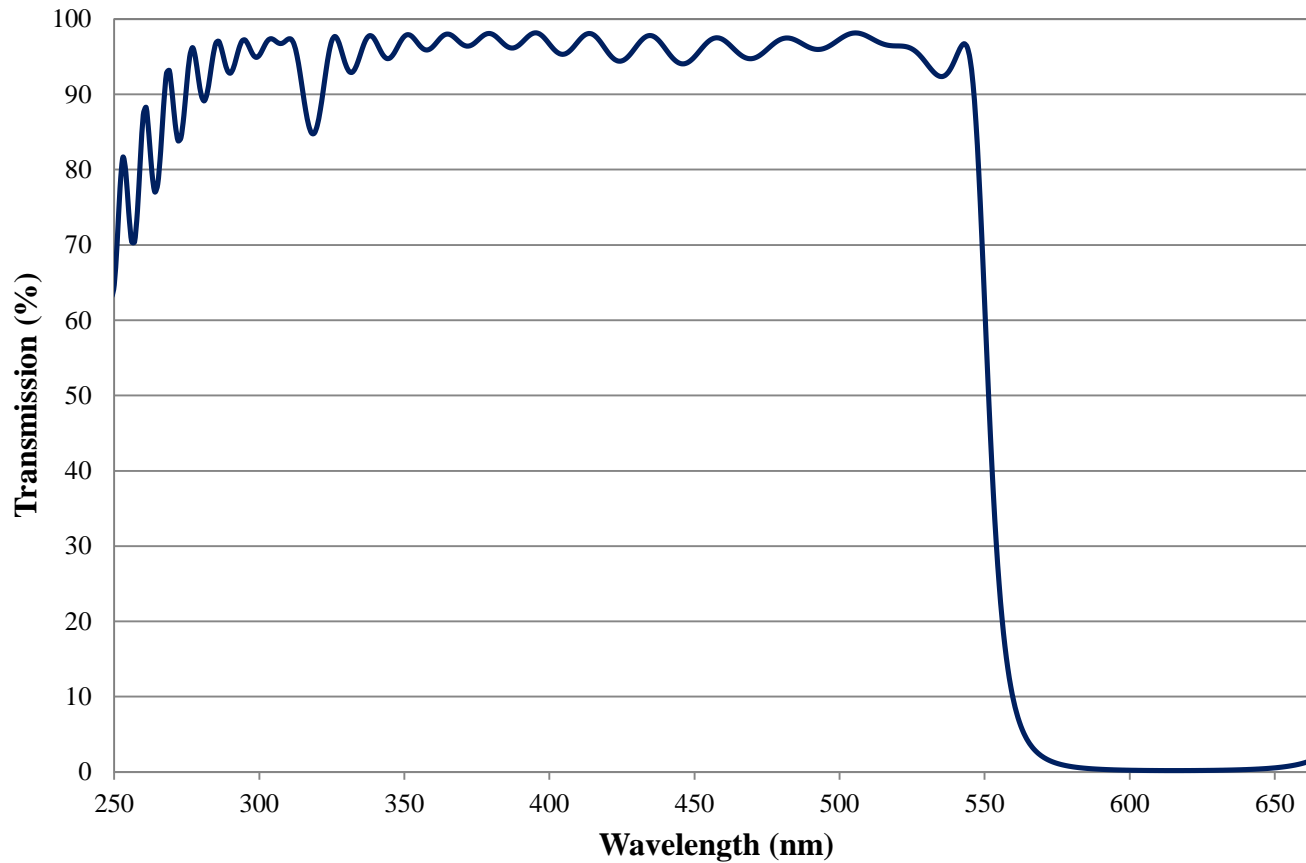

Coating Curve

Edmund Optics Inc.
USA | Asia | Europe

COATING CURVE

550nm (UV) Techspec Shortpass Filter: OD >2.0 Coating Performance FOR REFERENCE ONLY

Coating Curve

Edmund Optics Inc.
USA | Asia | Europe

COATING CURVE

550nm (UV) Techspec Shortpass Filter: OD >2.0 Coating Performance FOR REFERENCE ONLY