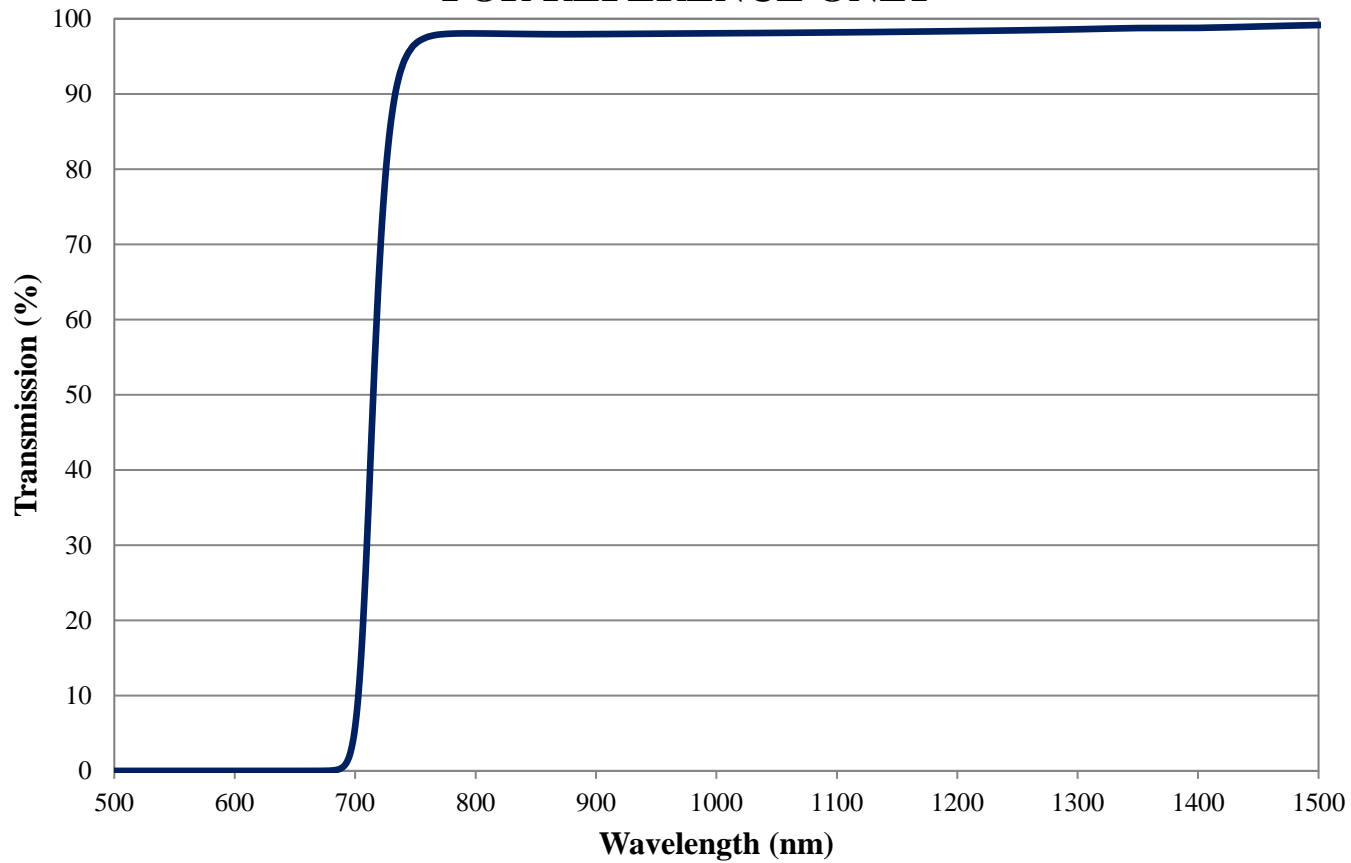

Coating Curve

Edmund Optics Inc.
USA | Asia | Europe

RG-715 Longpass Filter Internal Transmittance 3mm Thickness FOR REFERENCE ONLY

COATING CURVE