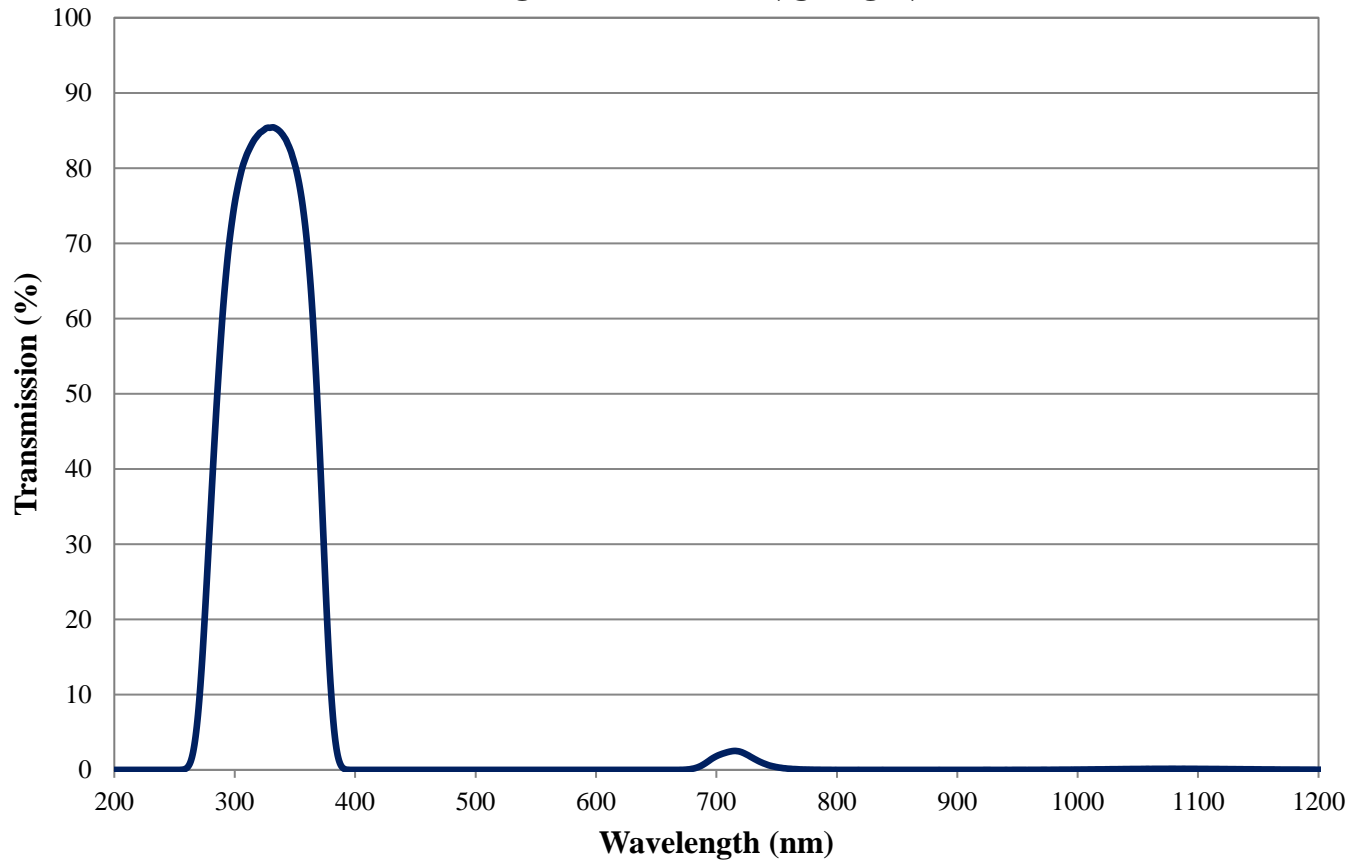

## U-340 Colored Glass Bandpass Filter Internal Transmittance 2.5mm Thickness FOR REFERENCE ONLY

COATING CURVE