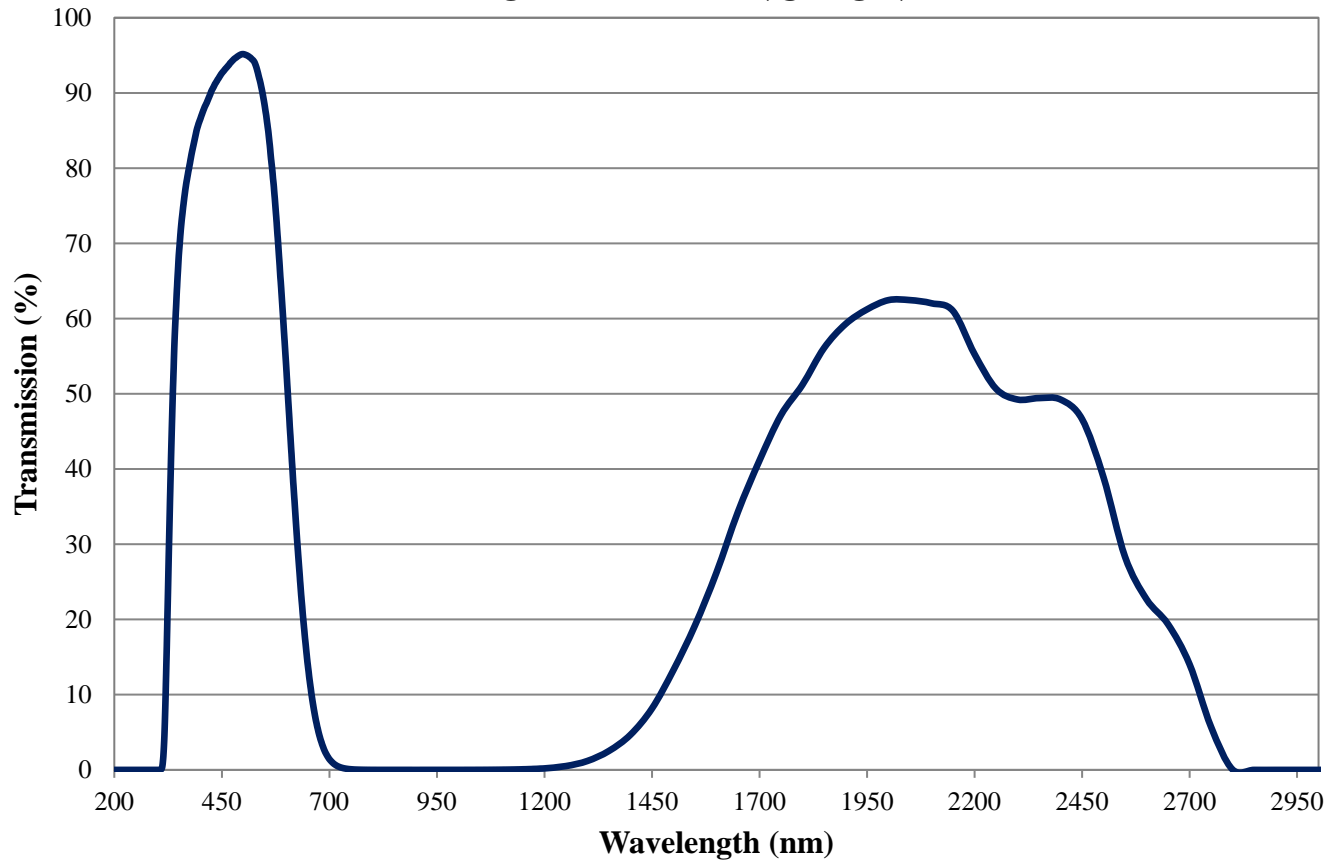

Coating Curve

Edmund Optics Inc.
USA | Asia | Europe

BG-38 Colored Glass Bandpass Filter Internal Transmittance 3mm Thickness FOR REFERENCE ONLY

COATING CURVE