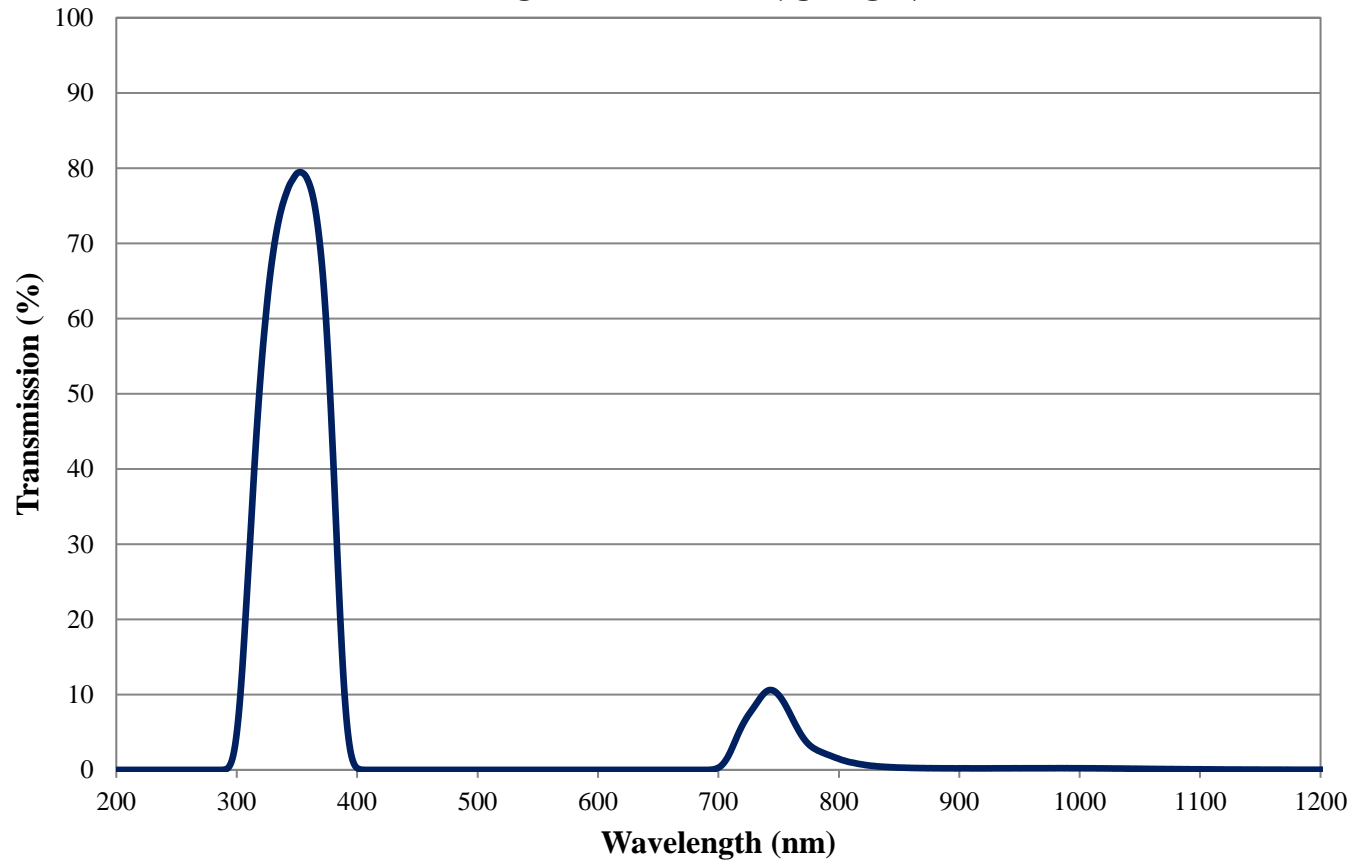

## U-360 Colored Glass Bandpass Filter Internal Transmittance 2.5mm Thickness FOR REFERENCE ONLY

COATING CURVE