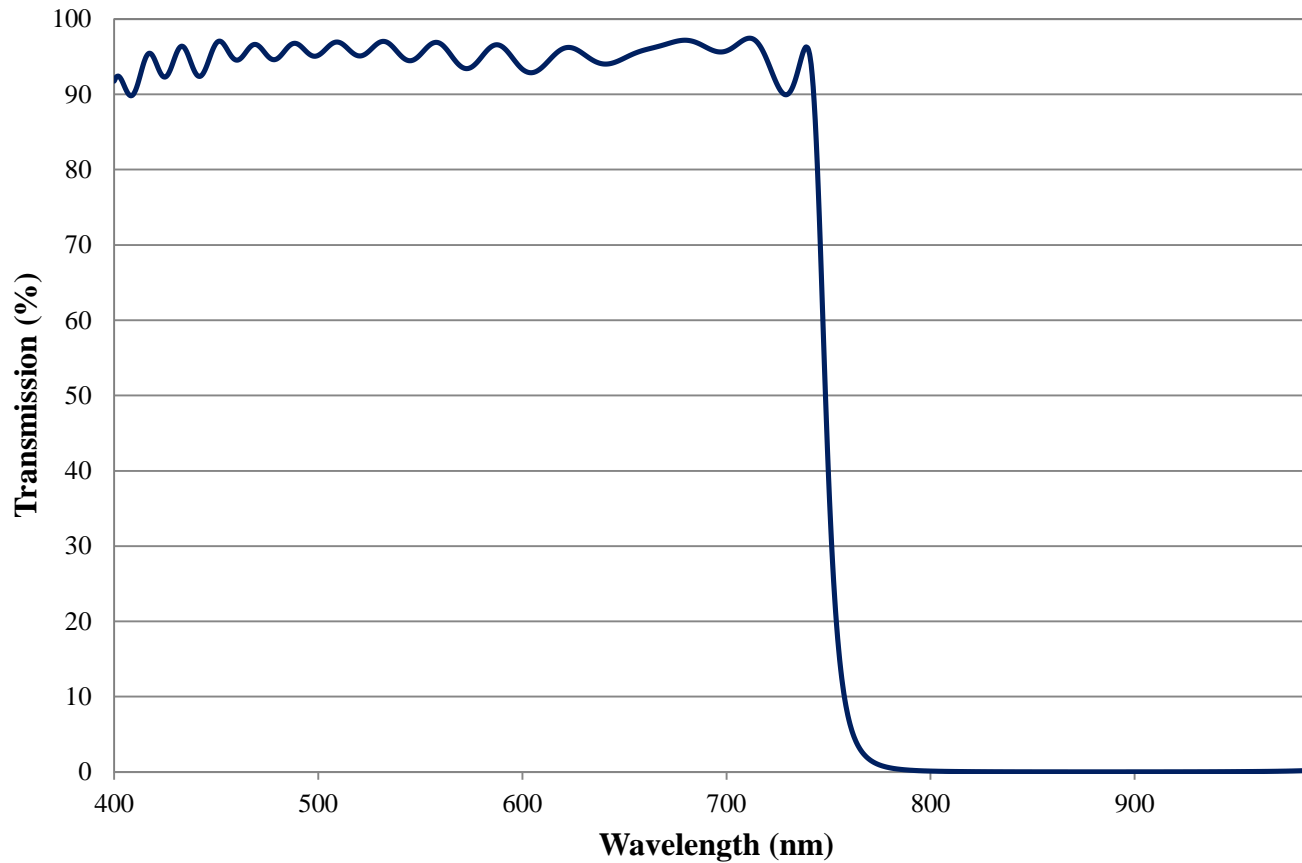

## 750nm Techspec Shortpass Filter: OD >2.0 Coating Performance FOR REFERENCE ONLY