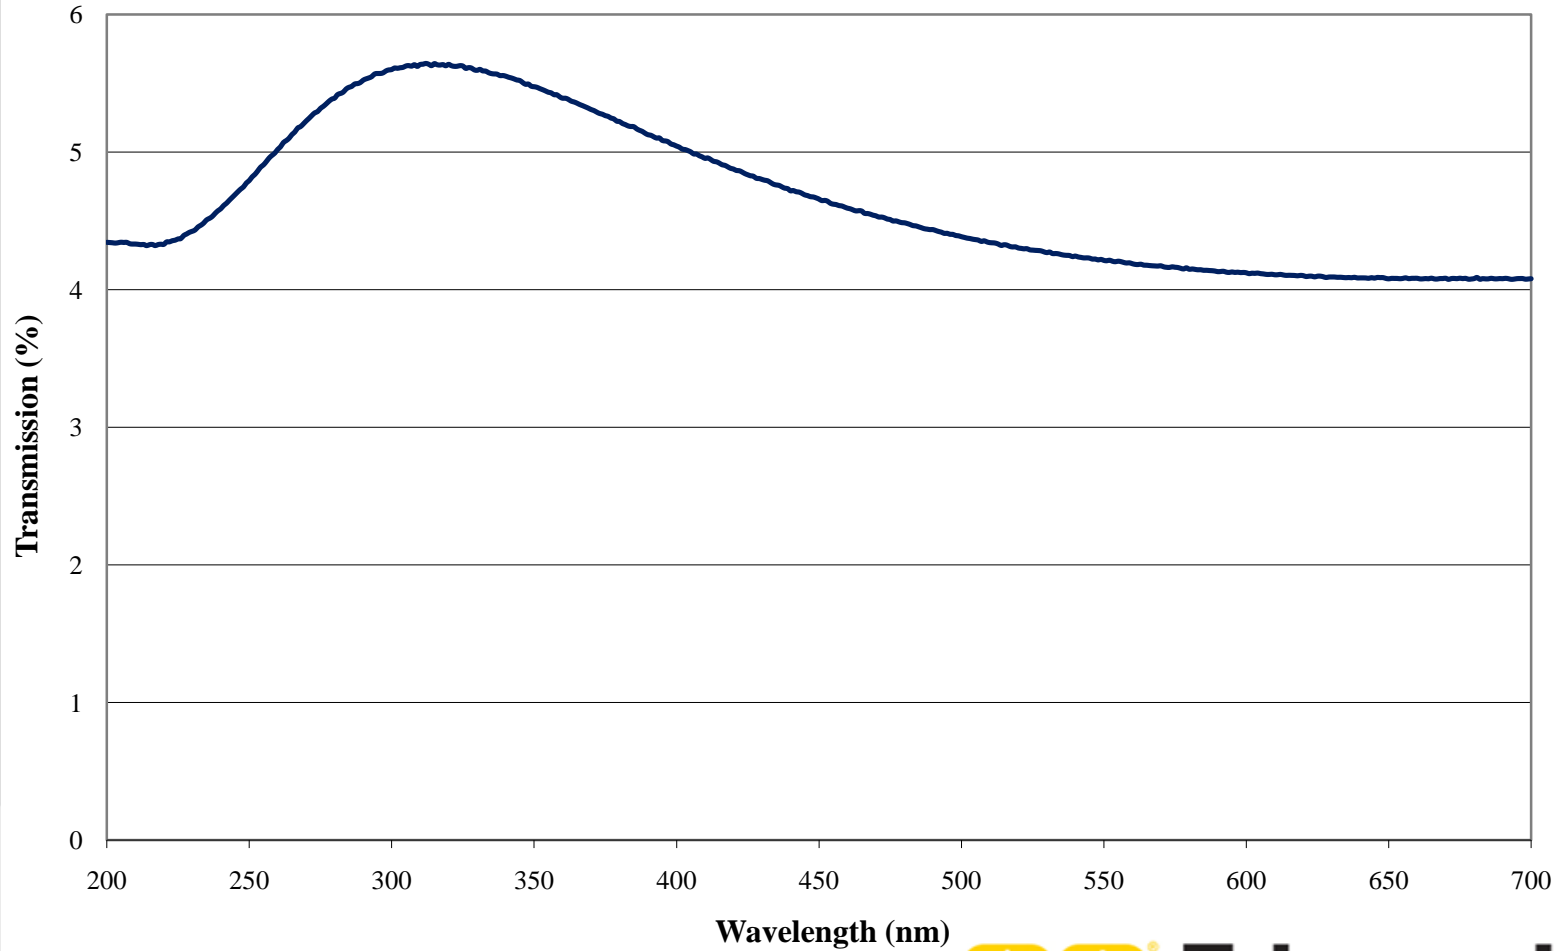

Coating Curve

Edmund Optics Inc.
USA | Asia | Europe

ND 1.3 Coating Performance FOR REFERENCE ONLY

COATING CURVE

© COPYRIGHT 2009 EDMUND OPTICS, INC. ALL RIGHTS RESERVED