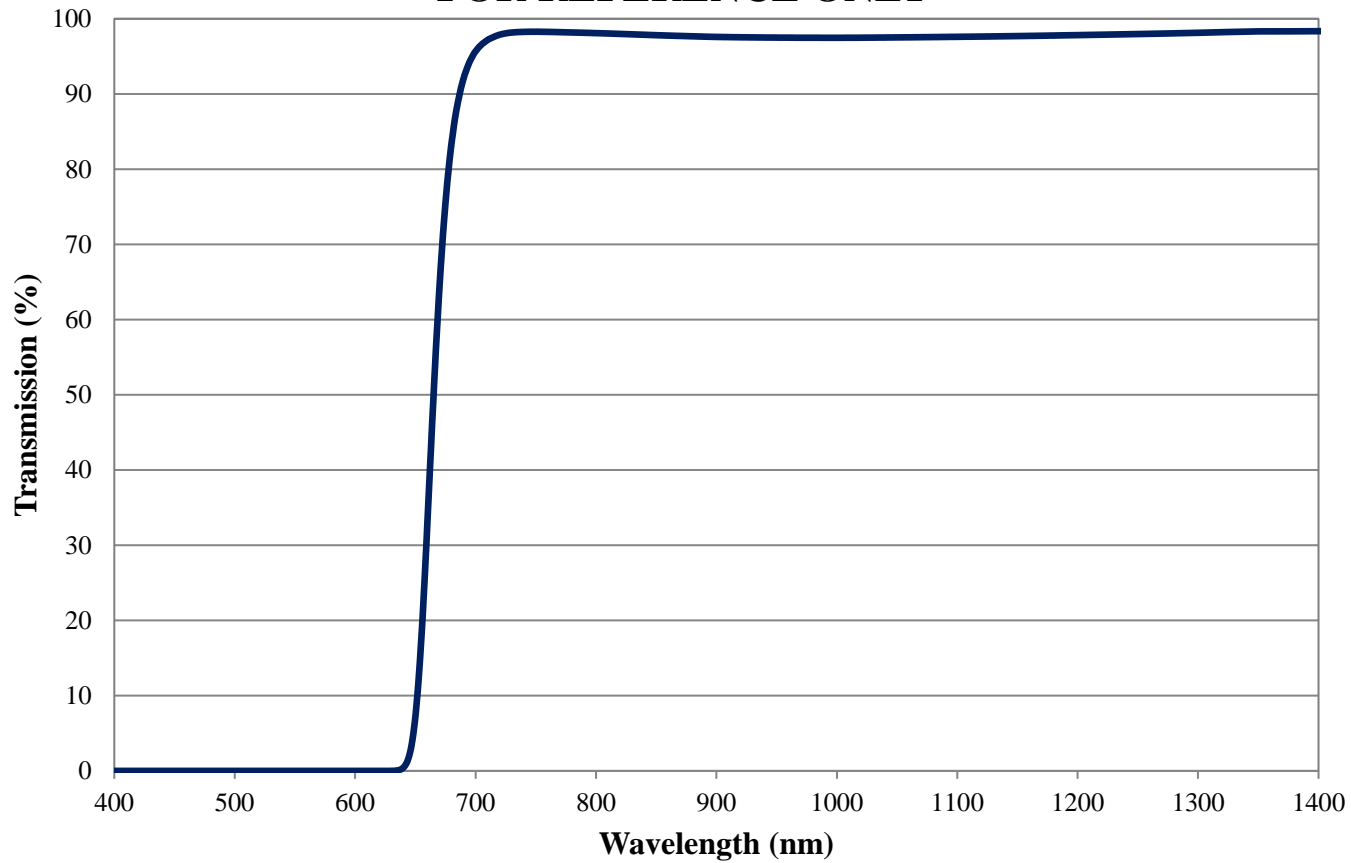

# Coating Curve

Edmund Optics Inc.  
USA | Asia | Europe

## RG-665 Longpass Filter Internal Transmittance 3mm Thickness FOR REFERENCE ONLY

COATING CURVE