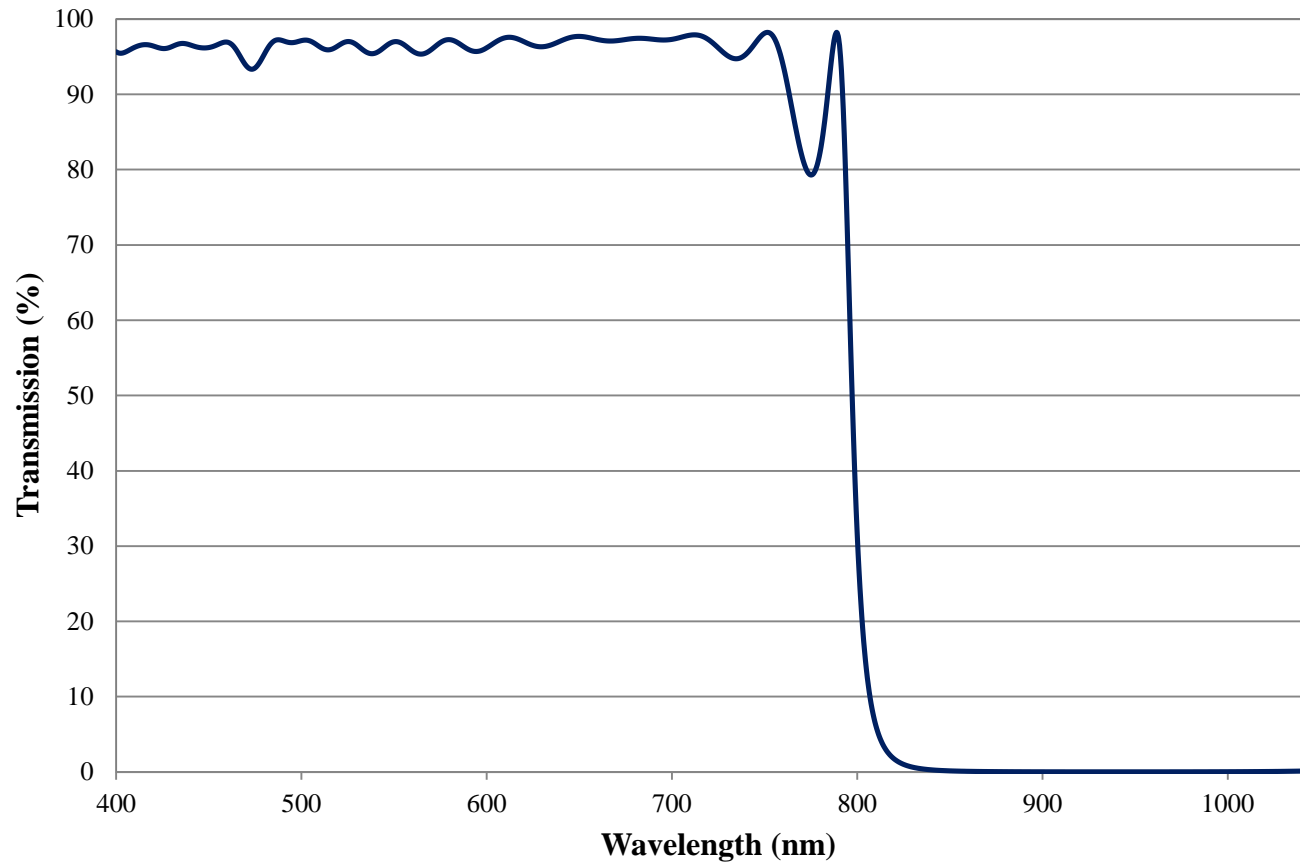

Coating Curve

Edmund Optics Inc.
USA | Asia | Europe

COATING CURVE

800nm Techspec Shortpass Filter: OD >2.0 Coating Performance FOR REFERENCE ONLY

Coating Curve

Edmund Optics Inc.
USA | Asia | Europe

COATING CURVE

800nm Techspec Shortpass Filter: OD >2.0 Coating Performance FOR REFERENCE ONLY