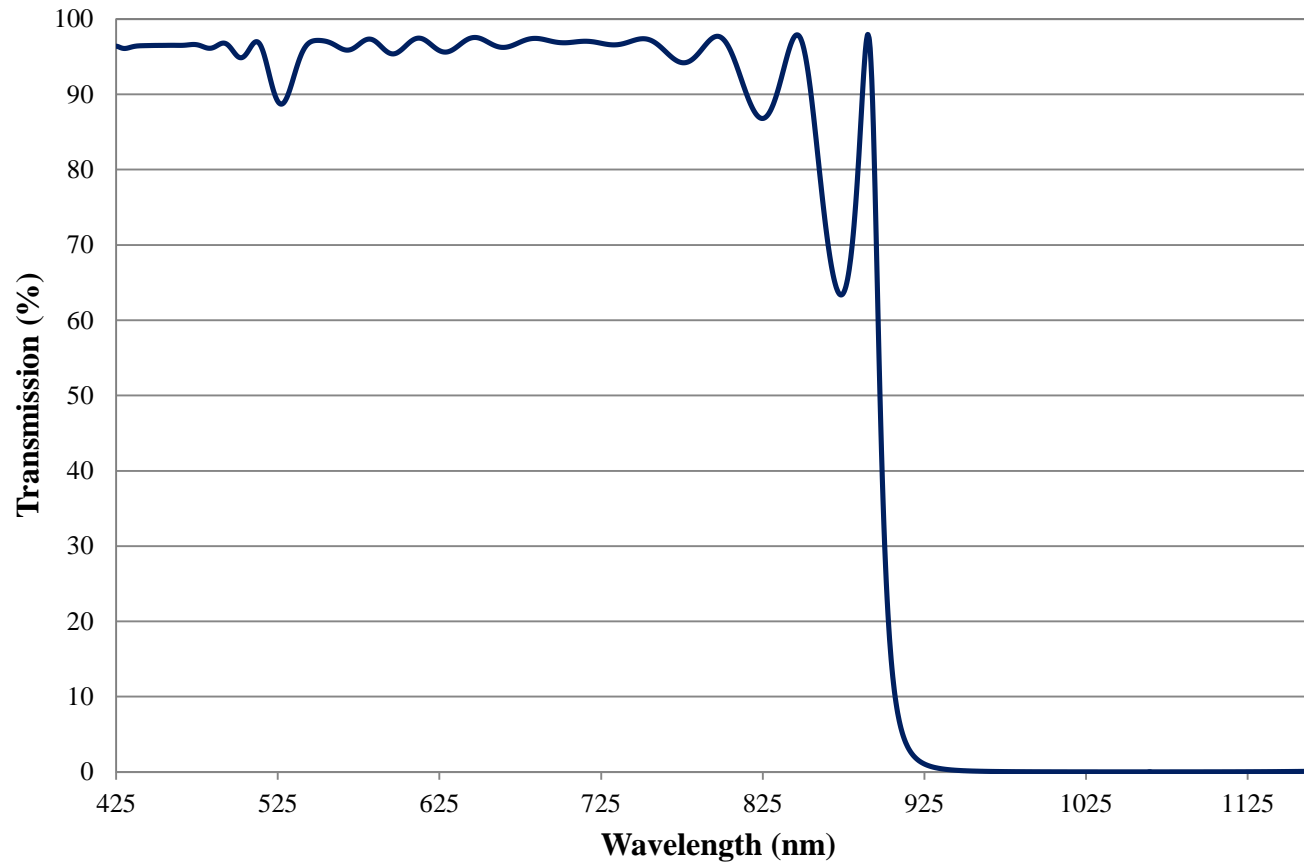

## 900nm Techspec Shortpass Filter: OD >2.0 Coating Performance FOR REFERENCE ONLY