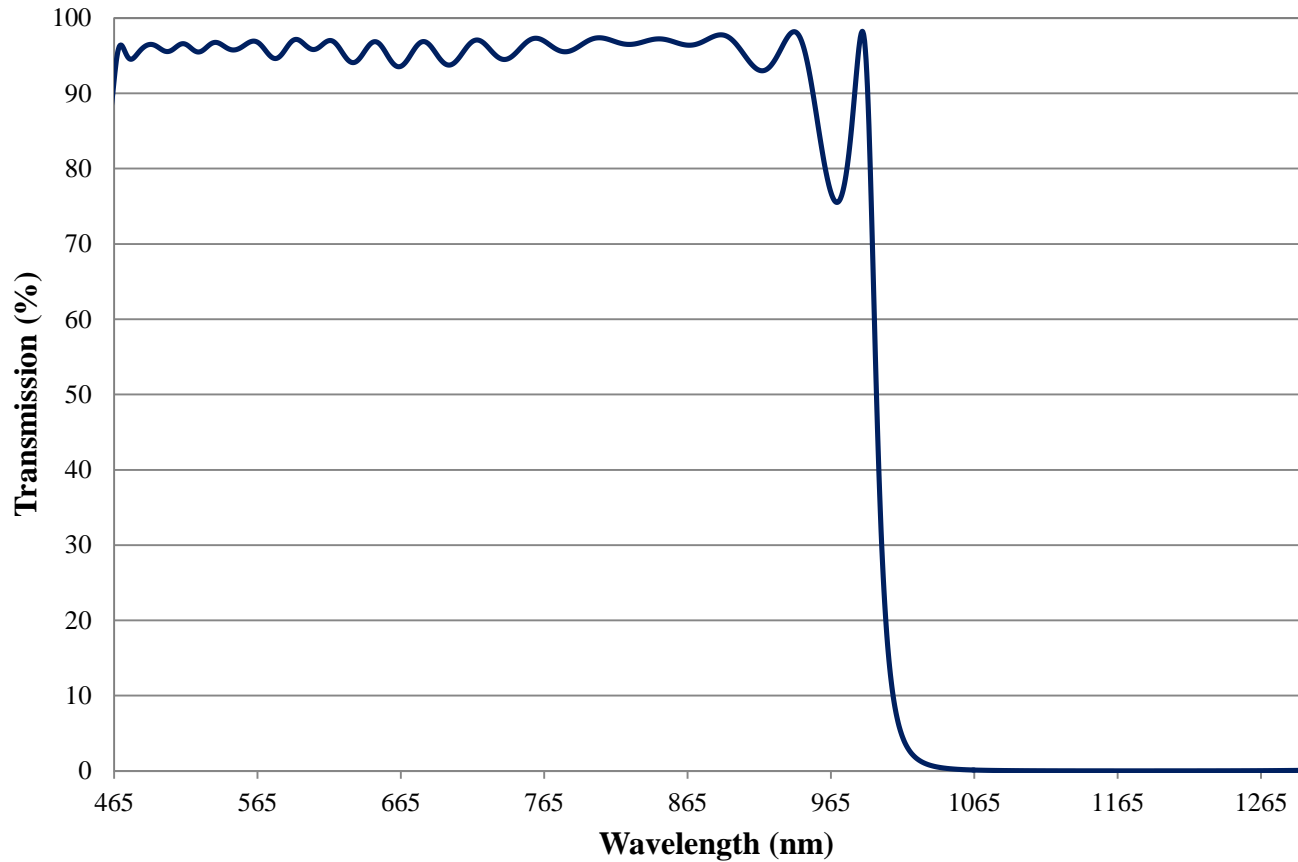

Coating Curve

Edmund Optics Inc.
USA | Asia | Europe

COATING CURVE

1000nm Techspec Shortpass Filter: OD >2.0 Coating Performance FOR REFERENCE ONLY

Coating Curve

Edmund Optics Inc.
USA | Asia | Europe

COATING CURVE

1000nm Techspec Shortpass Filter: OD >2.0 Coating Performance FOR REFERENCE ONLY