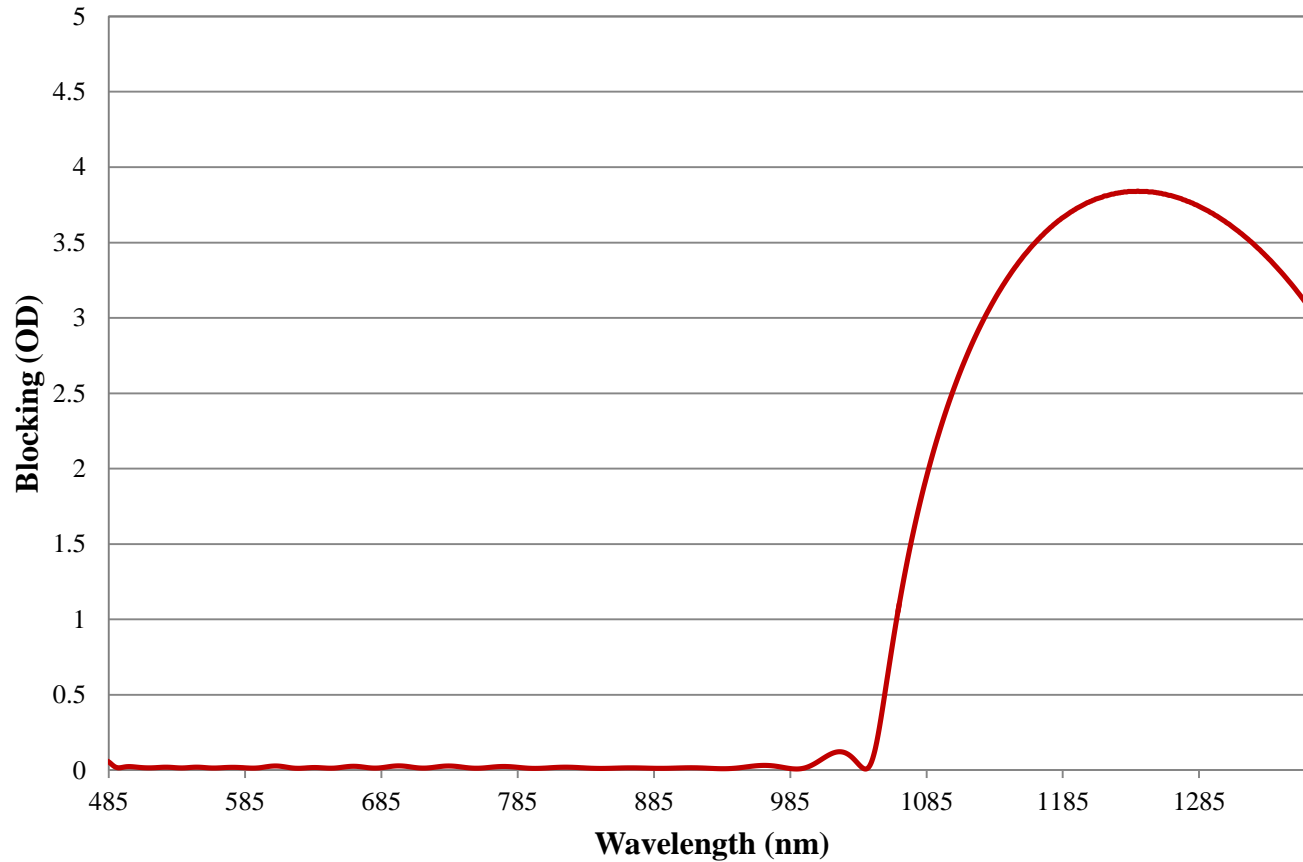

Coating Curve

Edmund Optics Inc.
USA | Asia | Europe

COATING CURVE

1050nm Techspec Shortpass Filter: OD >2.0 Coating Performance FOR REFERENCE ONLY

Coating Curve

Edmund Optics Inc.
USA | Asia | Europe

1050nm Techspec Shortpass Filter: OD >2.0 Coating Performance FOR REFERENCE ONLY

COATING CURVE