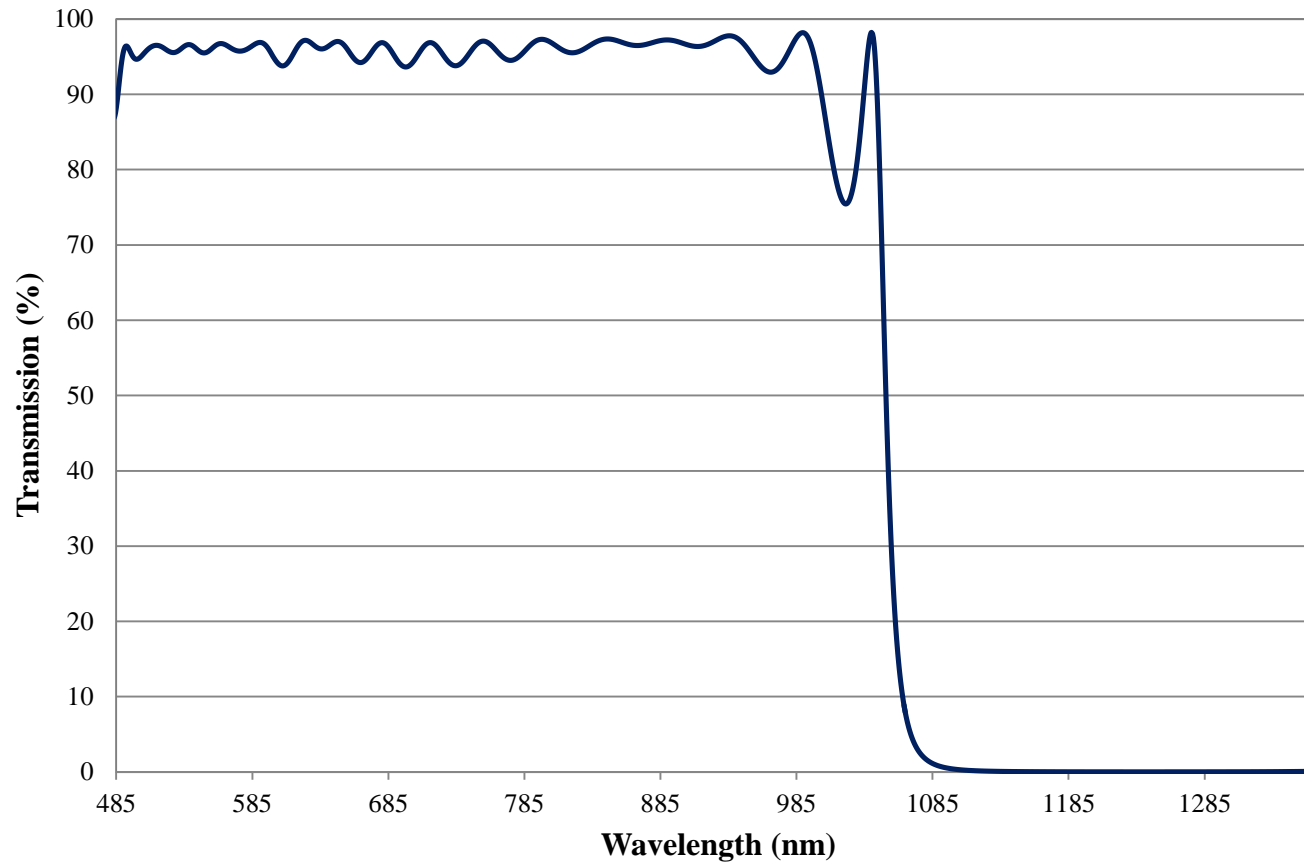

Coating Curve

Edmund Optics Inc.
USA | Asia | Europe

COATING CURVE

1050nm Techspec Shortpass Filter: OD >2.0 Coating Performance FOR REFERENCE ONLY

Coating Curve

Edmund Optics Inc.
USA | Asia | Europe

1050nm Techspec Shortpass Filter: OD >2.0 Coating Performance FOR REFERENCE ONLY

COATING CURVE