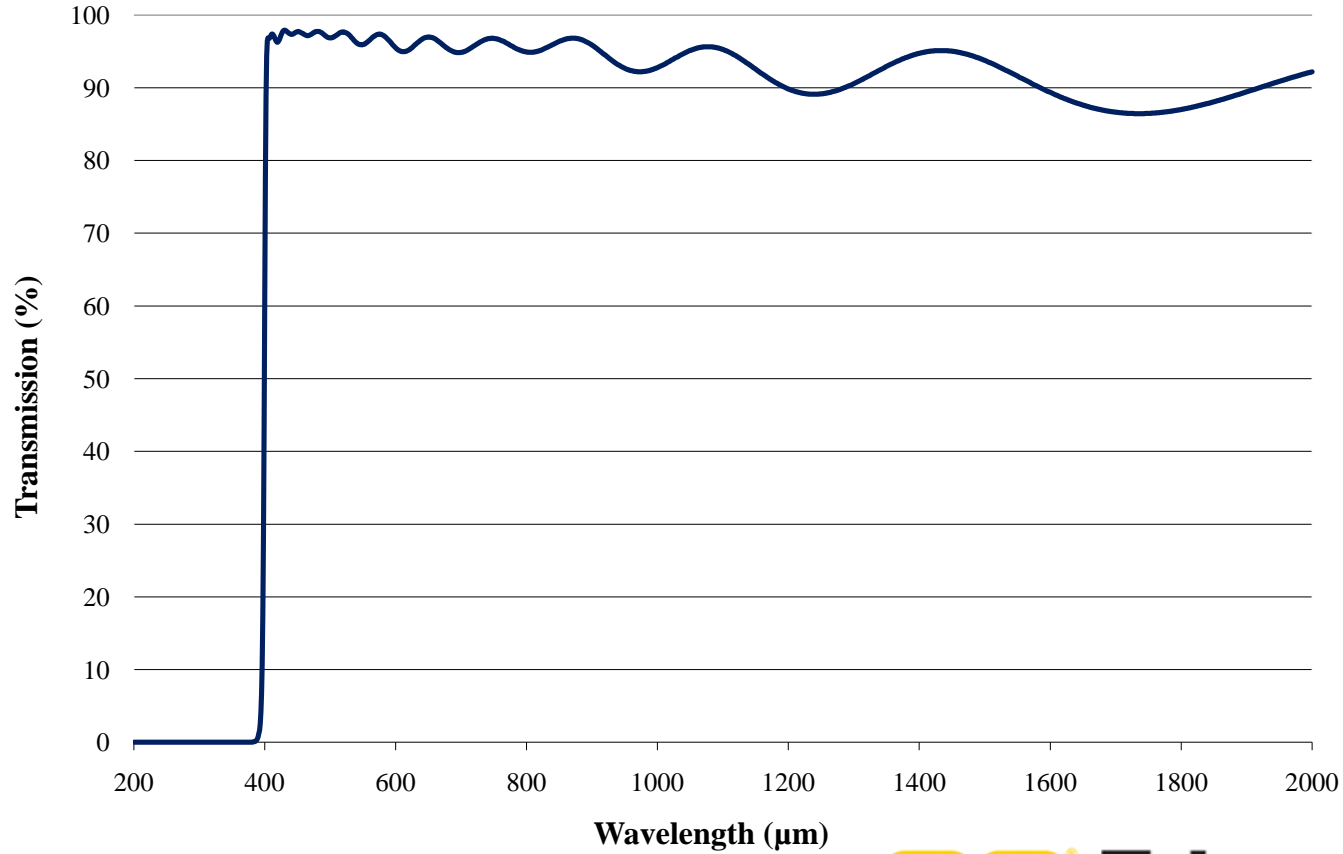

# Coating Curve

Edmund Optics Inc.  
USA | Asia | Europe

## 400nm Longpass Filter OD > 2.0 Coating Performance FOR REFERENCE ONLY

COATING CURVE