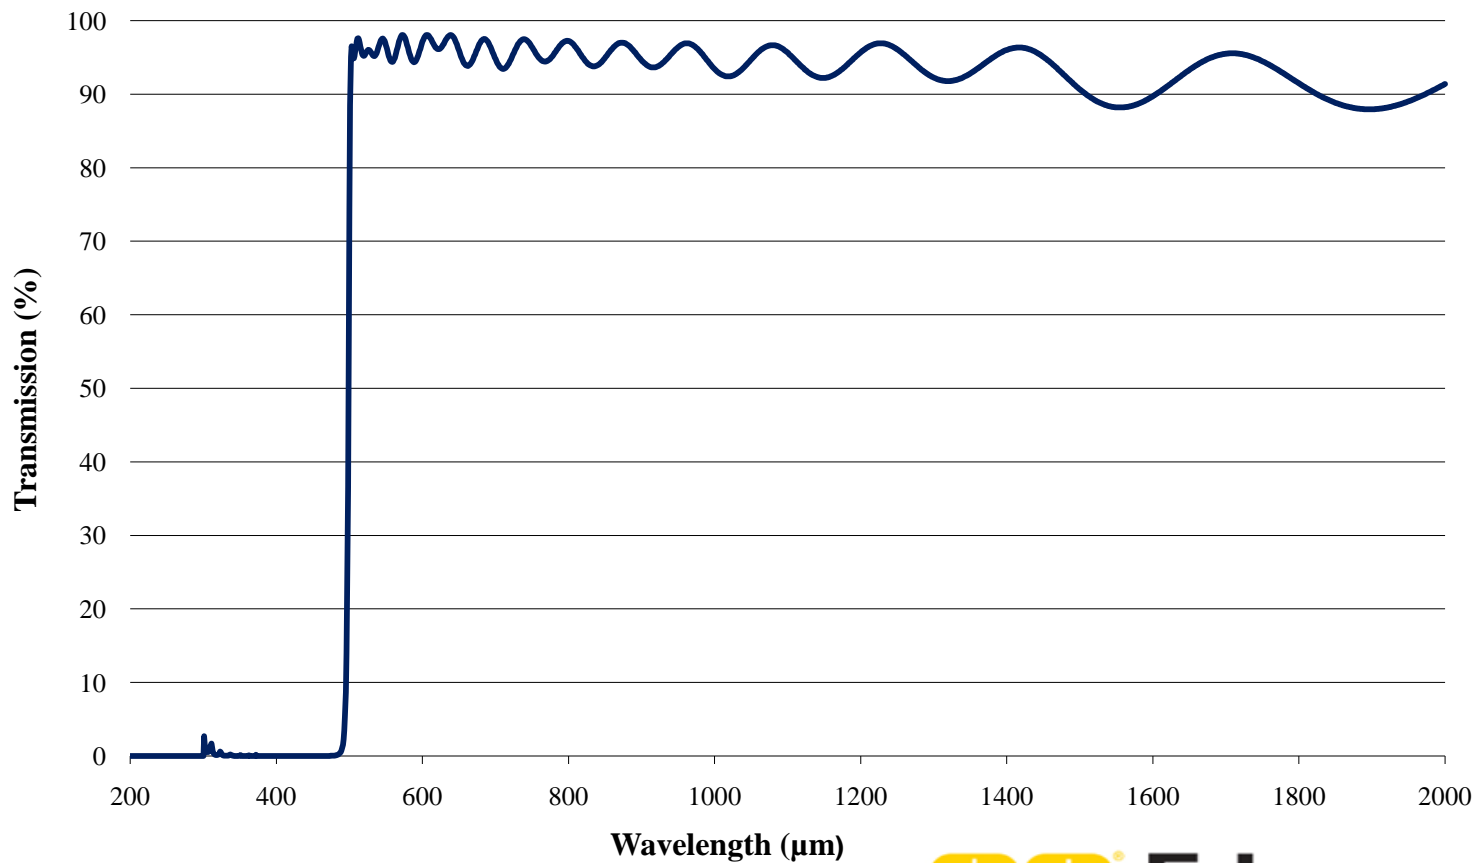

## 500nm Longpass Filter OD > 2.0 Coating Performance FOR REFERENCE ONLY

COATING CURVE