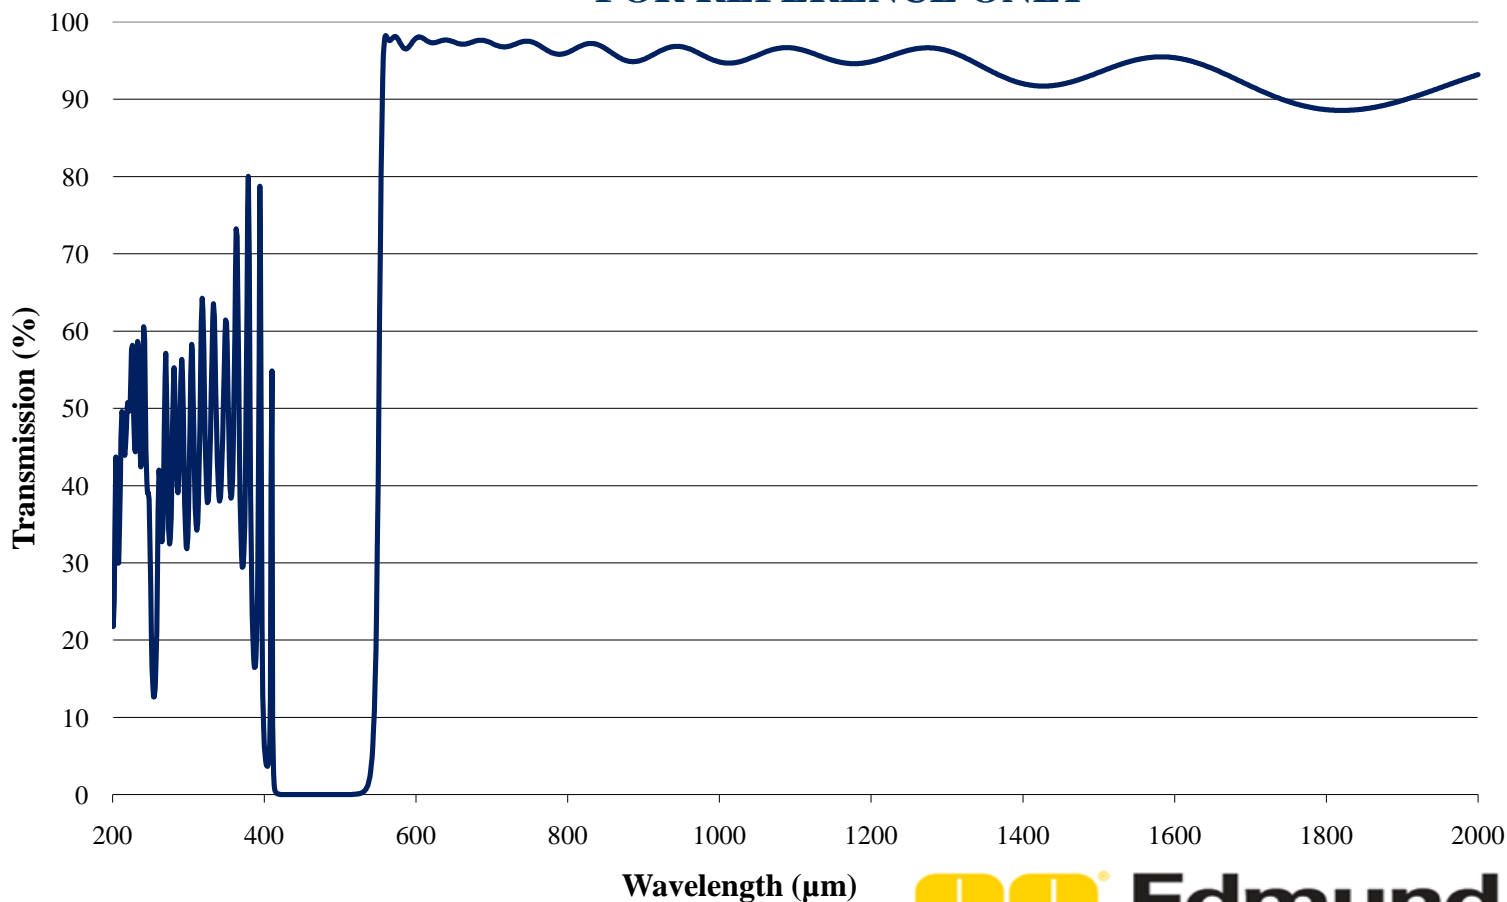

# Coating Curve

Edmund Optics Inc.  
USA | Asia | Europe

## 550nm Longpass Filter OD > 2.0 Coating Performance FOR REFERENCE ONLY

COATING CURVE