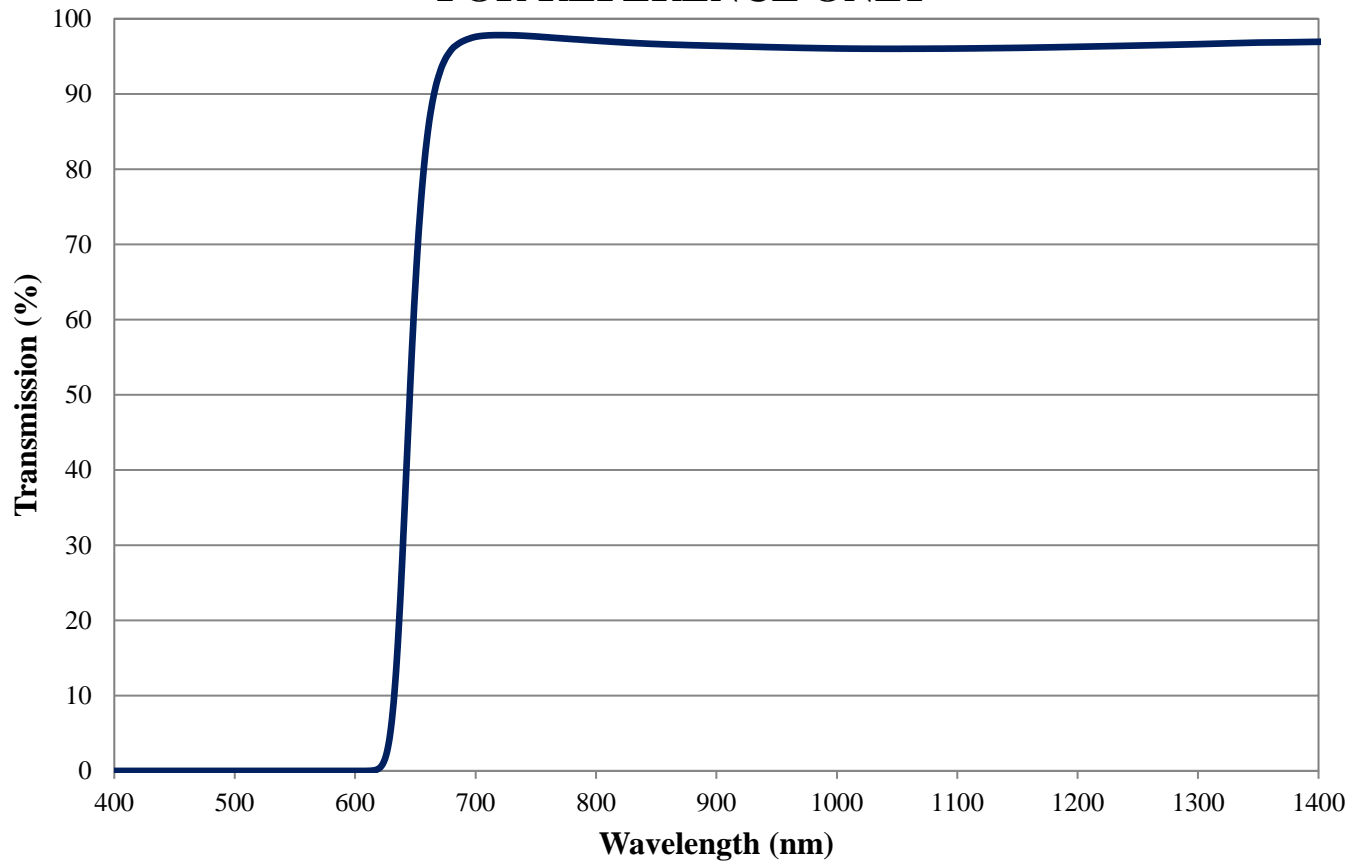

# Coating Curve

Edmund Optics Inc.  
USA | Asia | Europe

## RG-645 Longpass Filter Internal Transmittance 3mm Thickness FOR REFERENCE ONLY

COATING CURVE