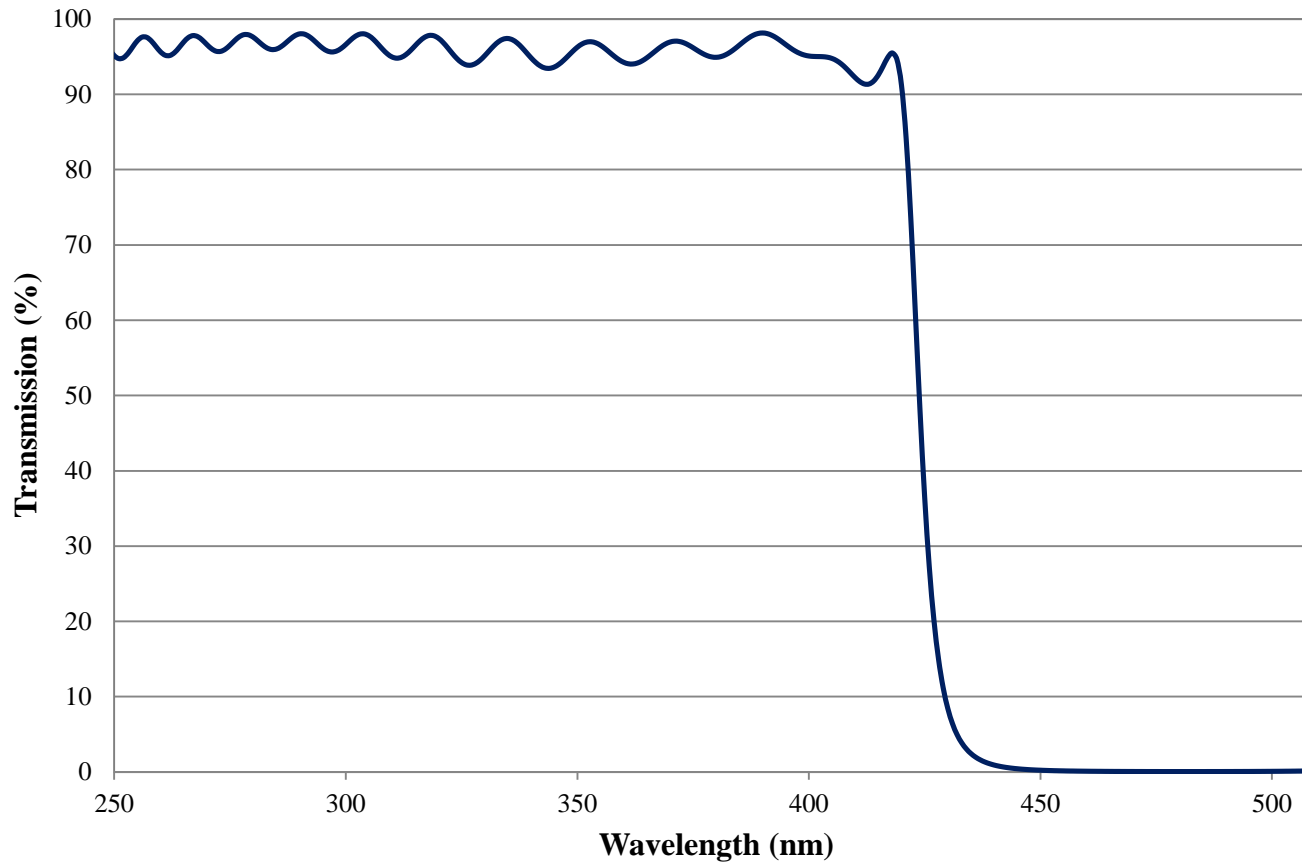

## 425nm Techspec Shortpass Filter: OD >2.0 Coating Performance FOR REFERENCE ONLY

## 425nm Techspec Shortpass Filter: OD >2.0 Coating Performance FOR REFERENCE ONLY

COATING CURVE