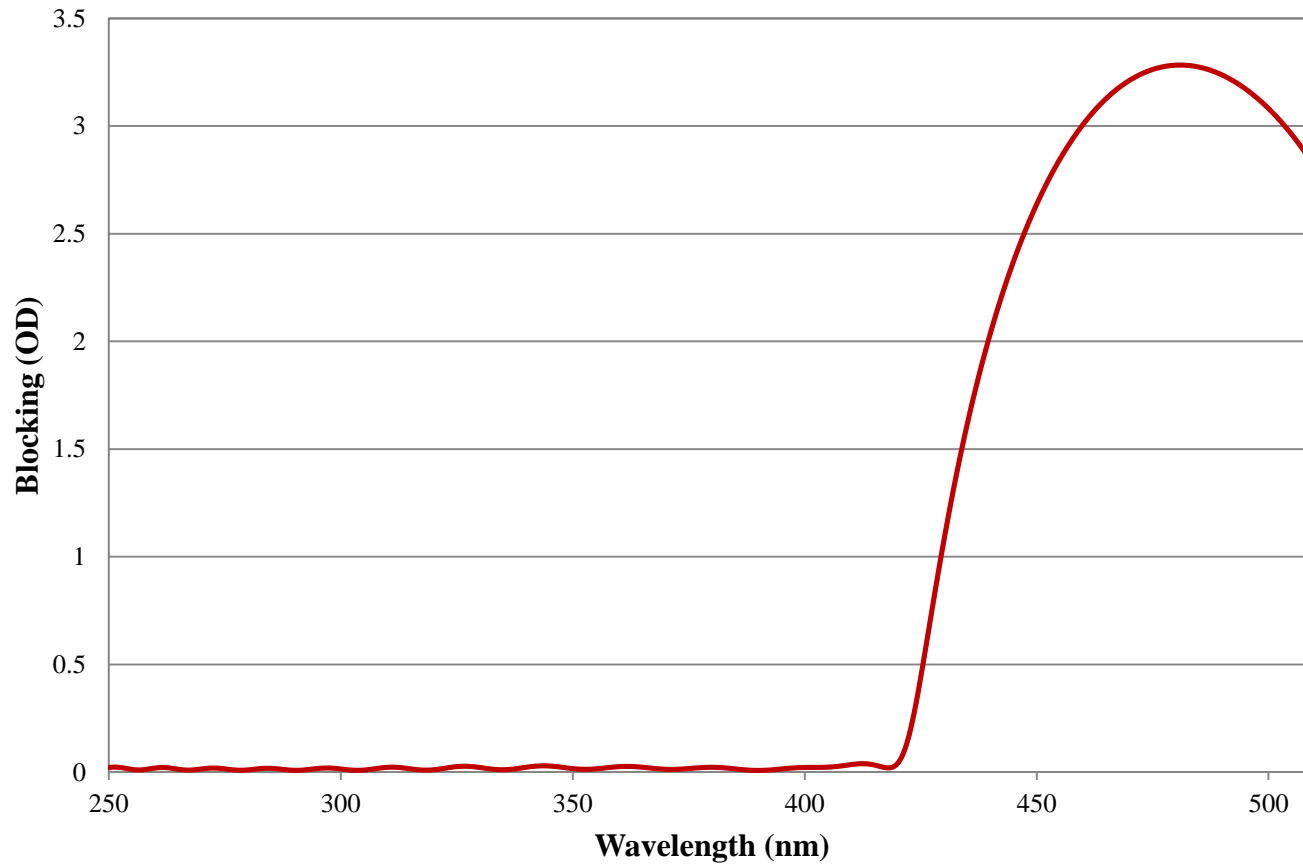

## 425nm Techspec Shortpass Filter: OD >2.0 Coating Performance FOR REFERENCE ONLY

## 425nm Techspec Shortpass Filter: OD >2.0 Coating Performance FOR REFERENCE ONLY

COATING CURVE