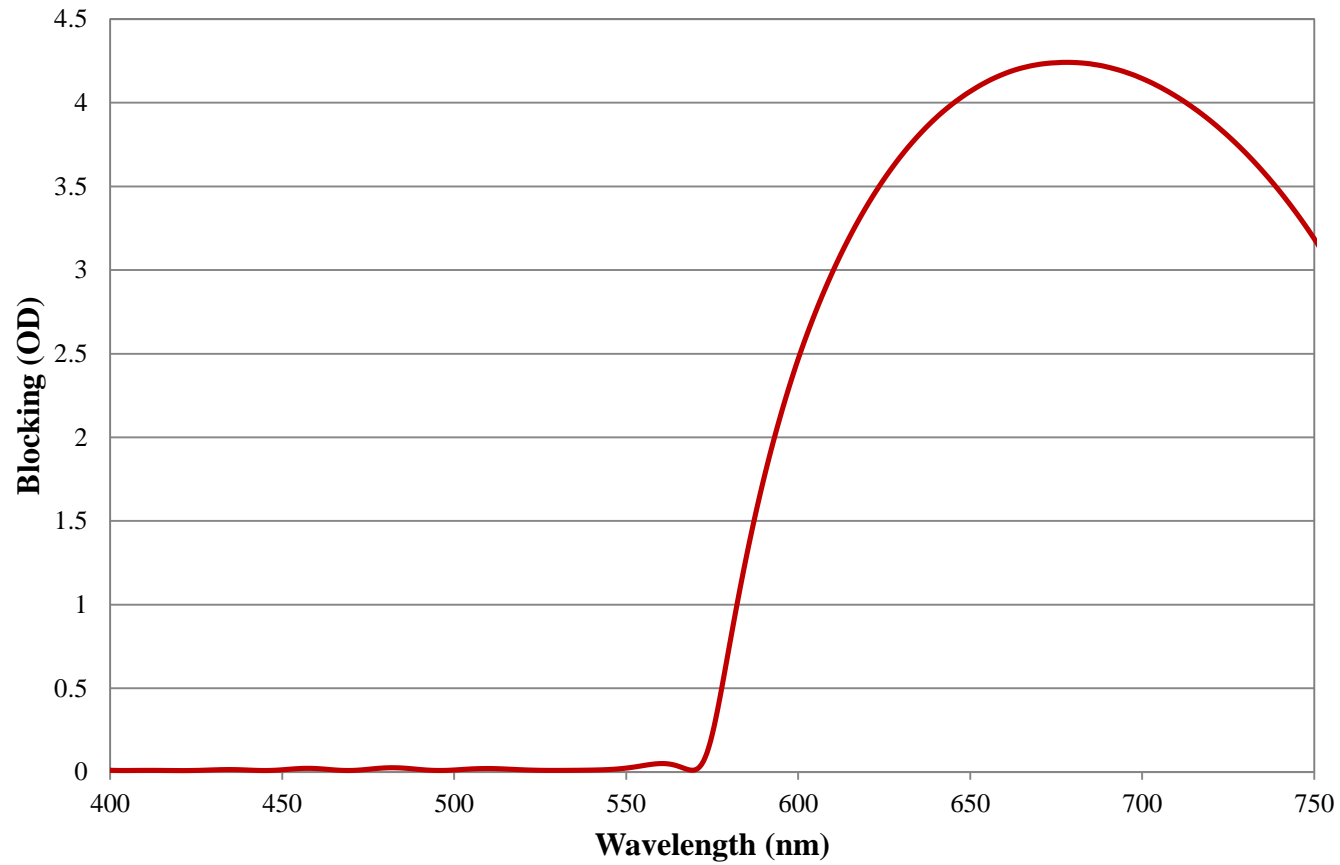

Coating Curve

Edmund Optics Inc.
USA | Asia | Europe

COATING CURVE

575nm Techspec Shortpass Filter: OD >2.0 Coating Performance FOR REFERENCE ONLY

Coating Curve

Edmund Optics Inc.
USA | Asia | Europe

575nm Techspec Shortpass Filter: OD >2.0 Coating Performance FOR REFERENCE ONLY

COATING CURVE