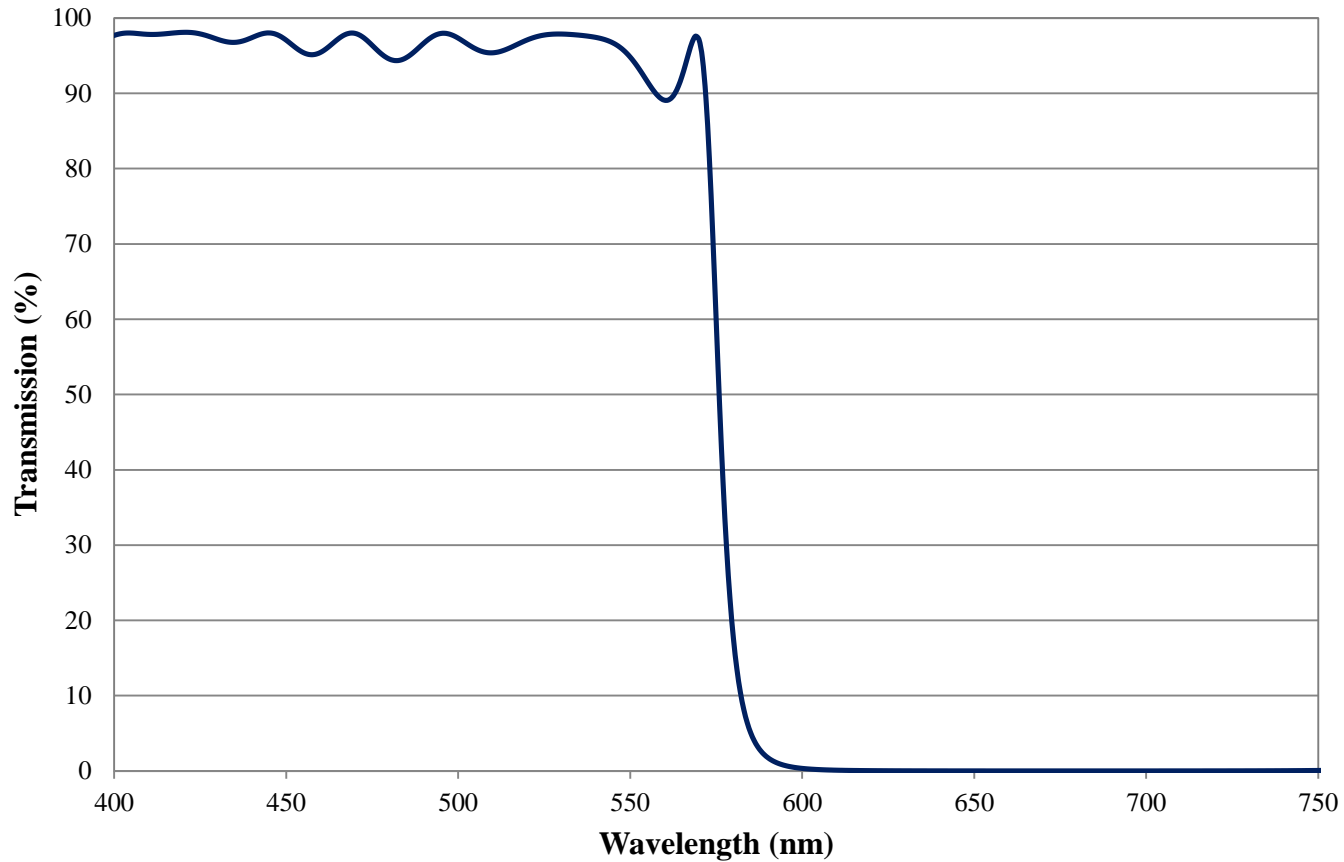

Coating Curve

Edmund Optics Inc.
USA | Asia | Europe

COATING CURVE

575nm Techspec Shortpass Filter: OD >2.0 Coating Performance FOR REFERENCE ONLY

Coating Curve

Edmund Optics Inc.
USA | Asia | Europe

575nm Techspec Shortpass Filter: OD >2.0 Coating Performance FOR REFERENCE ONLY

COATING CURVE