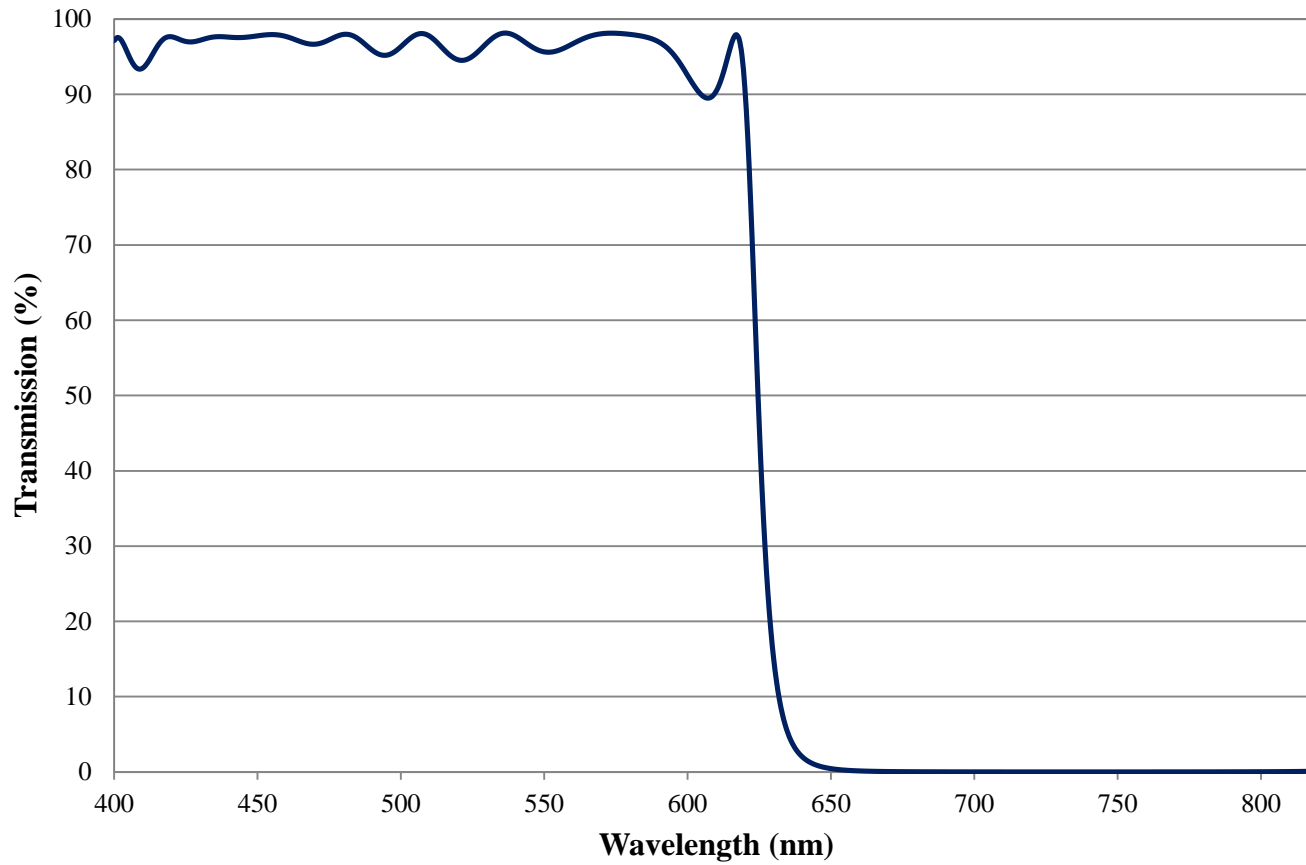

## 625nm Techspec Shortpass Filter: OD >2.0 Coating Performance FOR REFERENCE ONLY