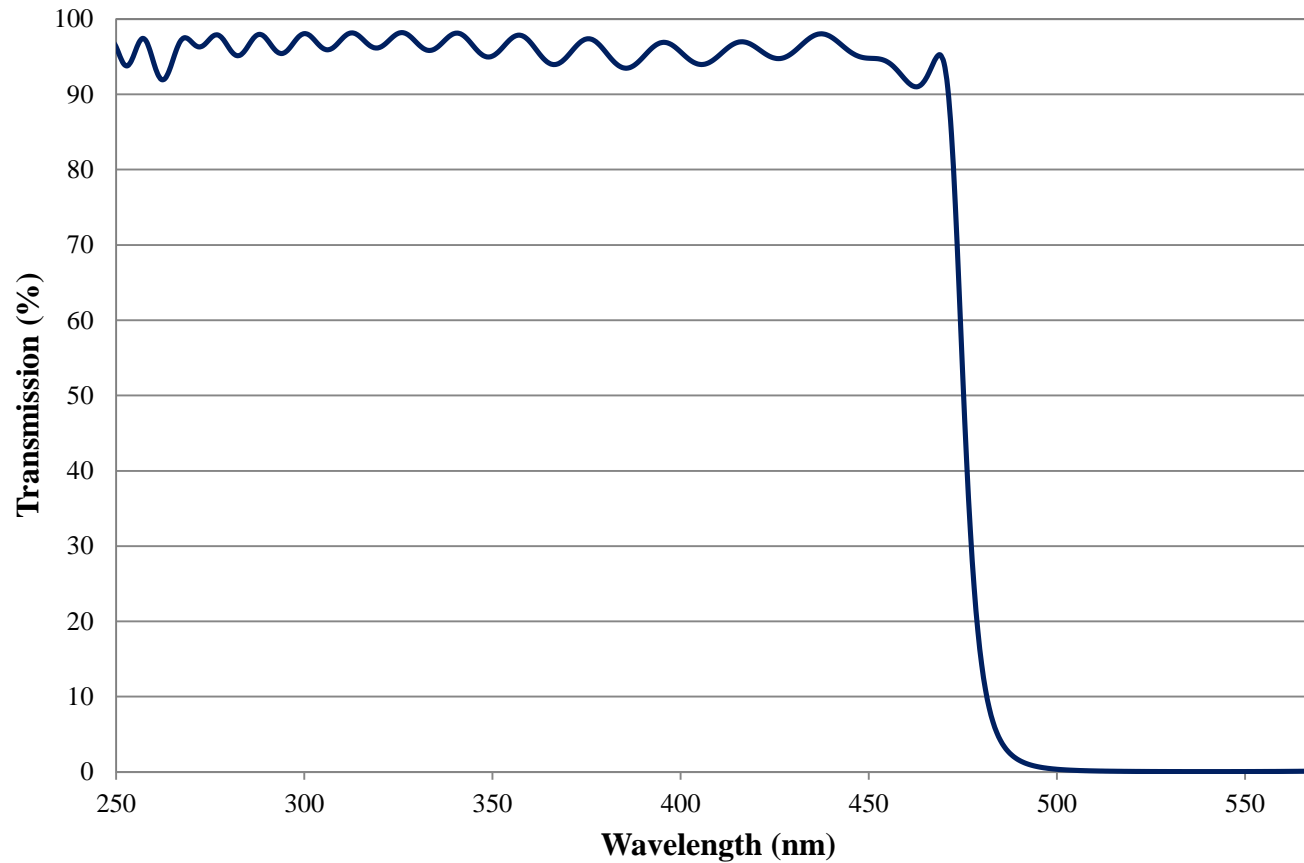

Coating Curve

Edmund Optics Inc.
USA | Asia | Europe

COATING CURVE

475nm Techspec Shortpass Filter: OD >2.0 Coating Performance FOR REFERENCE ONLY

Coating Curve

Edmund Optics Inc.
USA | Asia | Europe

475nm Techspec Shortpass Filter: OD >2.0 Coating Performance FOR REFERENCE ONLY

COATING CURVE