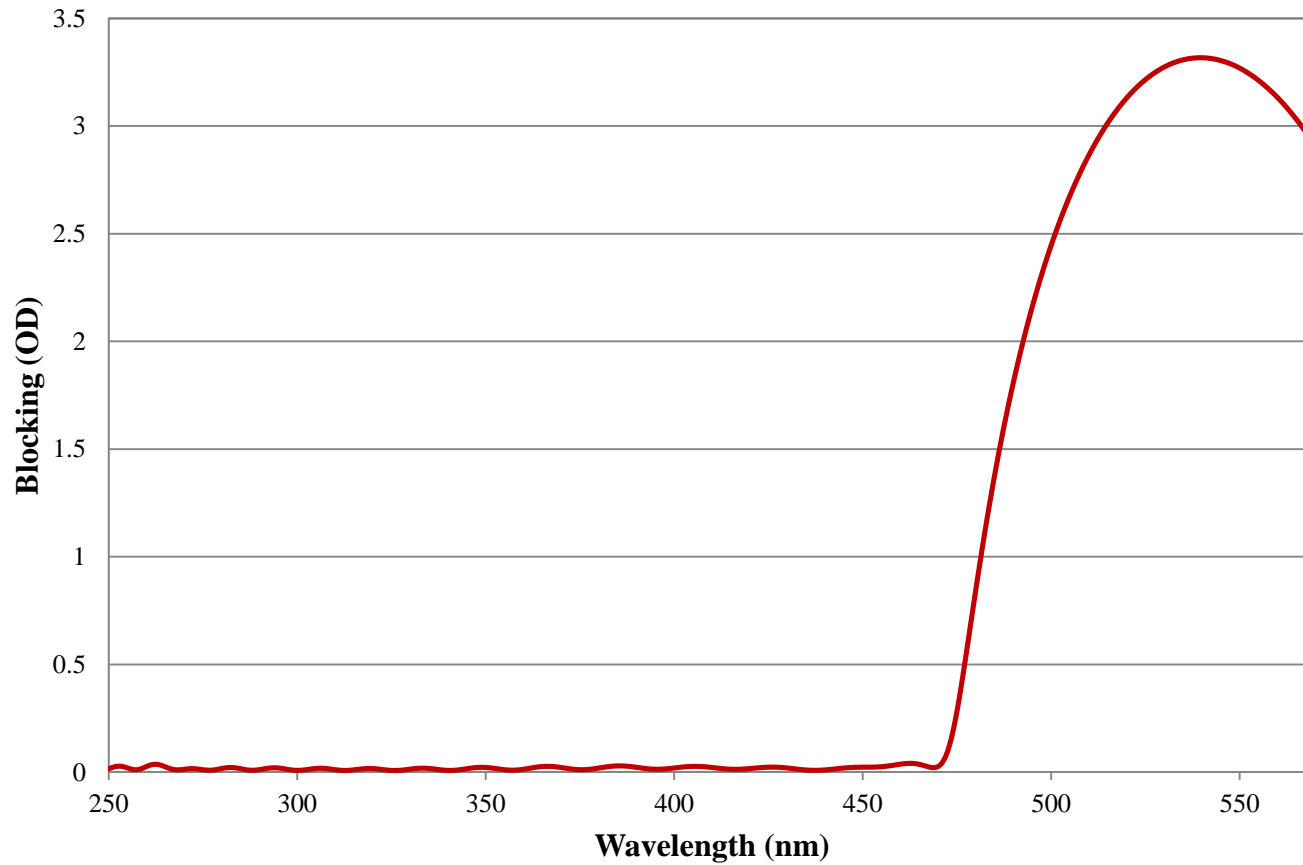

Coating Curve

Edmund Optics Inc.
USA | Asia | Europe

COATING CURVE

475nm Techspec Shortpass Filter: OD >2.0 Coating Performance FOR REFERENCE ONLY

Coating Curve

Edmund Optics Inc.
USA | Asia | Europe

475nm Techspec Shortpass Filter: OD >2.0 Coating Performance FOR REFERENCE ONLY

COATING CURVE