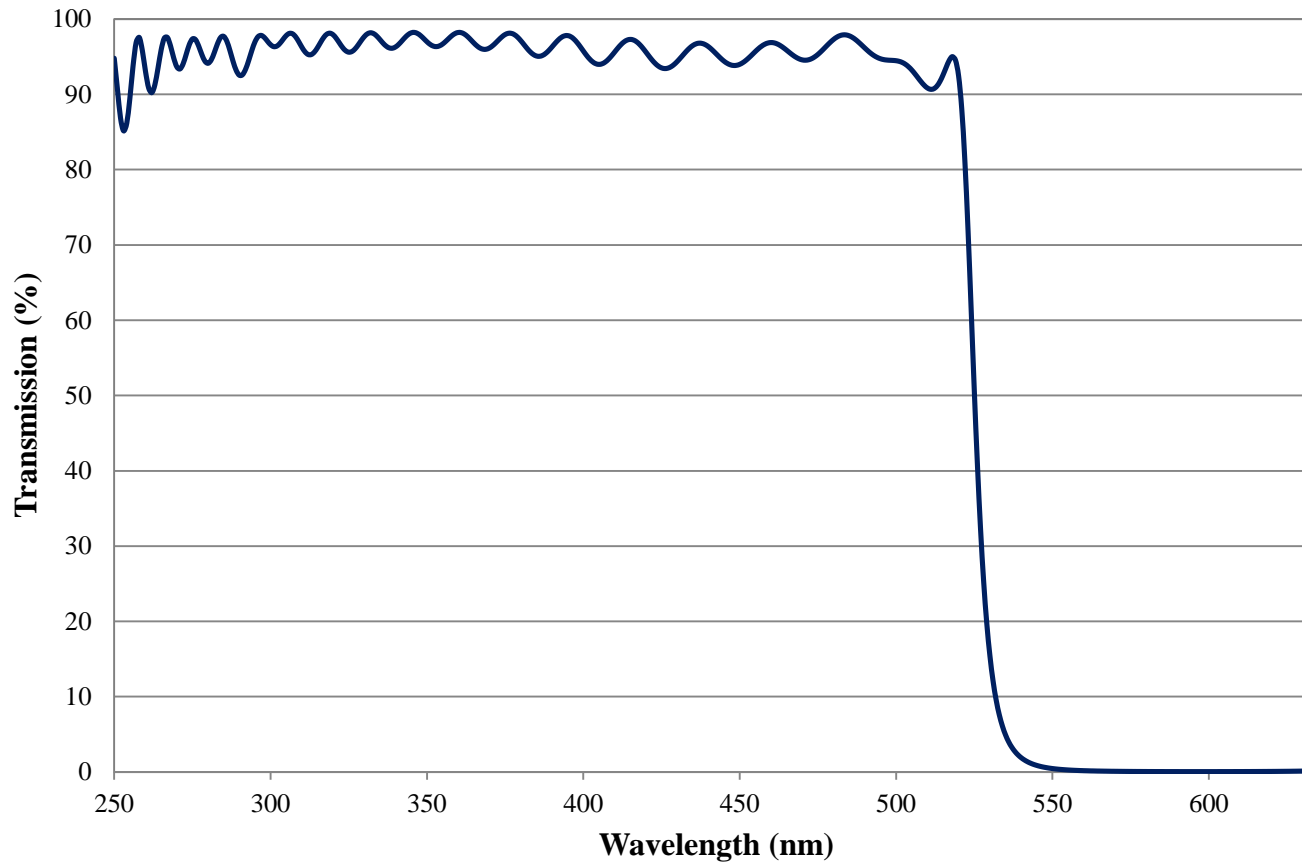

### 525nm Techspec Shortpass Filter: OD >2.0 Coating Performance FOR REFERENCE ONLY

## 525nm Techspec Shortpass Filter: OD >2.0 Coating Performance FOR REFERENCE ONLY