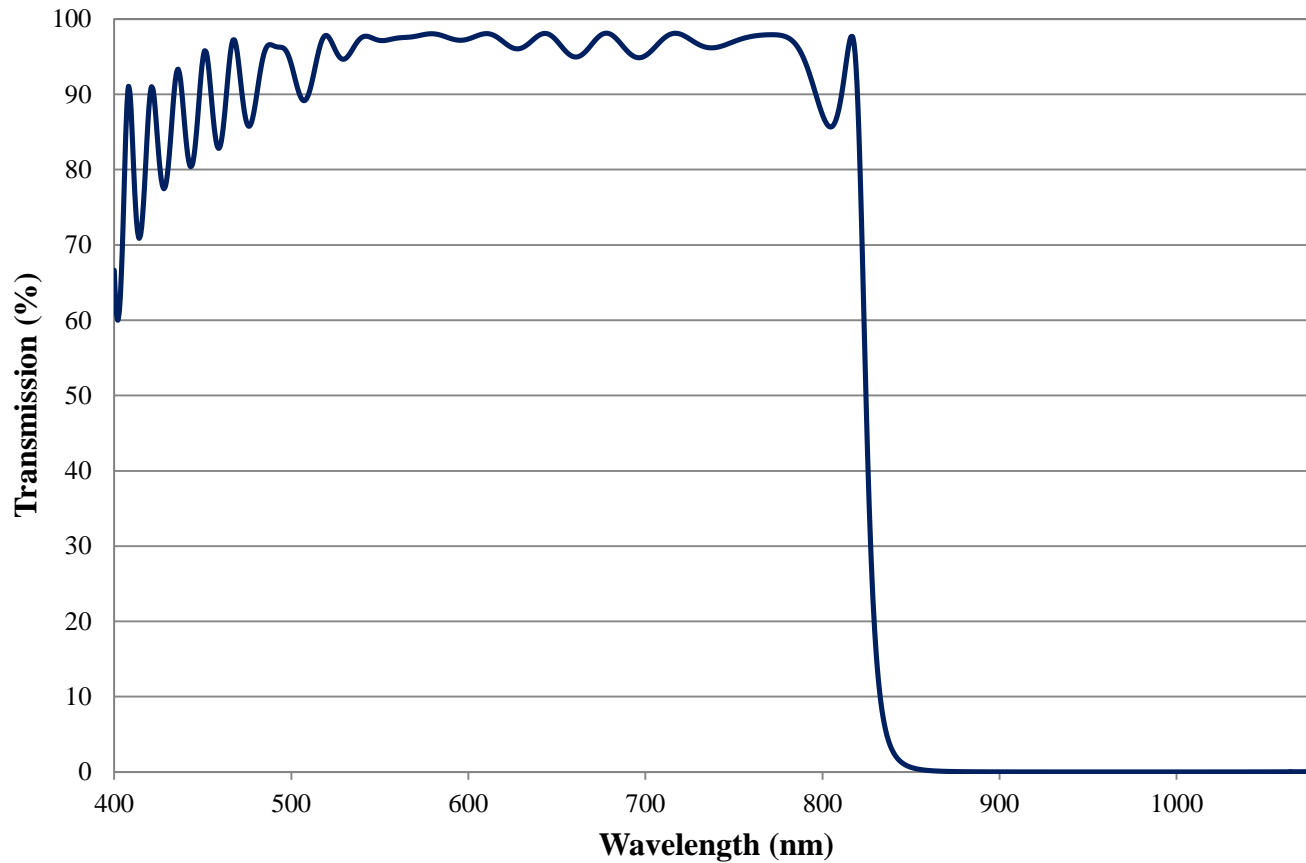

## 825nm Techspec Shortpass Filter: OD >2.0 Coating Performance FOR REFERENCE ONLY