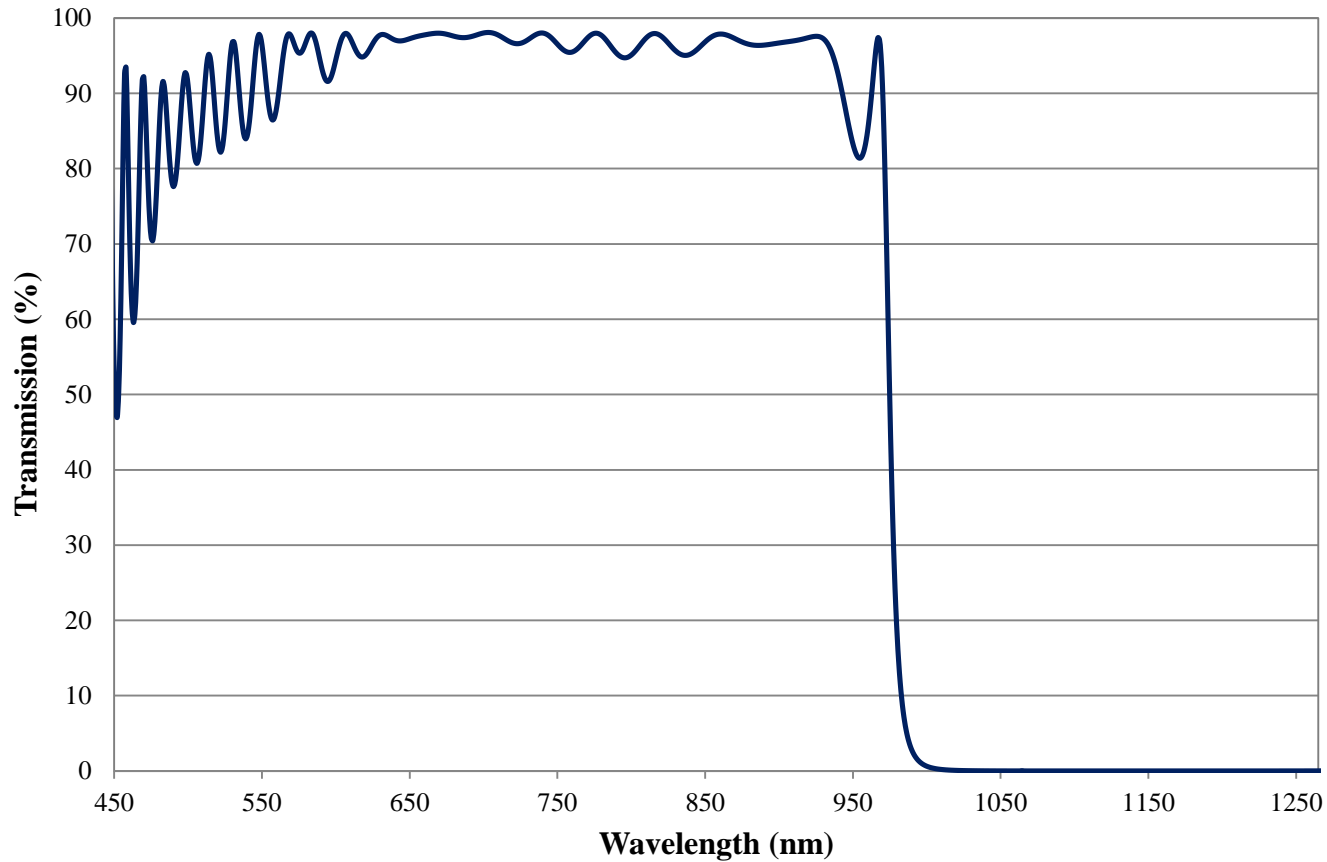

Coating Curve

Edmund Optics Inc.
USA | Asia | Europe

COATING CURVE

975nm Techspec Shortpass Filter: OD >2.0 Coating Performance FOR REFERENCE ONLY

Coating Curve

Edmund Optics Inc.
USA | Asia | Europe

COATING CURVE

975nm Techspec Shortpass Filter: OD >2.0 Coating Performance FOR REFERENCE ONLY