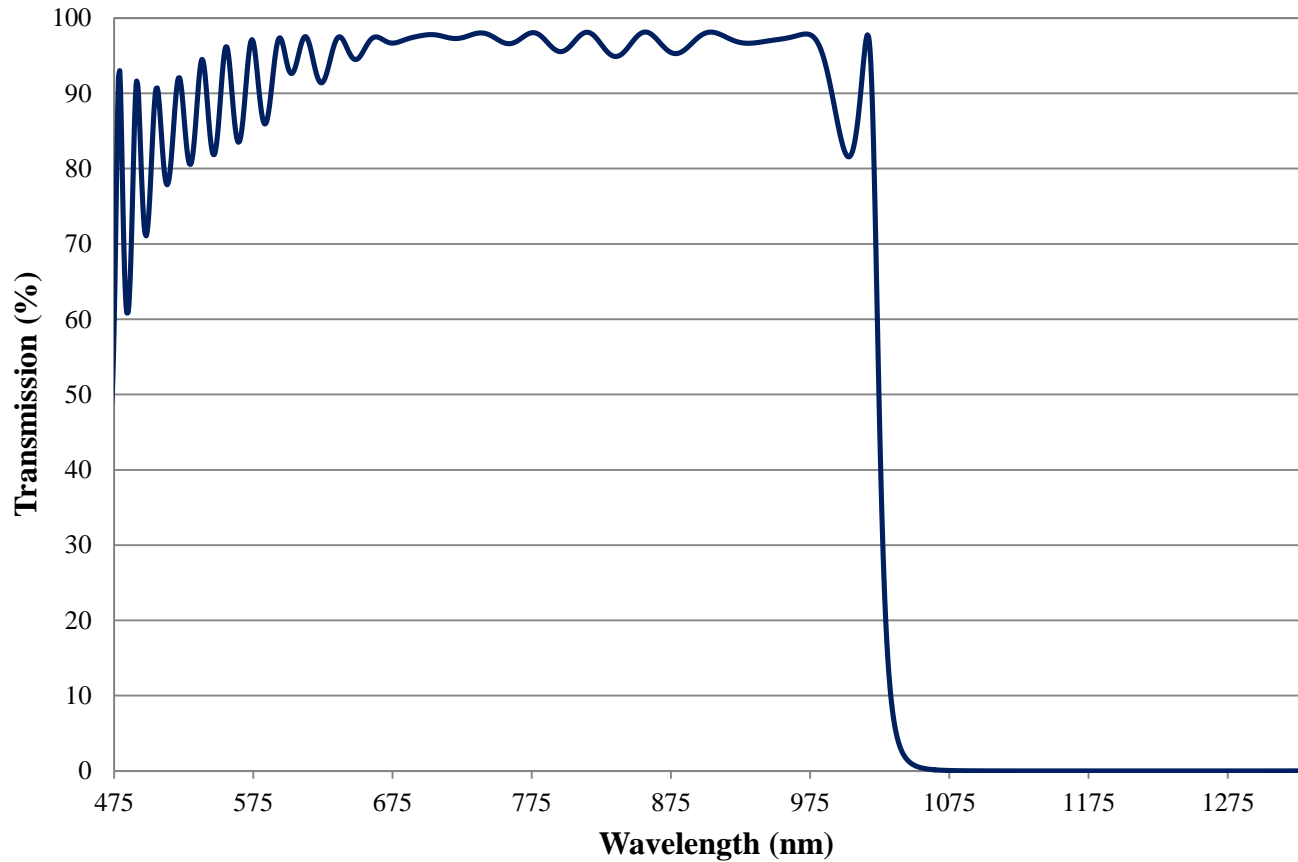

Coating Curve

Edmund Optics Inc.
USA | Asia | Europe

COATING CURVE

1025nm Techspec Shortpass Filter: OD >2.0 Coating Performance FOR REFERENCE ONLY

Coating Curve

Edmund Optics Inc.
USA | Asia | Europe

COATING CURVE

1025nm Techspec Shortpass Filter: OD >2.0 Coating Performance FOR REFERENCE ONLY