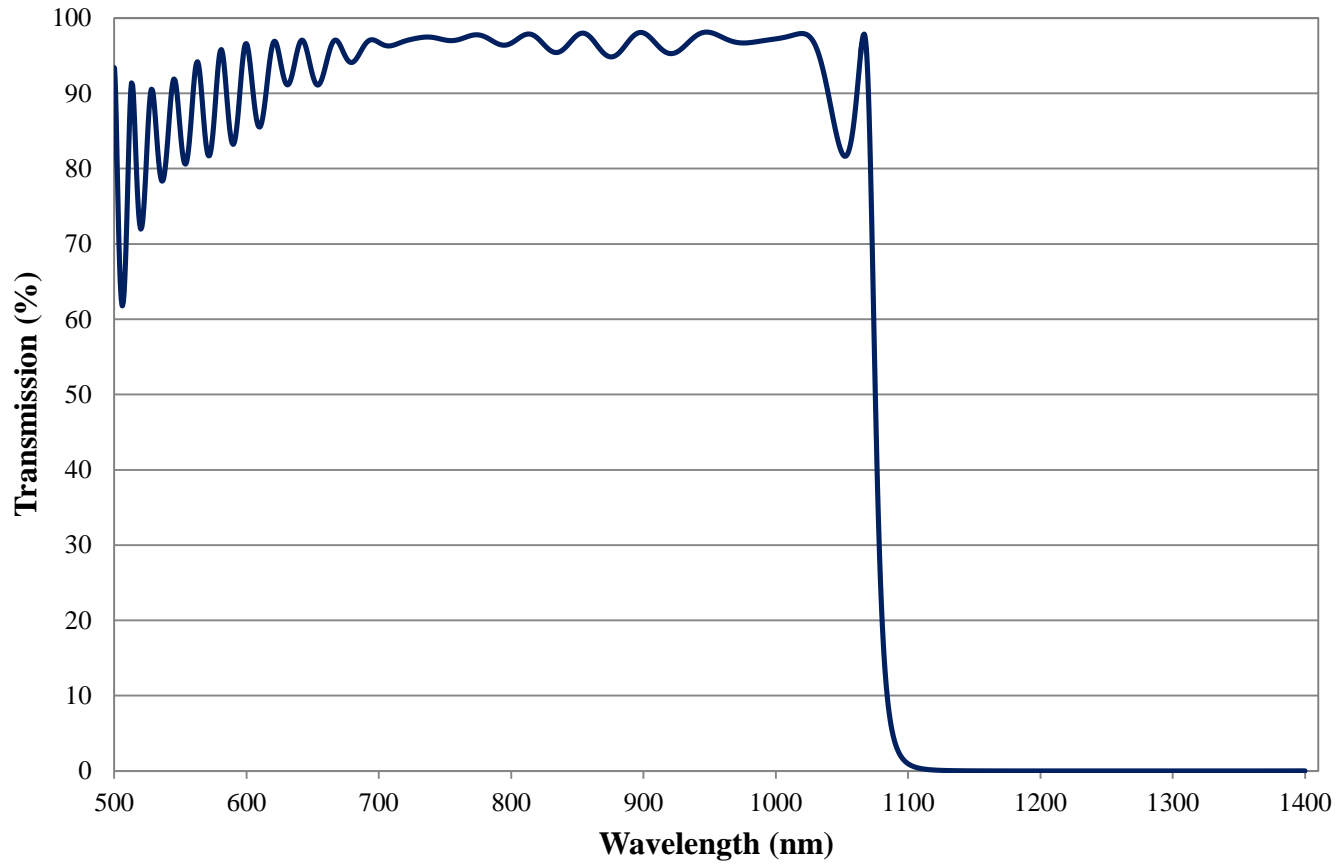

## 1075nm Techspec Shortpass Filter: OD >2.0 Coating Performance FOR REFERENCE ONLY

## 1075nm Techspec Shortpass Filter: OD >2.0 Coating Performance FOR REFERENCE ONLY

COATING CURVE