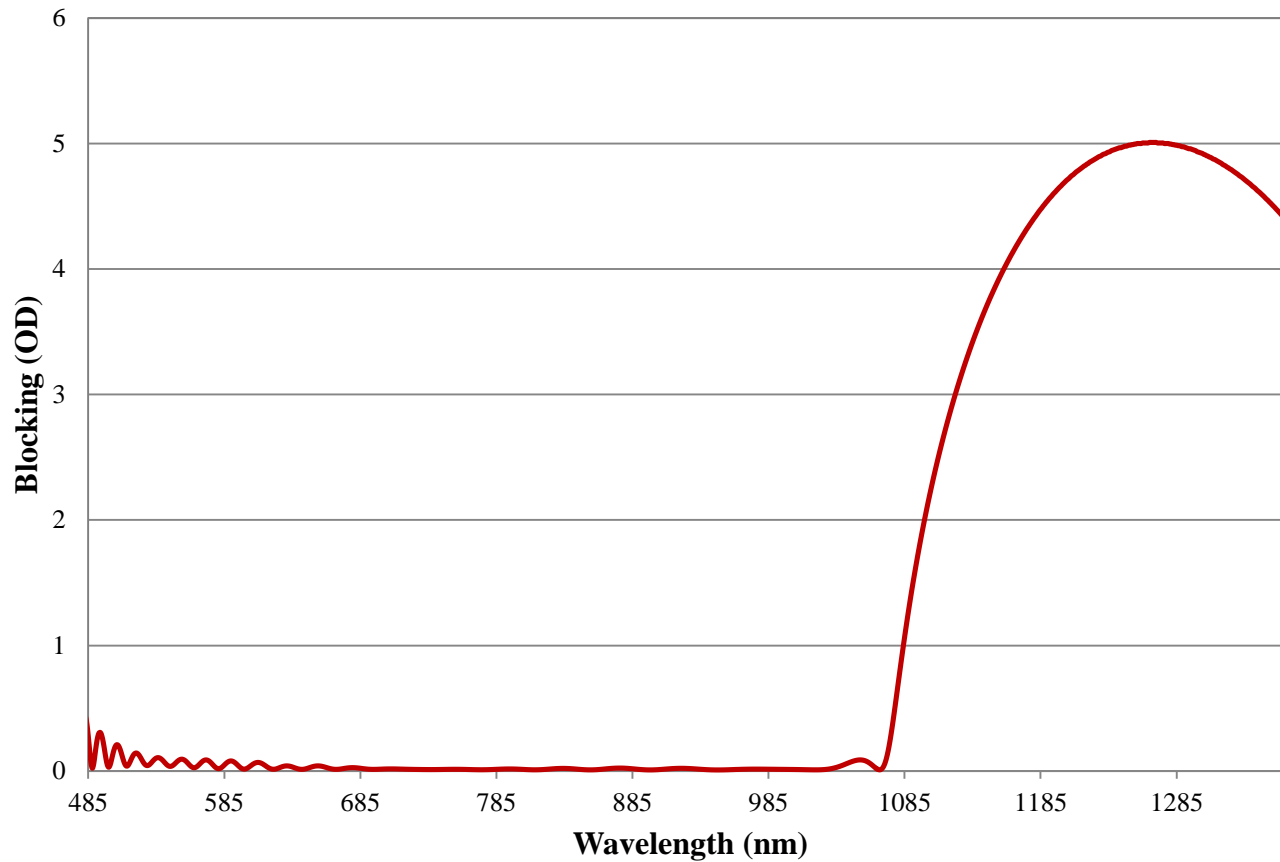

## 1075nm Techspec Shortpass Filter: OD >2.0 Coating Performance FOR REFERENCE ONLY

## 1075nm Techspec Shortpass Filter: OD >2.0 Coating Performance FOR REFERENCE ONLY

COATING CURVE