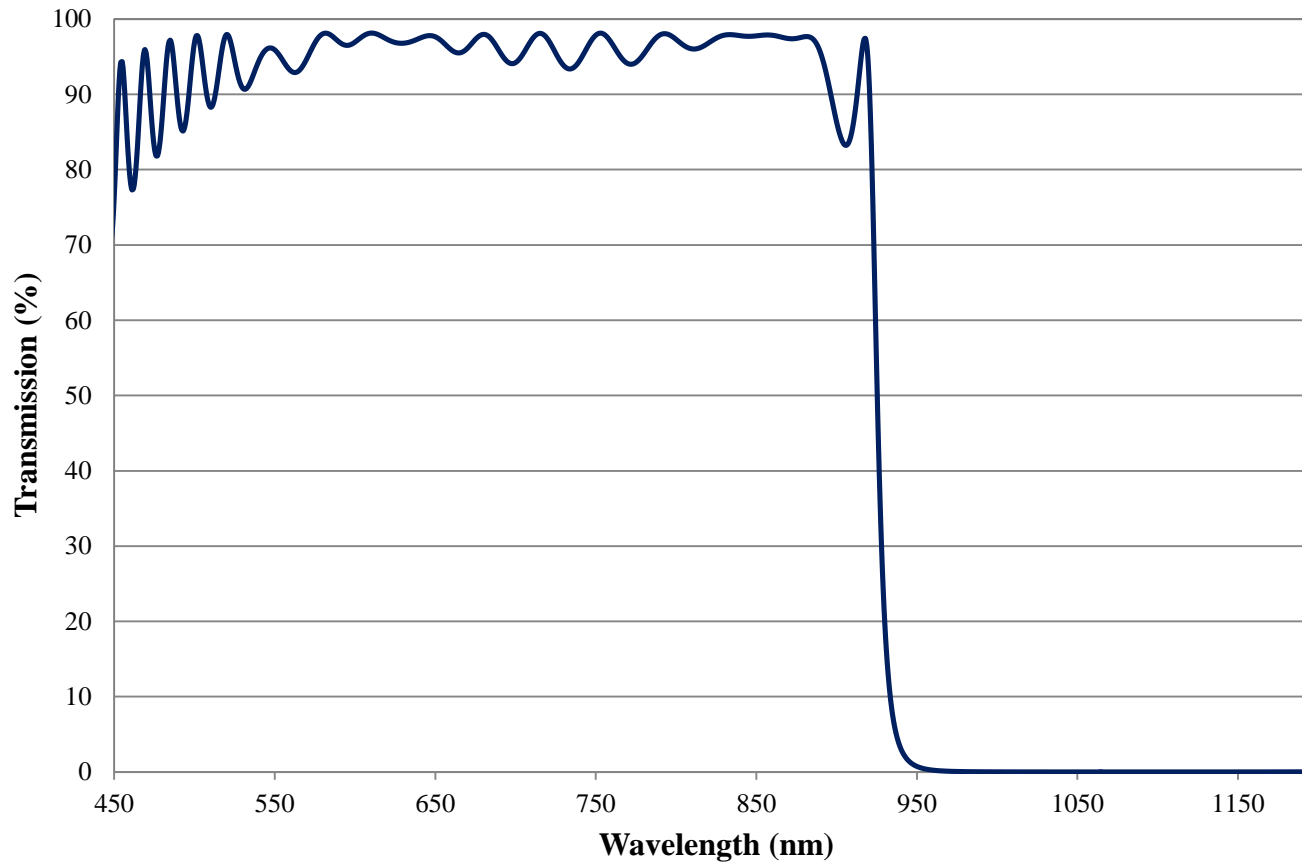

Coating Curve

Edmund Optics Inc.
USA | Asia | Europe

COATING CURVE

925nm Techspec Shortpass Filter: OD >2.0 Coating Performance FOR REFERENCE ONLY

Coating Curve

Edmund Optics Inc.
USA | Asia | Europe

COATING CURVE

925nm Techspec Shortpass Filter: OD >2.0 Coating Performance FOR REFERENCE ONLY