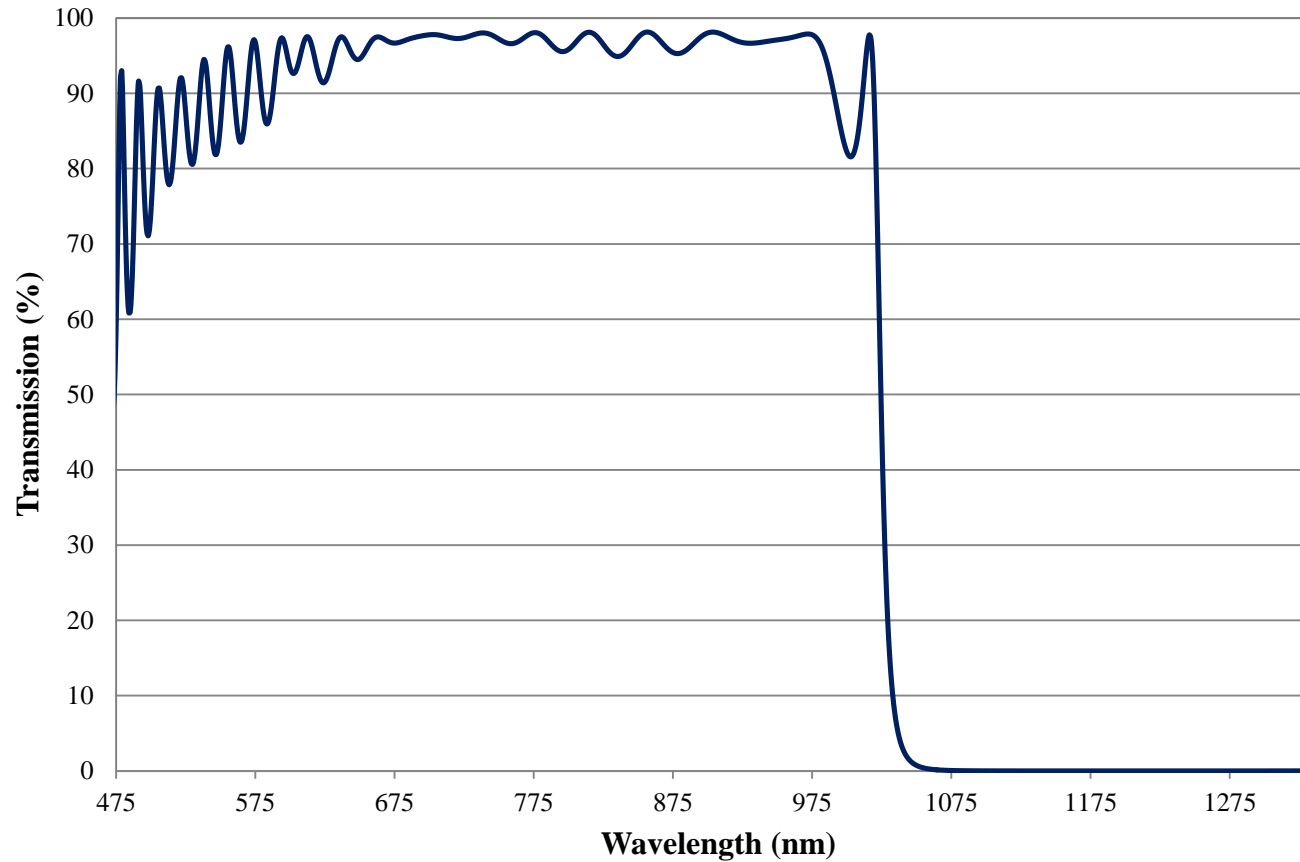

Coating Curve

Edmund Optics Inc.
USA | Asia | Europe

COATING CURVE

1025nm Techspec Shortpass Filter: OD >2.0 Coating Performance FOR REFERENCE ONLY

Coating Curve

Edmund Optics Inc.
USA | Asia | Europe

COATING CURVE

1025nm Techspec Shortpass Filter: OD >2.0 Coating Performance FOR REFERENCE ONLY