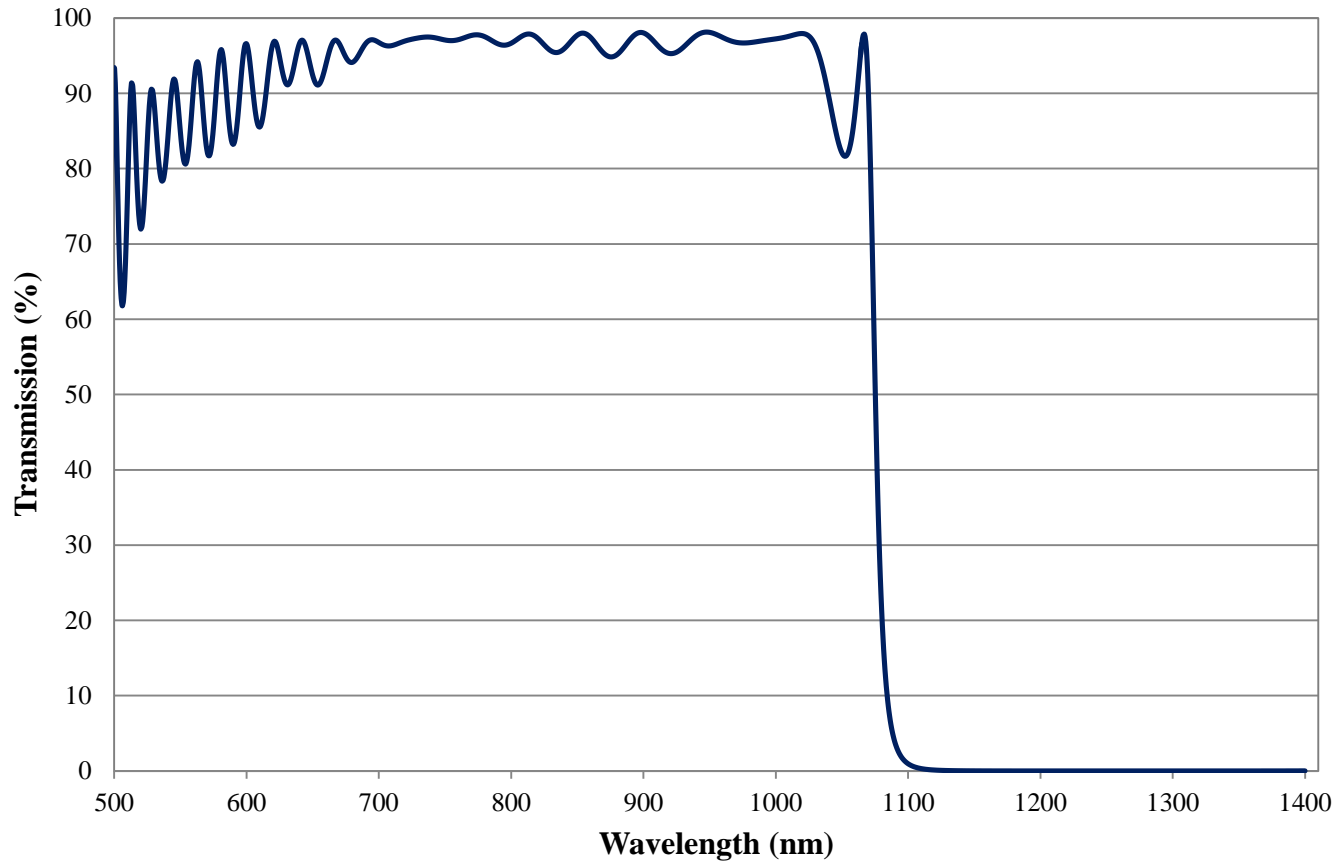

Coating Curve

Edmund Optics Inc.
USA | Asia | Europe

1075nm Techspec Shortpass Filter: OD >2.0 Coating Performance FOR REFERENCE ONLY

COATING CURVE

Coating Curve

Edmund Optics Inc.
USA | Asia | Europe

1075nm Techspec Shortpass Filter: OD >2.0 Coating Performance FOR REFERENCE ONLY

COATING CURVE