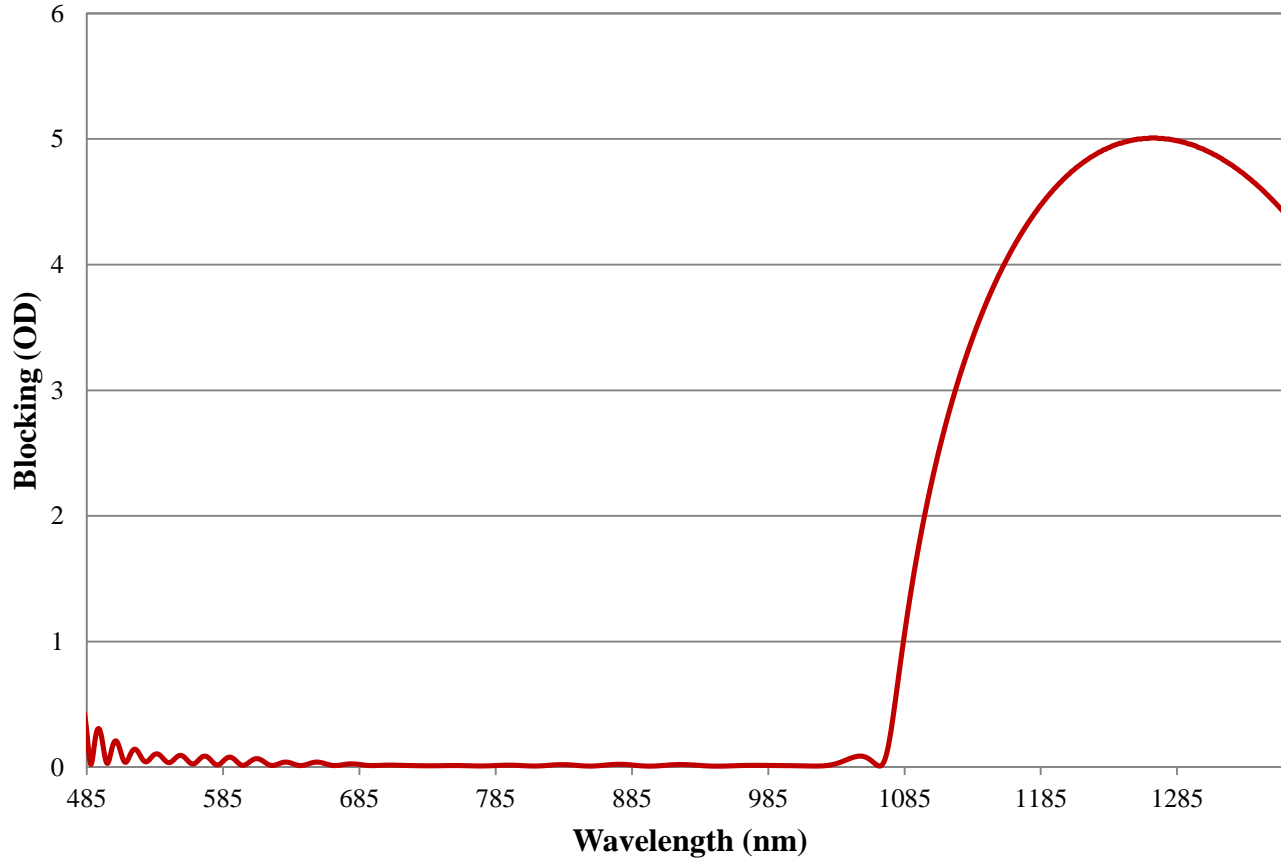

Coating Curve

Edmund Optics Inc.
USA | Asia | Europe

1075nm Techspec Shortpass Filter: OD >2.0 Coating Performance FOR REFERENCE ONLY

COATING CURVE

Coating Curve

Edmund Optics Inc.
USA | Asia | Europe

1075nm Techspec Shortpass Filter: OD >2.0 Coating Performance FOR REFERENCE ONLY

COATING CURVE