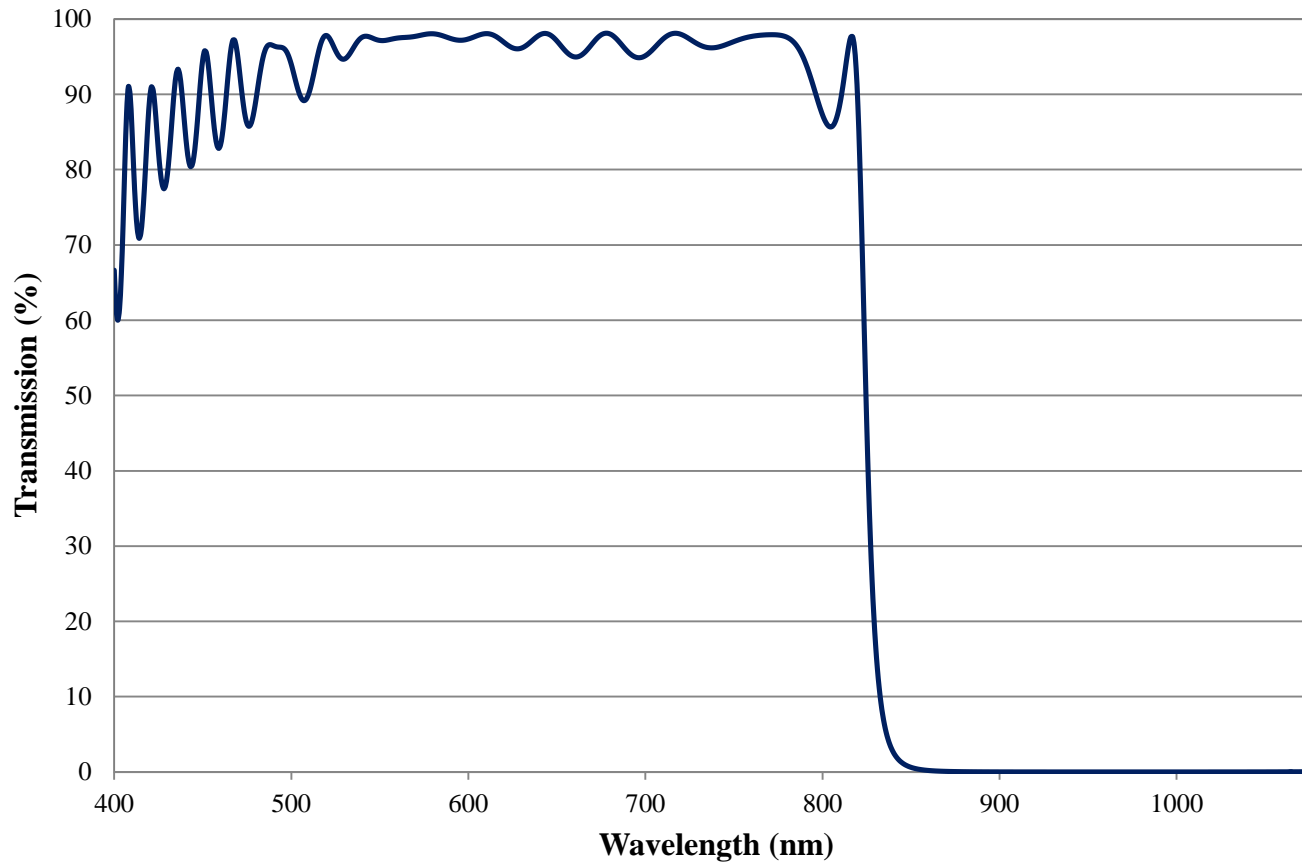

Coating Curve

Edmund Optics Inc.
USA | Asia | Europe

COATING CURVE

825nm Techspec Shortpass Filter: OD >2.0 Coating Performance FOR REFERENCE ONLY

Coating Curve

Edmund Optics Inc.
USA | Asia | Europe

COATING CURVE

825nm Techspec Shortpass Filter: OD >2.0 Coating Performance FOR REFERENCE ONLY