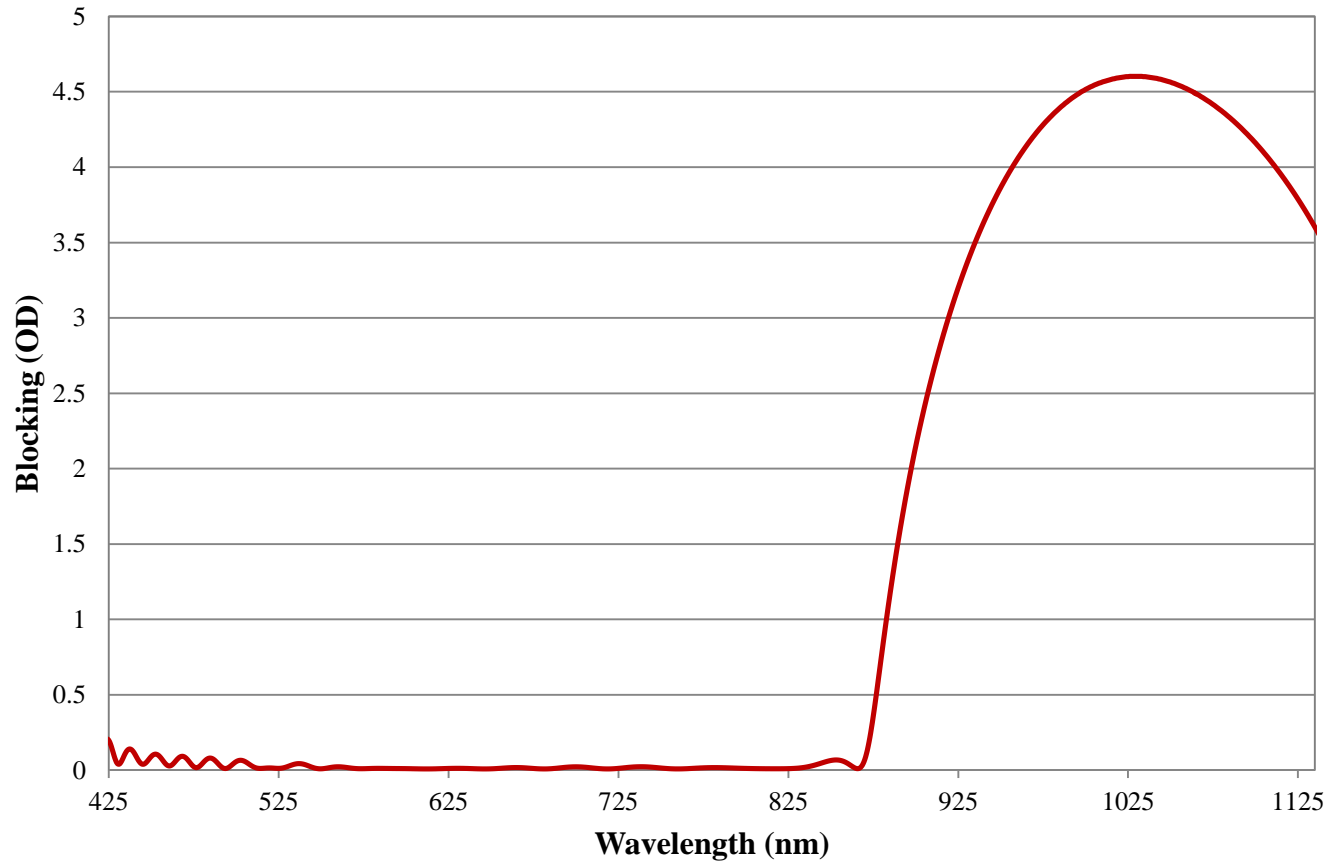

Coating Curve

Edmund Optics Inc.
USA | Asia | Europe

COATING CURVE

875nm Techspec Shortpass Filter: OD >2.0 Coating Performance FOR REFERENCE ONLY

Coating Curve

Edmund Optics Inc.
USA | Asia | Europe

875nm Techspec Shortpass Filter: OD >2.0 Coating Performance FOR REFERENCE ONLY

COATING CURVE