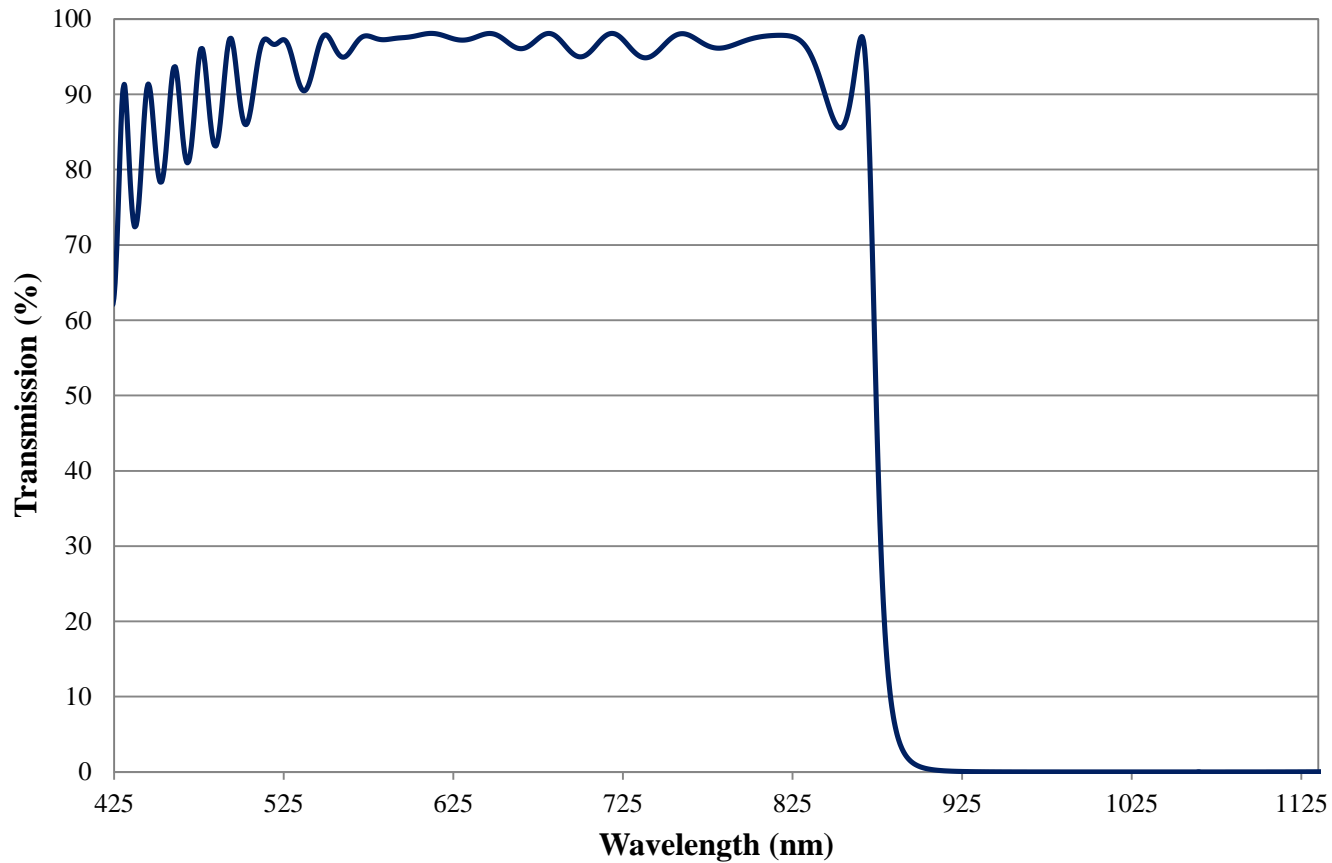

Coating Curve

Edmund Optics Inc.
USA | Asia | Europe

COATING CURVE

875nm Techspec Shortpass Filter: OD >2.0 Coating Performance FOR REFERENCE ONLY

Coating Curve

Edmund Optics Inc.
USA | Asia | Europe

875nm Techspec Shortpass Filter: OD >2.0 Coating Performance FOR REFERENCE ONLY

COATING CURVE