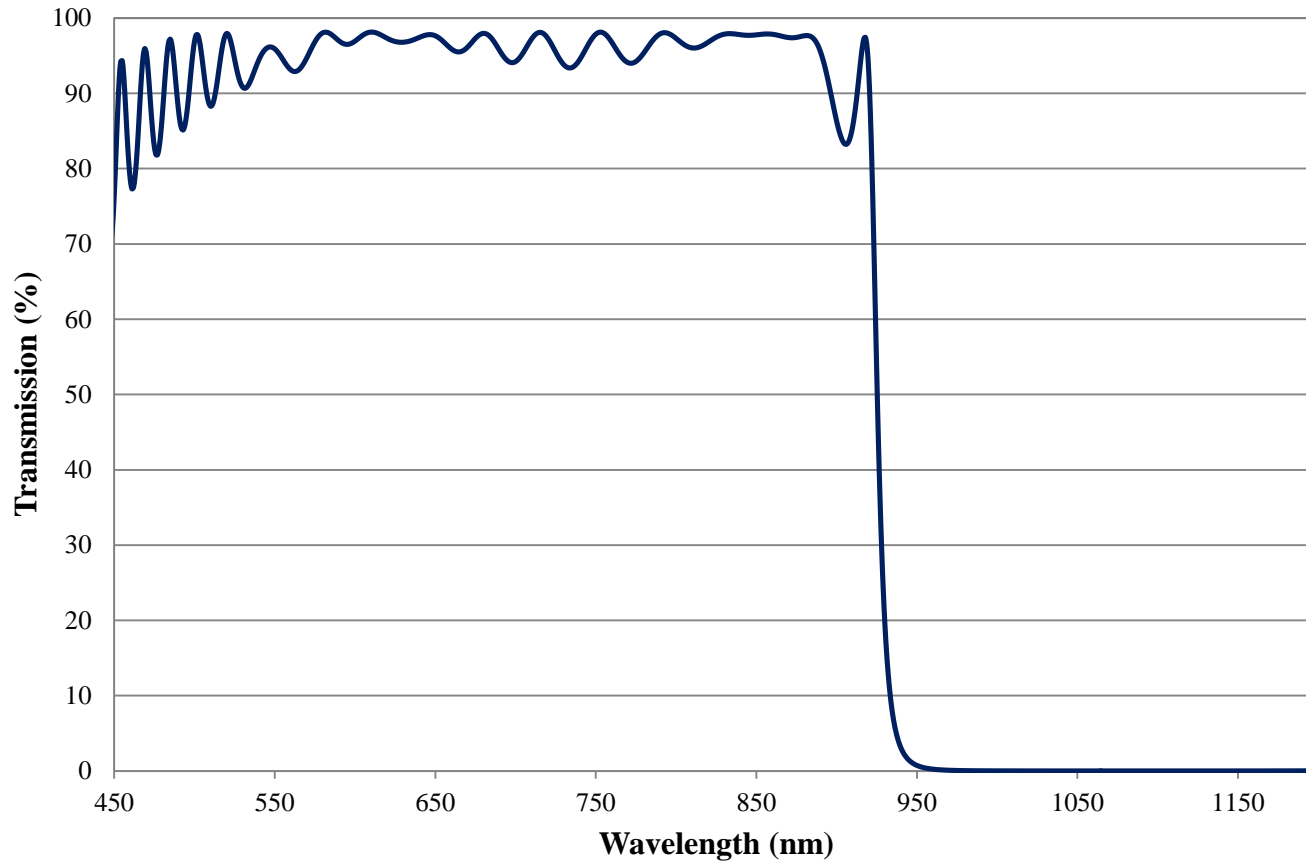

Coating Curve

Edmund Optics Inc.
USA | Asia | Europe

COATING CURVE

925nm Techspec Shortpass Filter: OD >2.0 Coating Performance FOR REFERENCE ONLY

Coating Curve

Edmund Optics Inc.
USA | Asia | Europe

COATING CURVE

925nm Techspec Shortpass Filter: OD >2.0 Coating Performance FOR REFERENCE ONLY