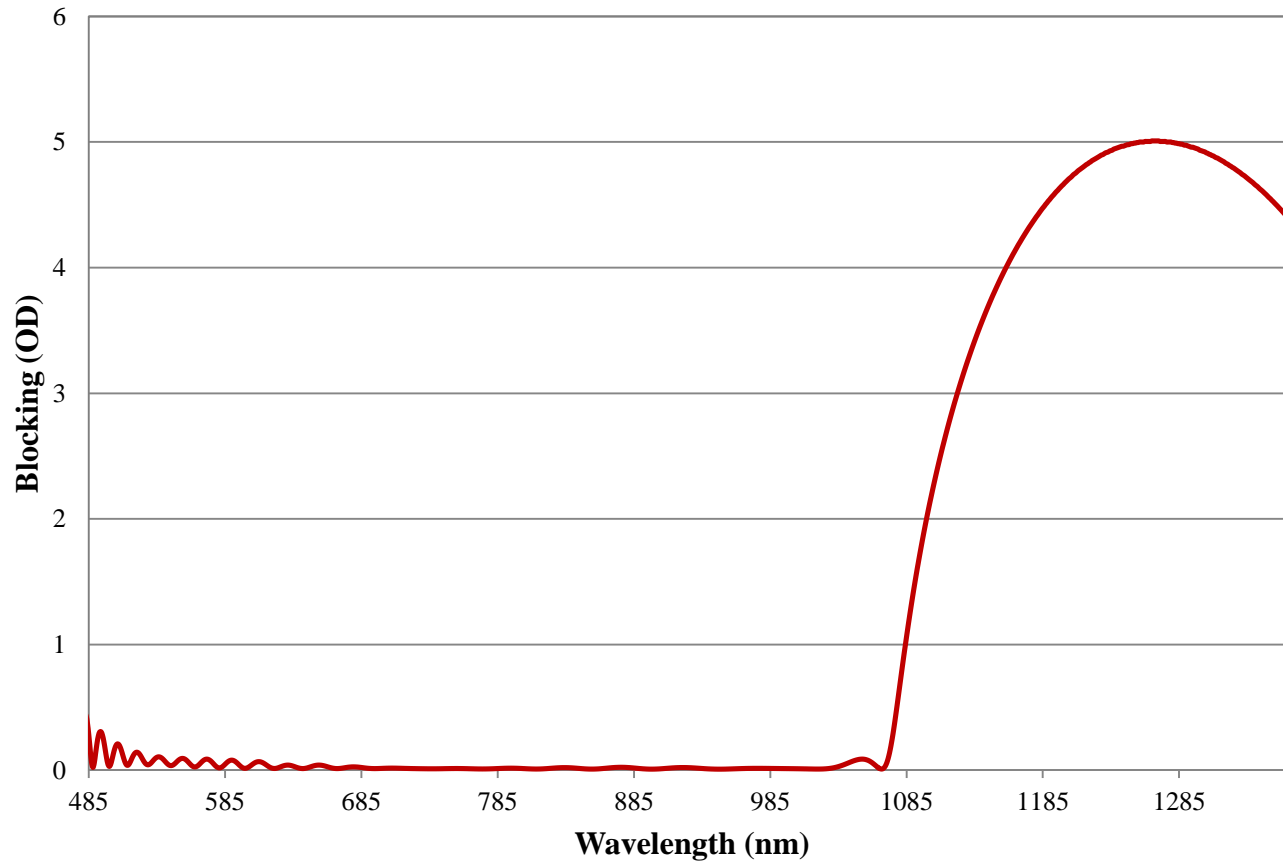

Coating Curve

Edmund Optics Inc.
USA | Asia | Europe

COATING CURVE

1075nm Techspec Shortpass Filter: OD >2.0 Coating Performance FOR REFERENCE ONLY

Coating Curve

Edmund Optics Inc.
USA | Asia | Europe

1075nm Techspec Shortpass Filter: OD >2.0 Coating Performance FOR REFERENCE ONLY

COATING CURVE