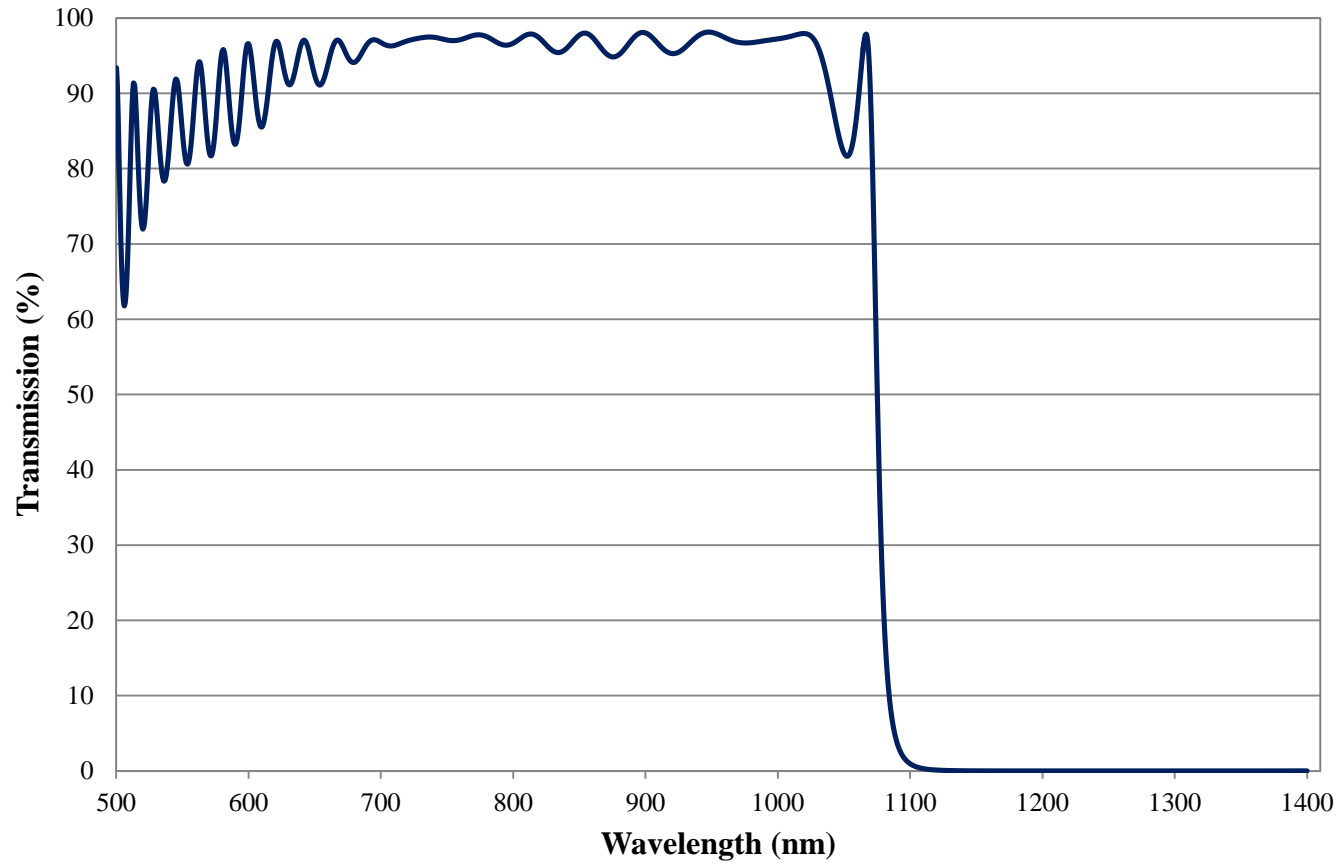

Coating Curve

Edmund Optics Inc.
USA | Asia | Europe

COATING CURVE

1075nm Techspec Shortpass Filter: OD >2.0 Coating Performance FOR REFERENCE ONLY

Coating Curve

Edmund Optics Inc.
USA | Asia | Europe

1075nm Techspec Shortpass Filter: OD >2.0 Coating Performance FOR REFERENCE ONLY

COATING CURVE