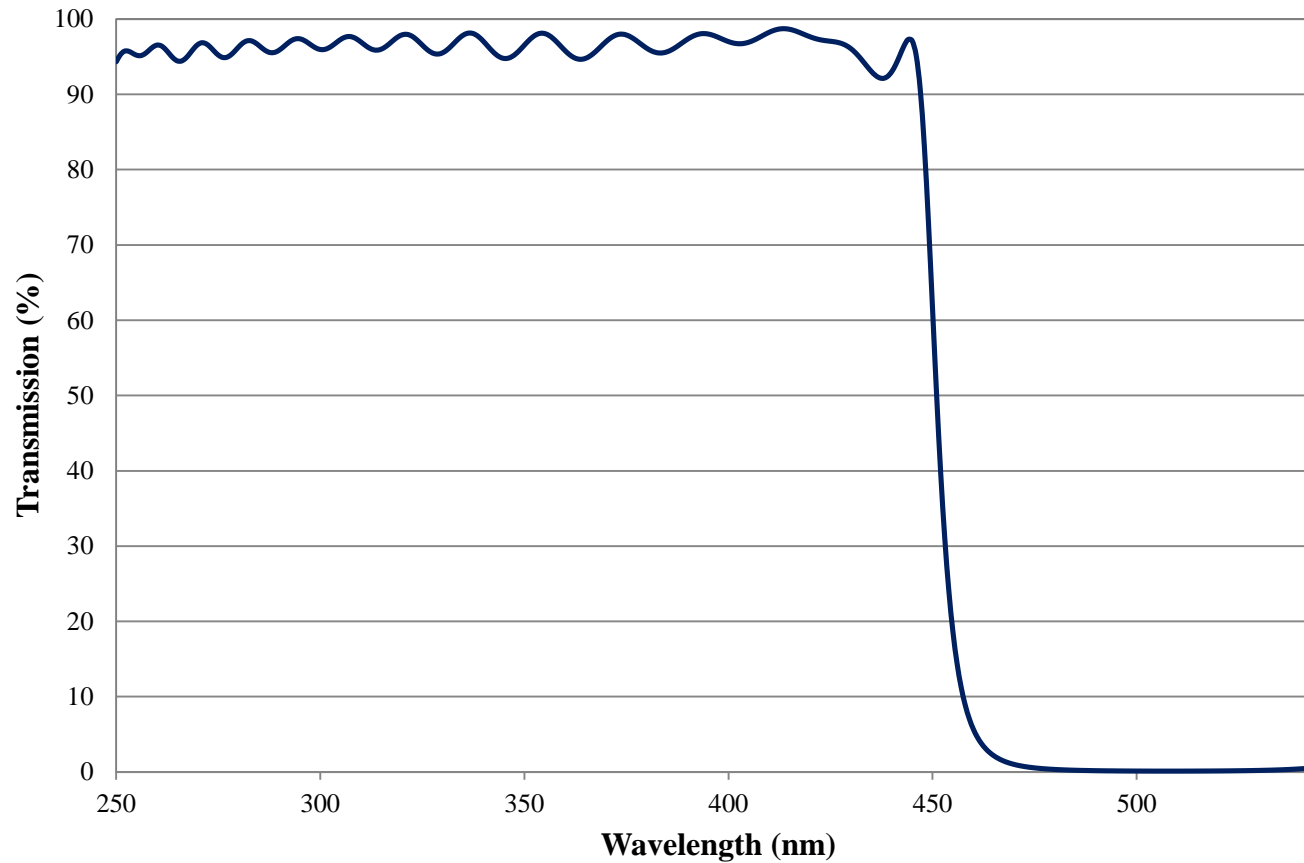

Coating Curve

Edmund Optics Inc.
USA | Asia | Europe

COATING CURVE

450nm Techspec Shortpass Filter: OD >2.0 Coating Performance FOR REFERENCE ONLY

Coating Curve

Edmund Optics Inc.
USA | Asia | Europe

450nm Techspec Shortpass Filter: OD >2.0 Coating Performance FOR REFERENCE ONLY

COATING CURVE