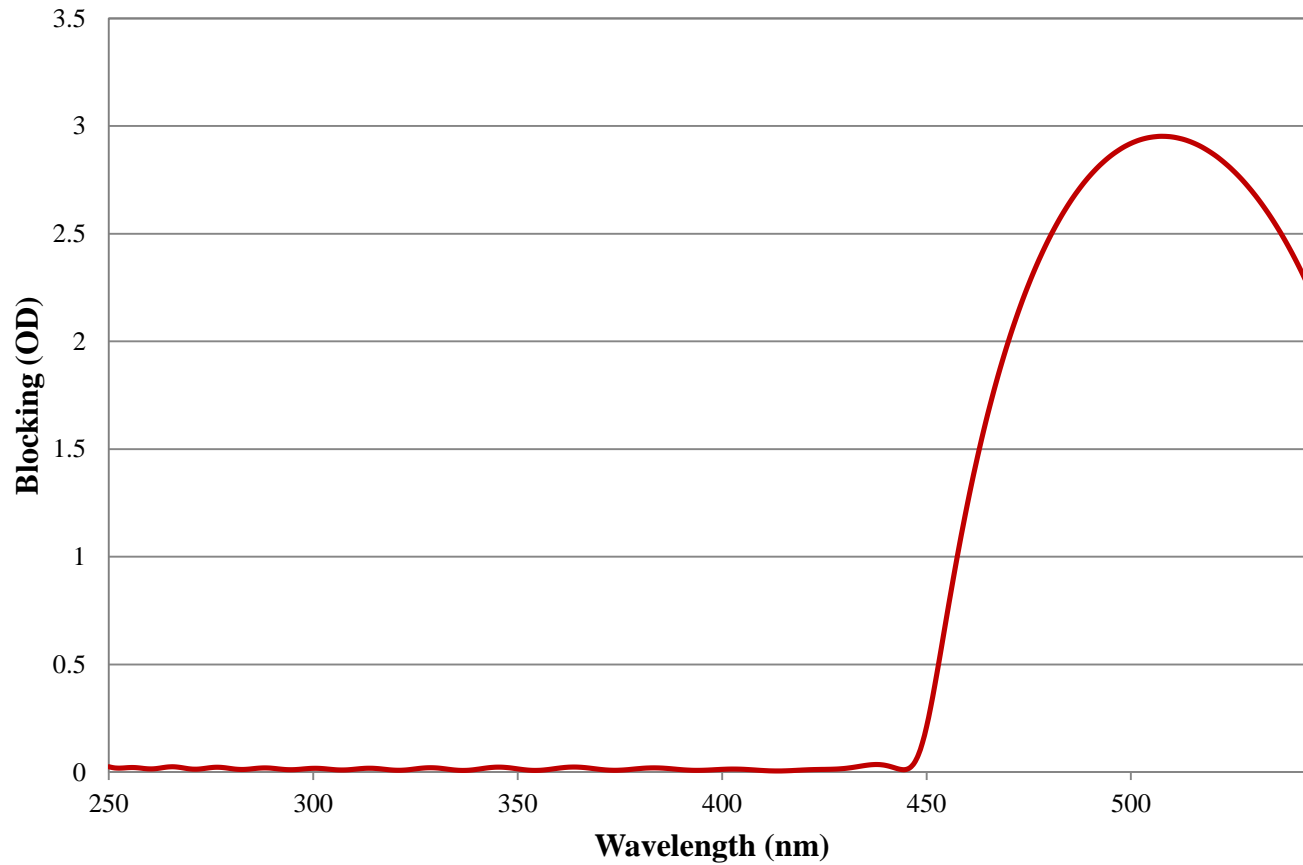

Coating Curve

Edmund Optics Inc.
USA | Asia | Europe

COATING CURVE

450nm Techspec Shortpass Filter: OD >2.0 Coating Performance FOR REFERENCE ONLY

Coating Curve

Edmund Optics Inc.
USA | Asia | Europe

450nm Techspec Shortpass Filter: OD >2.0 Coating Performance FOR REFERENCE ONLY

COATING CURVE