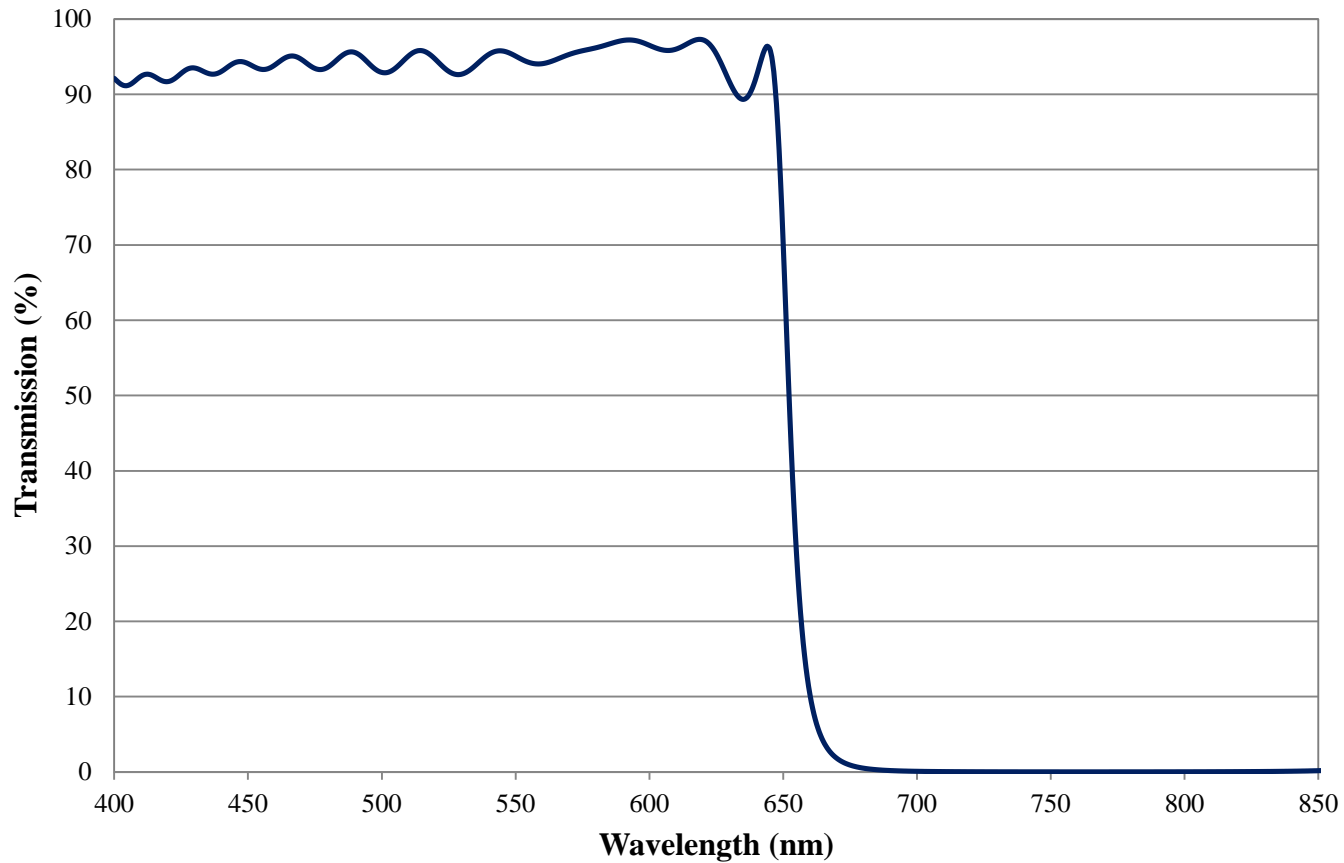

Coating Curve

Edmund Optics Inc.
USA | Asia | Europe

COATING CURVE

650nm Techspec Shortpass Filter: OD >2.0 Coating Performance FOR REFERENCE ONLY

Coating Curve

Edmund Optics Inc.
USA | Asia | Europe

COATING CURVE

650nm Techspec Shortpass Filter: OD >2.0 Coating Performance FOR REFERENCE ONLY