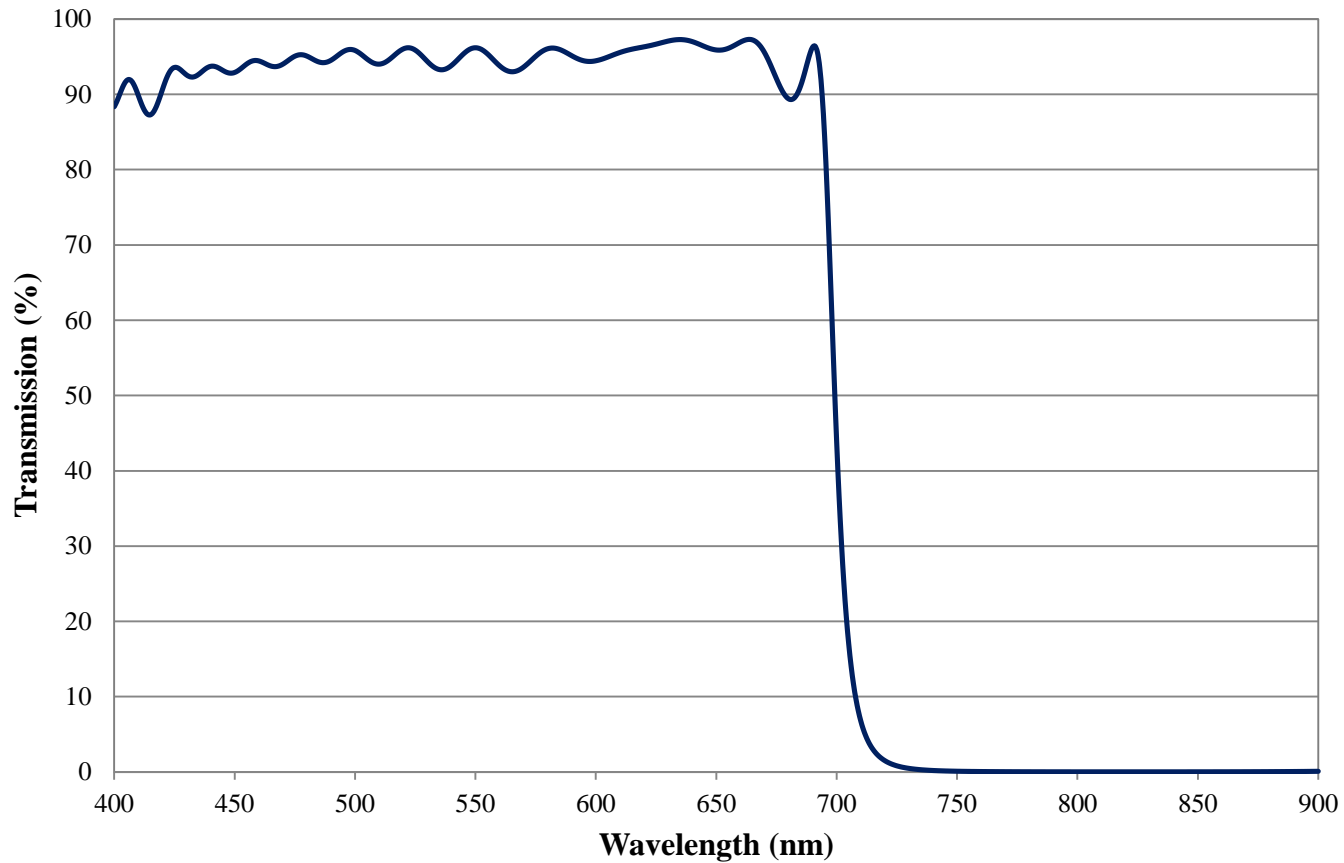

## 700nm Techspec Shortpass Filter: OD >2.0 Coating Performance FOR REFERENCE ONLY