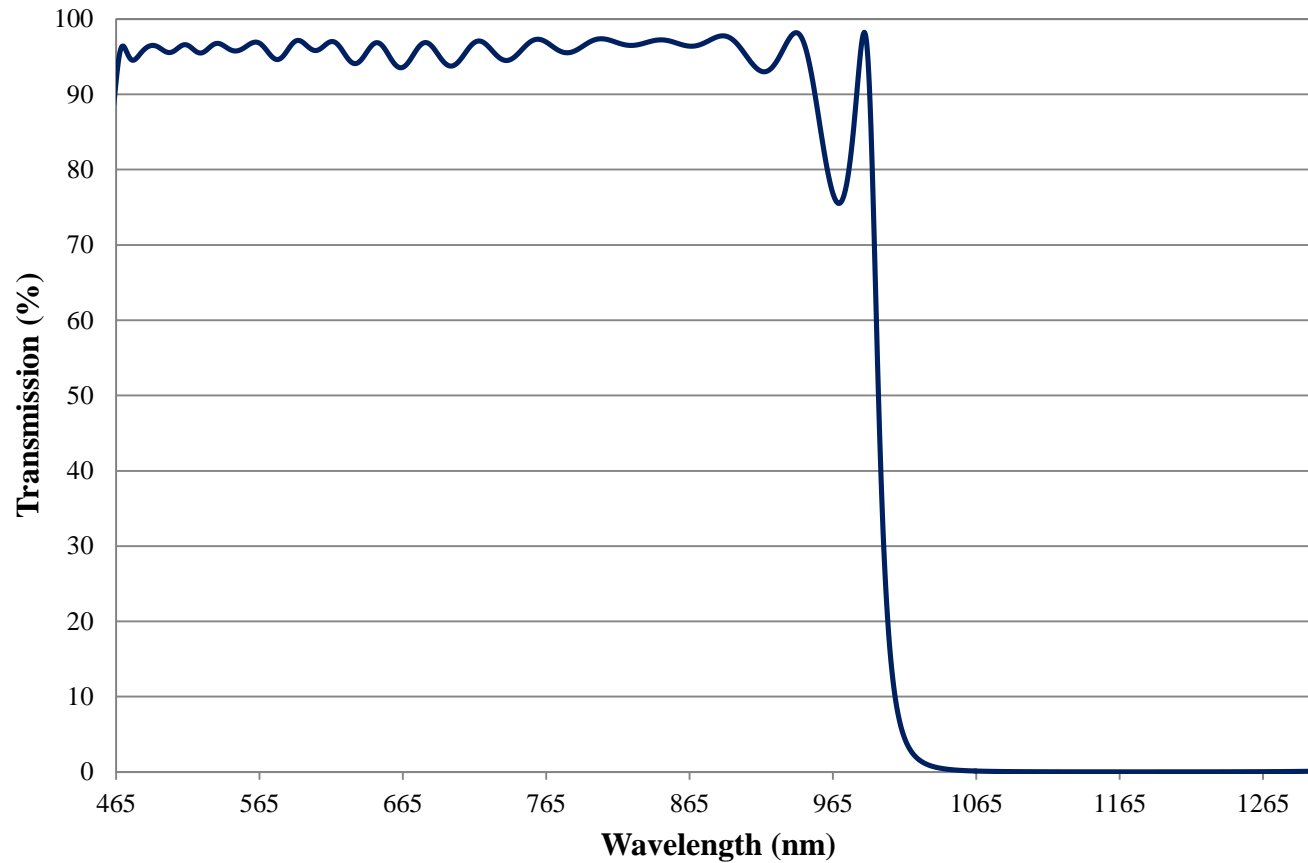

Coating Curve

Edmund Optics Inc.
USA | Asia | Europe

COATING CURVE

1000nm Techspec Shortpass Filter: OD >2.0 Coating Performance FOR REFERENCE ONLY

Coating Curve

Edmund Optics Inc.
USA | Asia | Europe

COATING CURVE

1000nm Techspec Shortpass Filter: OD >2.0 Coating Performance FOR REFERENCE ONLY