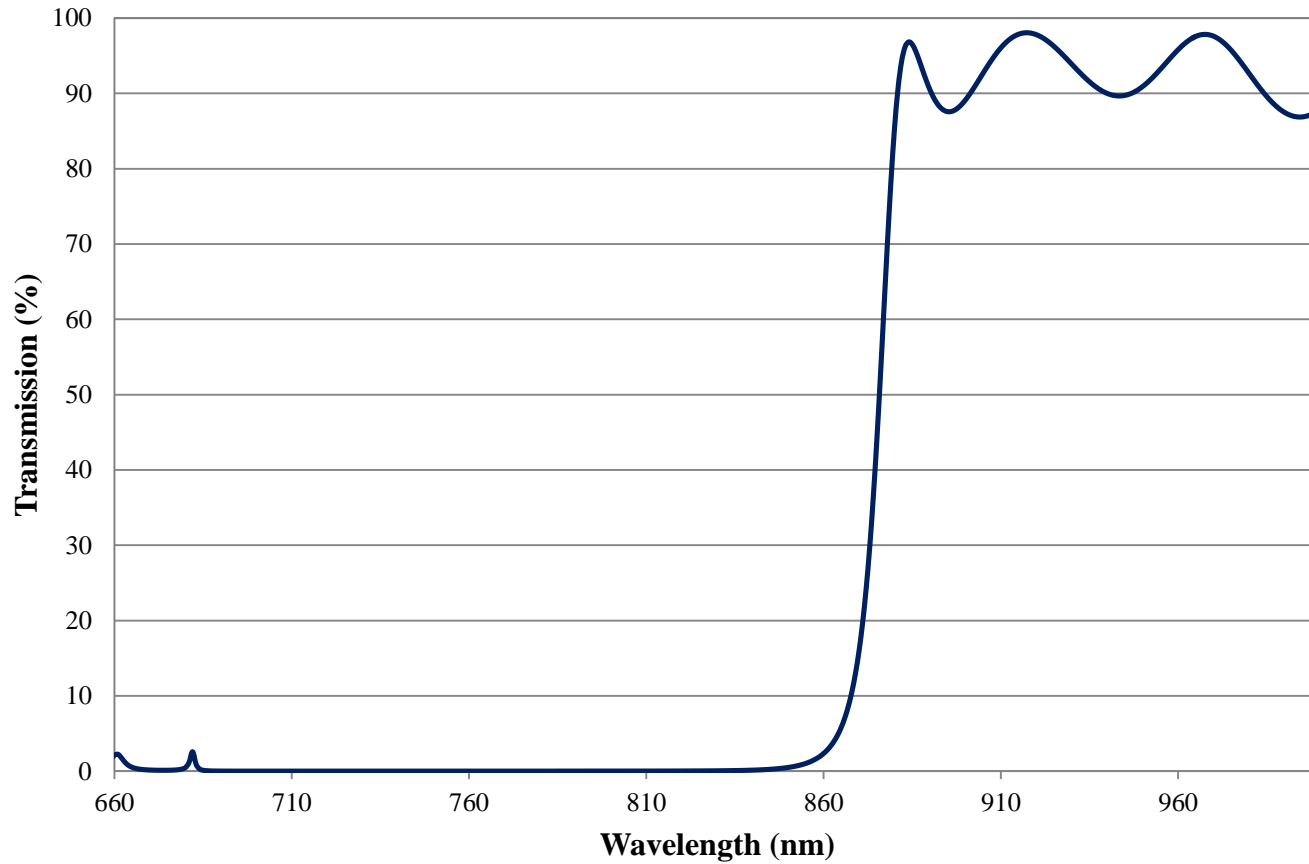

Coating Curve

Edmund Optics Inc.
USA | Asia | Europe

COATING CURVE

875nm Techspec Longpass Filter: OD >2.0 Coating Performance FOR REFERENCE ONLY

Coating Curve

Edmund Optics Inc.
USA | Asia | Europe

COATING CURVE

875nm Techspec Longpass Filter: OD >2.0 Coating Performance FOR REFERENCE ONLY