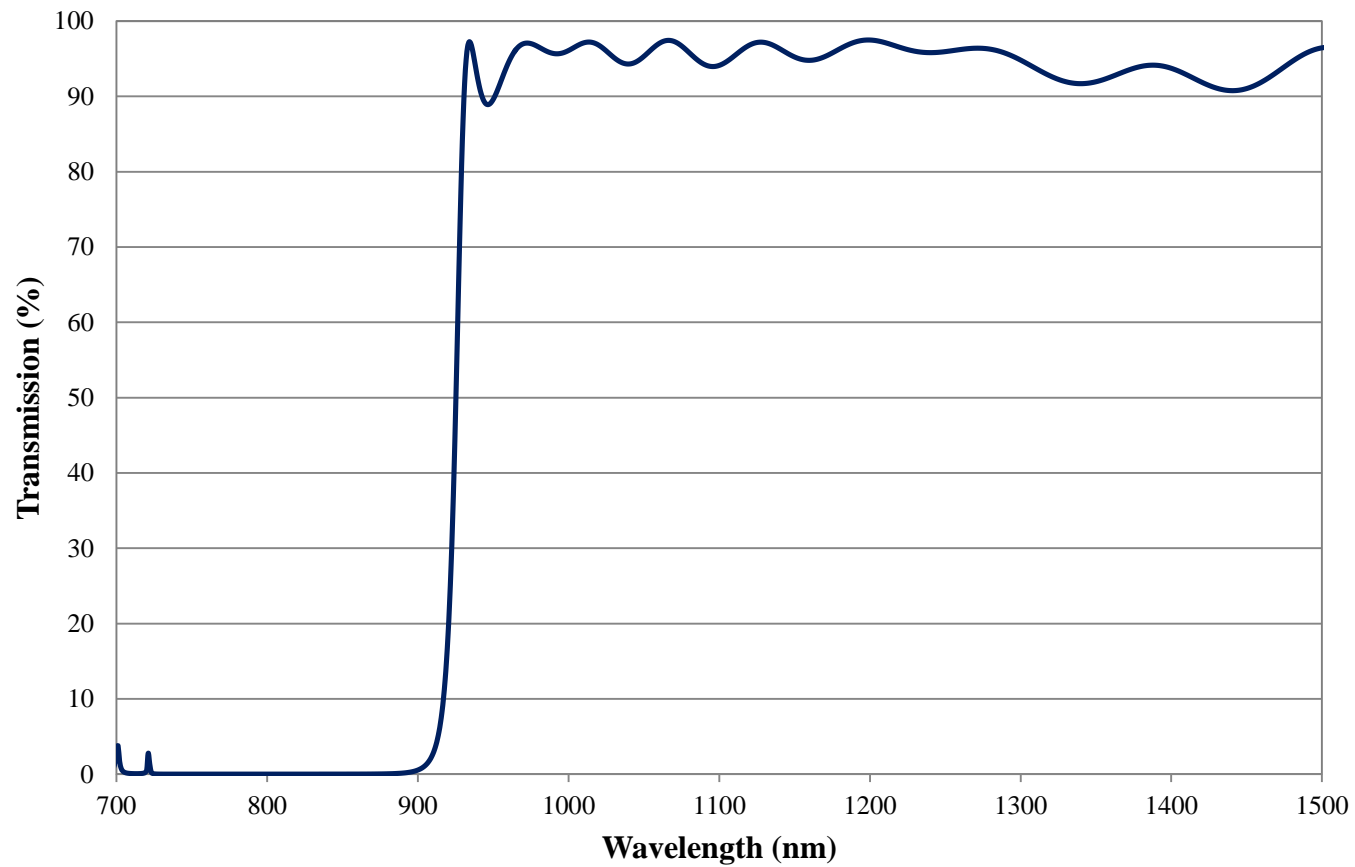

## 925nm Techspec Longpass Filter: OD >2.0 Coating Performance FOR REFERENCE ONLY