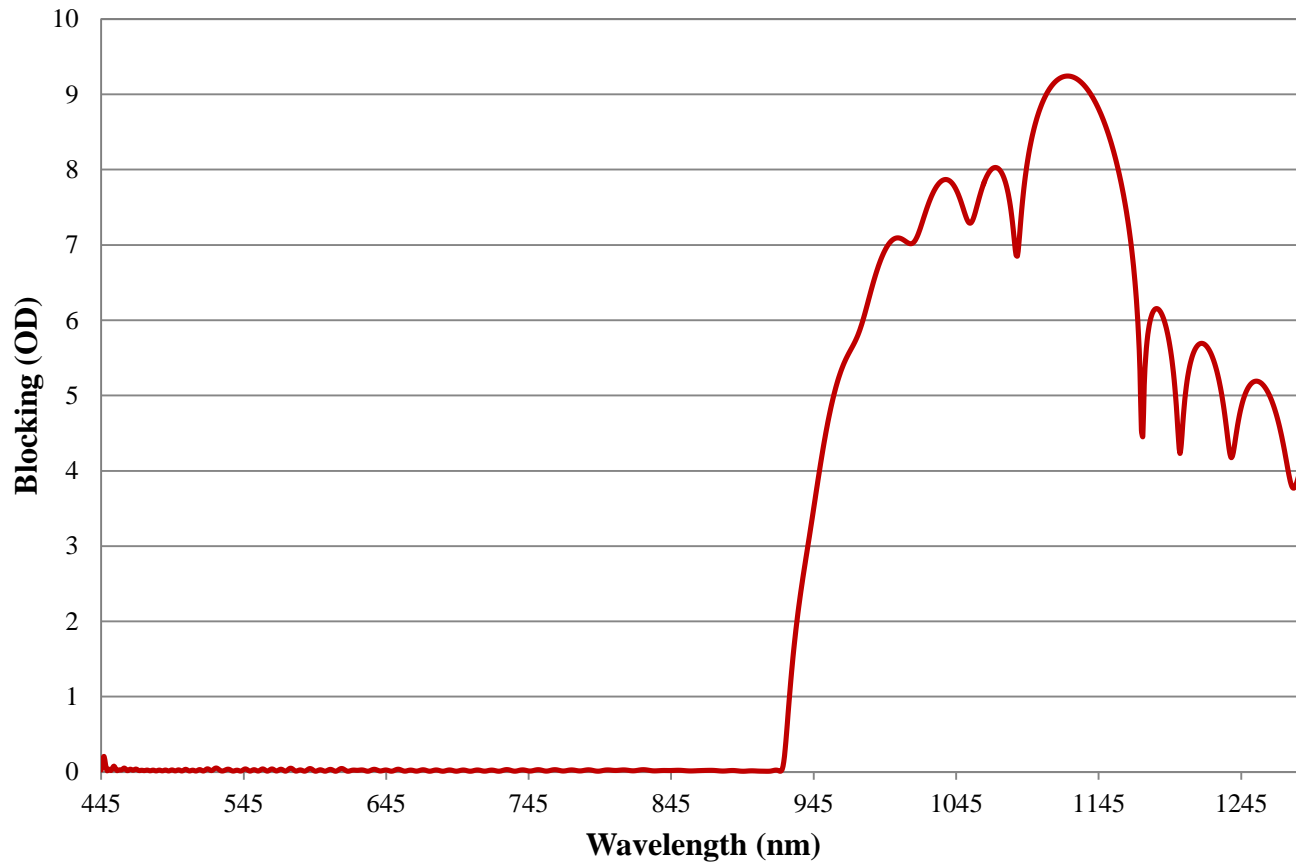

Coating Curve

Edmund Optics Inc.
USA | Asia | Europe

925nm Techspec® Shortpass Filter: OD >4.0 Coating Performance FOR REFERENCE ONLY

COATING CURVE

Coating Curve

Edmund Optics Inc.
USA | Asia | Europe

925nm Techspec® Shortpass Filter: OD >4.0 Coating Performance FOR REFERENCE ONLY

COATING CURVE