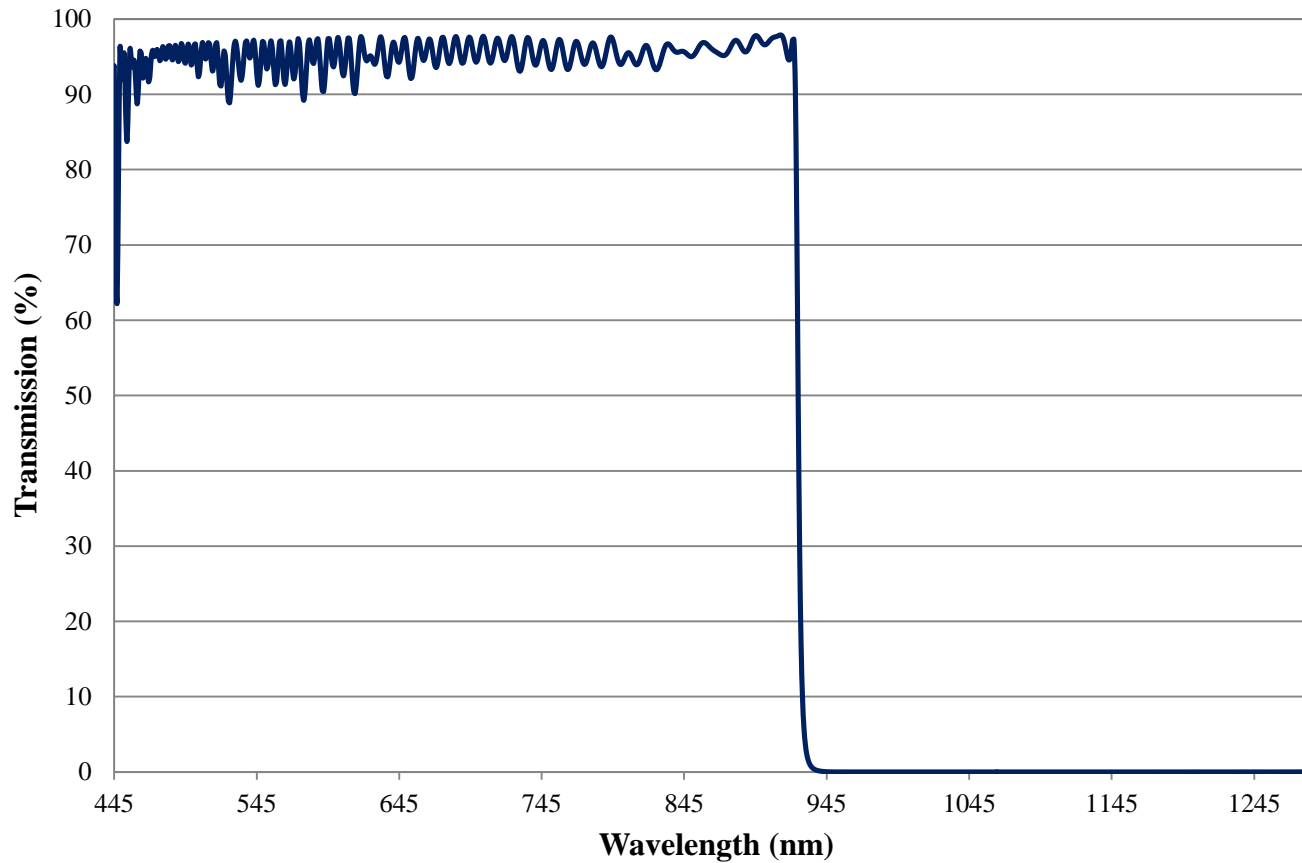

Coating Curve

Edmund Optics Inc.
USA | Asia | Europe

925nm Techspec® Shortpass Filter: OD >4.0 Coating Performance FOR REFERENCE ONLY

COATING CURVE

Coating Curve

Edmund Optics Inc.
USA | Asia | Europe

925nm Techspec® Shortpass Filter: OD >4.0 Coating Performance FOR REFERENCE ONLY

COATING CURVE