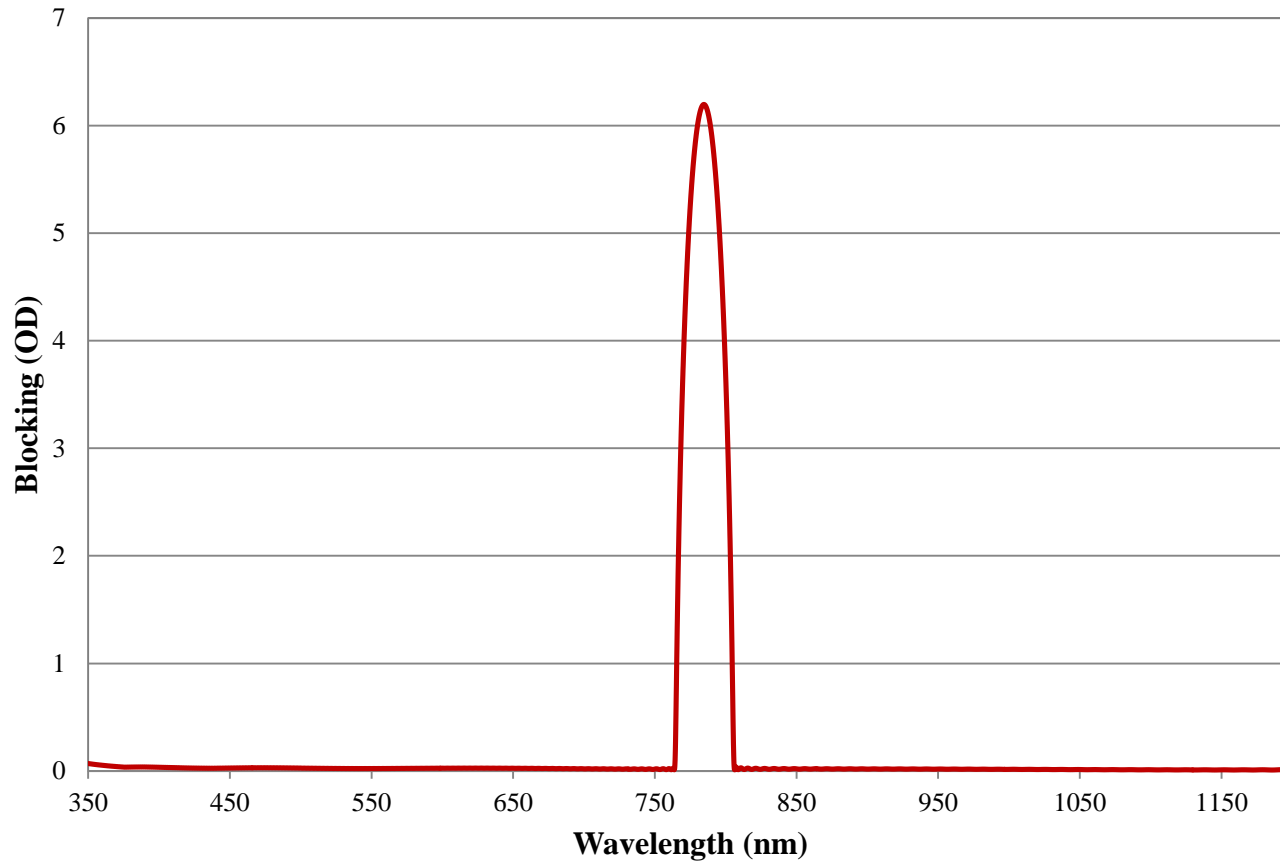

Coating Curve

Edmund Optics Inc.
USA | Asia | Europe

785nm TECHSPEC® OD6 Notch Filter Coating Performance FOR REFERENCE ONLY

COATING CURVE

Coating Curve

Edmund Optics Inc.
USA | Asia | Europe

785nm TECHSPEC® OD6 Notch Filter Coating Performance FOR REFERENCE ONLY

COATING CURVE