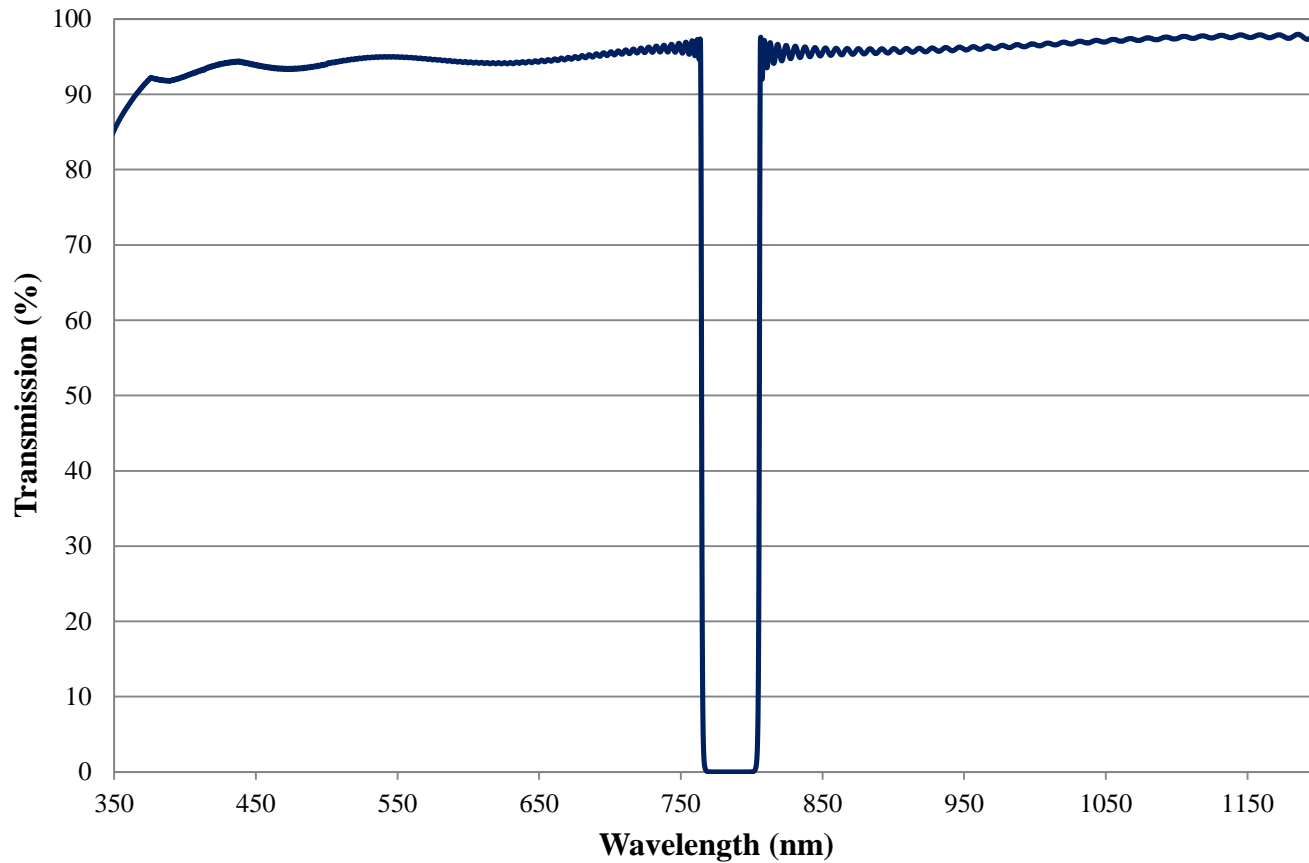

Coating Curve

Edmund Optics Inc.
USA | Asia | Europe

785nm TECHSPEC® OD6 Notch Filter Coating Performance FOR REFERENCE ONLY

COATING CURVE

Coating Curve

Edmund Optics Inc.
USA | Asia | Europe

785nm TECHSPEC® OD6 Notch Filter Coating Performance FOR REFERENCE ONLY

COATING CURVE