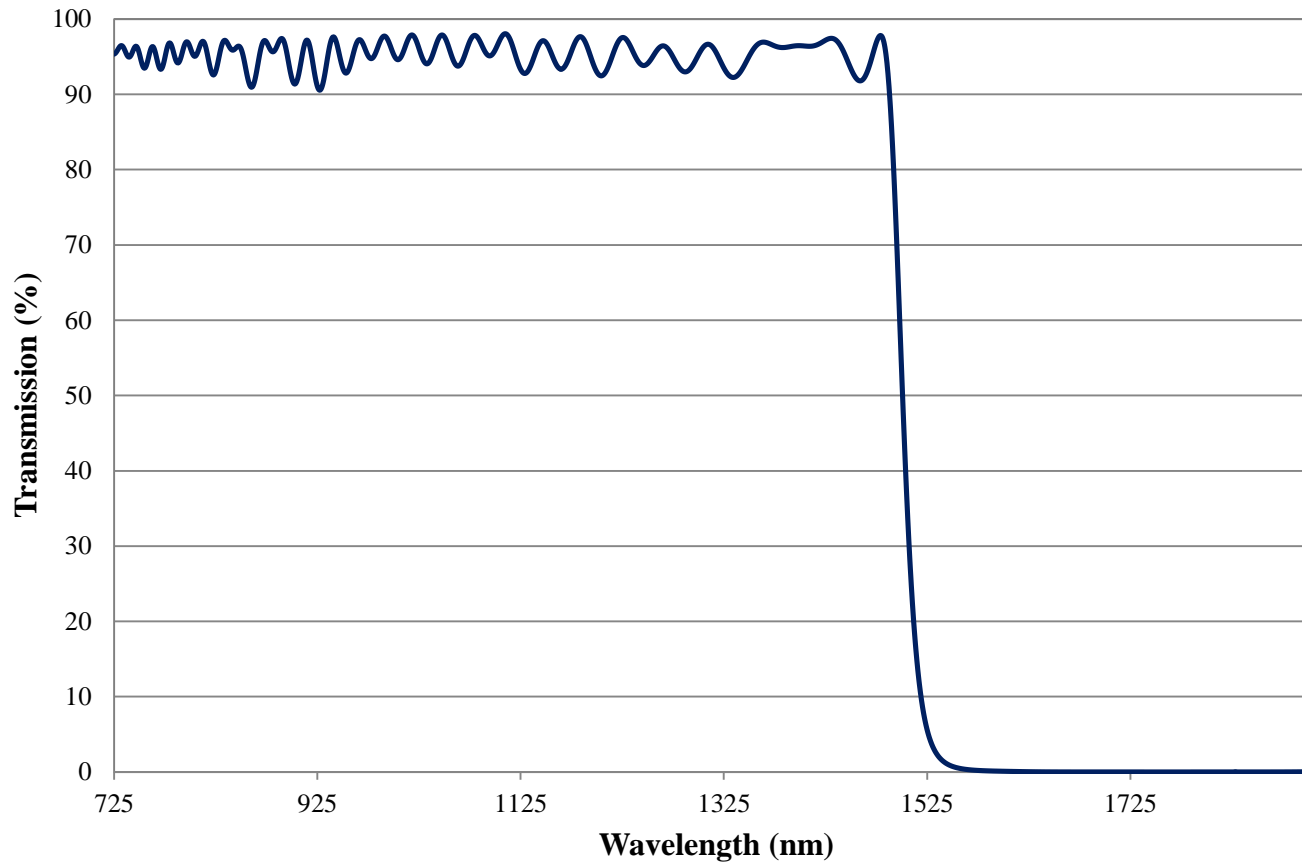

Coating Curve

Edmund Optics Inc.
USA | Asia | Europe

COATING CURVE

1500nm Techspec Shortpass Filter: OD >2.0 Coating Performance FOR REFERENCE ONLY

Coating Curve

Edmund Optics Inc.
USA | Asia | Europe

COATING CURVE

1500nm Techspec Shortpass Filter: OD >2.0 Coating Performance FOR REFERENCE ONLY