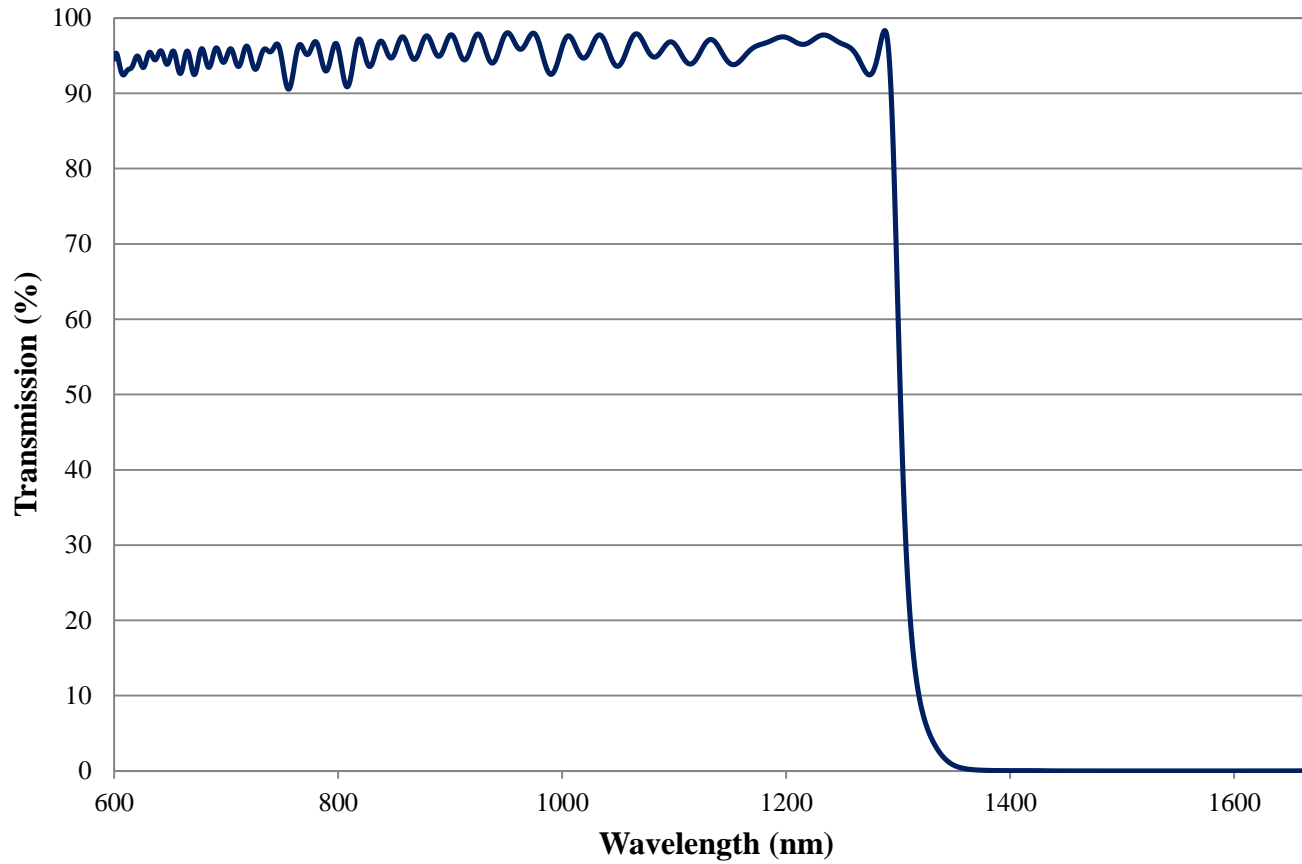

Coating Curve

Edmund Optics Inc.
USA | Asia | Europe

1300nm Techspec Shortpass Filter: OD >2.0 Coating Performance FOR REFERENCE ONLY

COATING CURVE

Coating Curve

Edmund Optics Inc.
USA | Asia | Europe

1300nm Techspec Shortpass Filter: OD >2.0 Coating Performance FOR REFERENCE ONLY

COATING CURVE