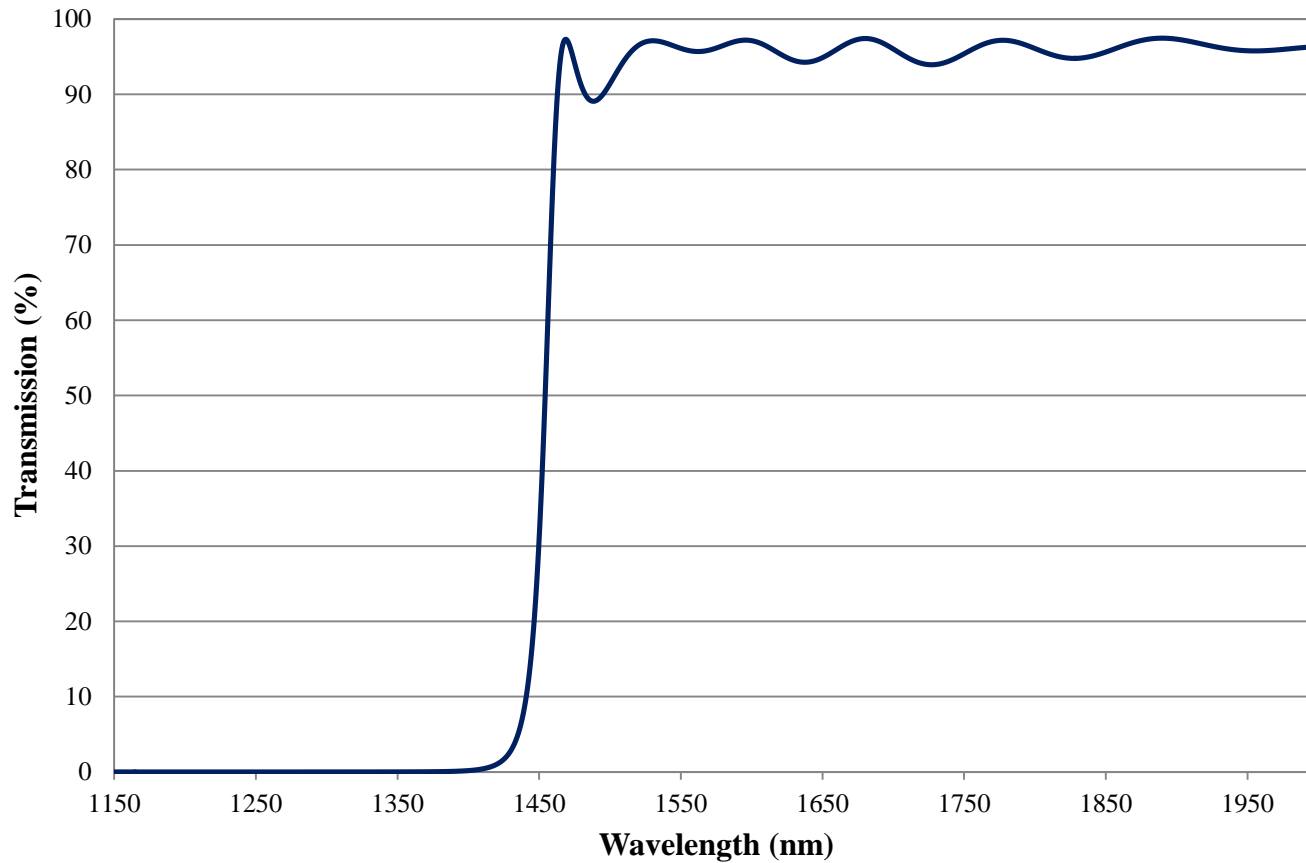

## 1450nm Techspec Longpass Filter: OD >2.0 Coating Performance FOR REFERENCE ONLY