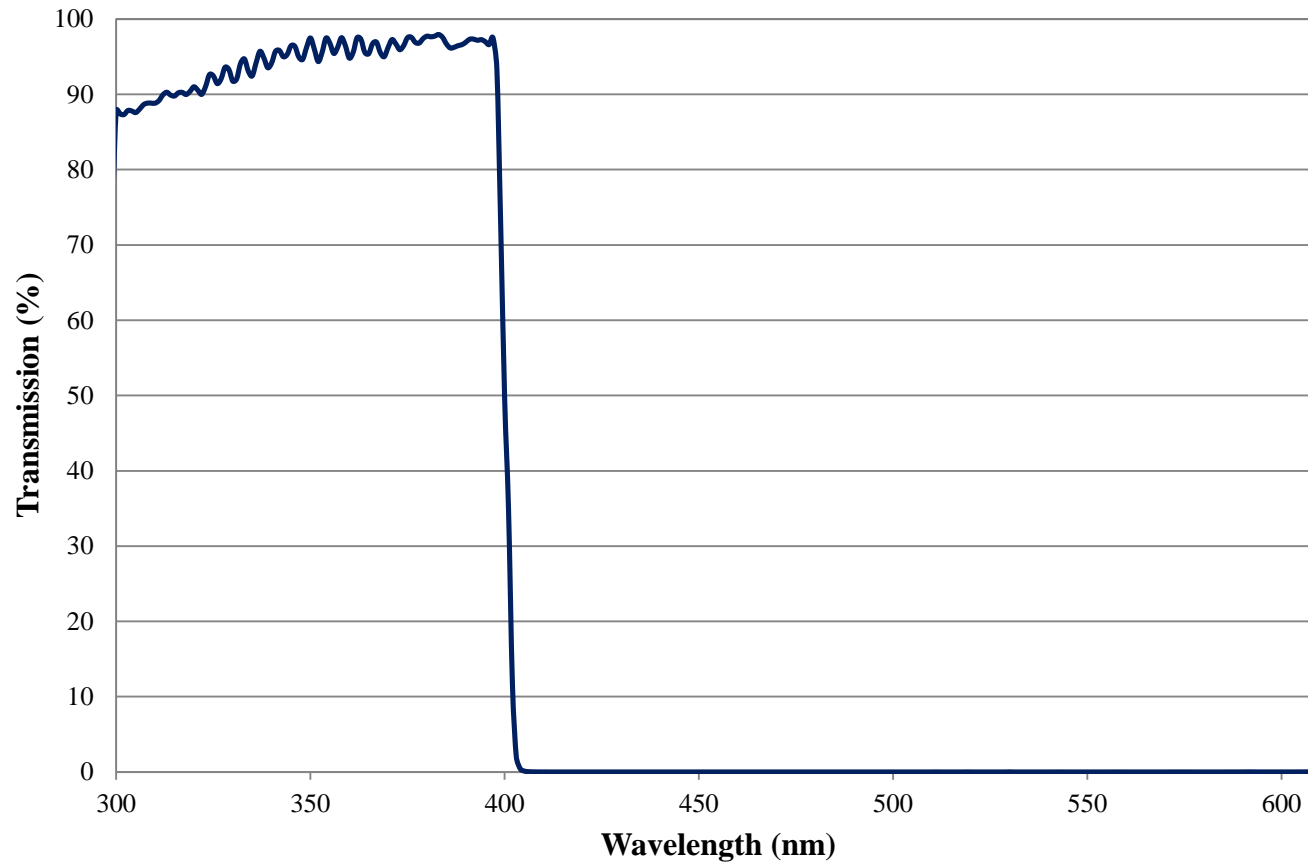

## 400nm Techspec® Shortpass Filter: OD >4.0 Coating Performance FOR REFERENCE ONLY

## 400nm Techspec® Shortpass Filter: OD >4.0 Coating Performance FOR REFERENCE ONLY

COATING CURVE