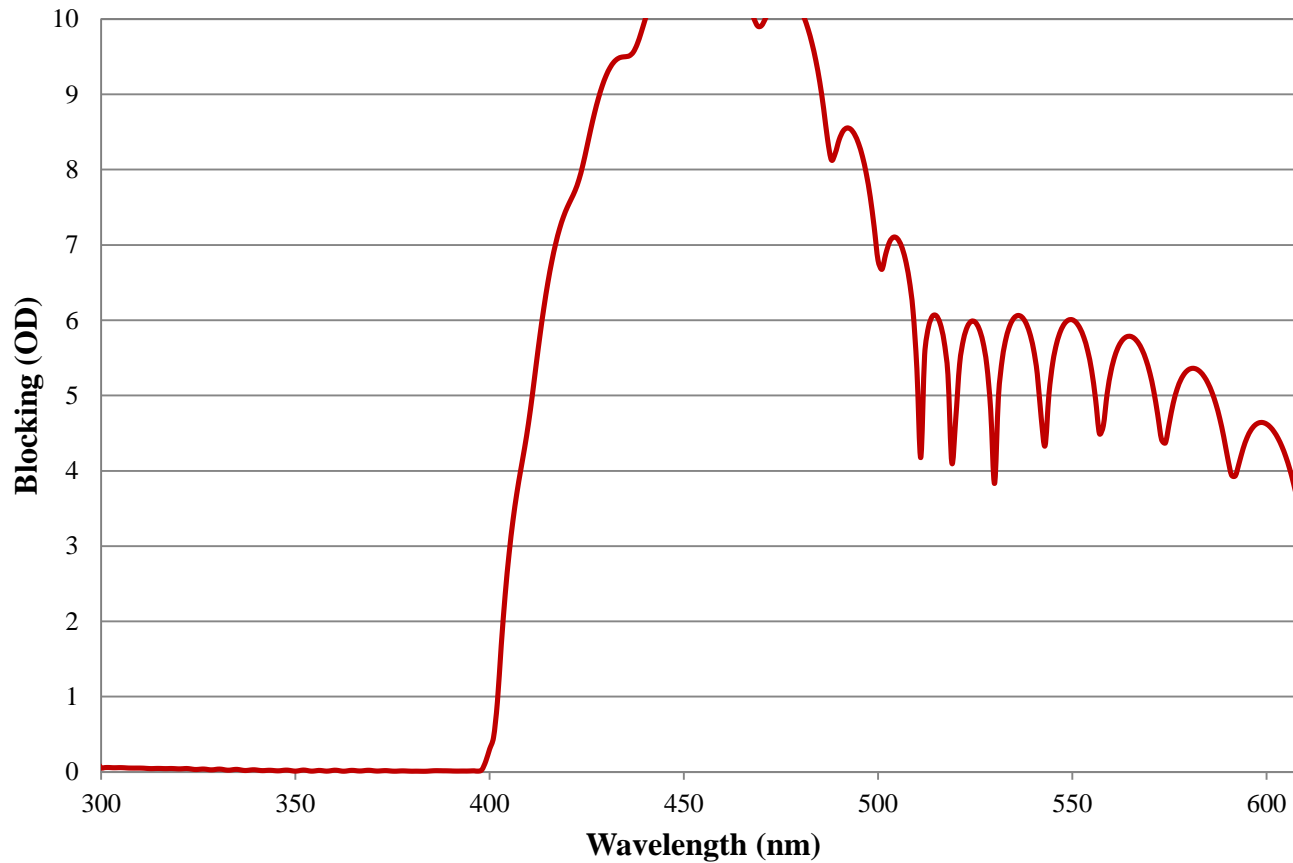

## 400nm Techspec® Shortpass Filter: OD >4.0 Coating Performance FOR REFERENCE ONLY

## 400nm Techspec® Shortpass Filter: OD >4.0 Coating Performance FOR REFERENCE ONLY

COATING CURVE