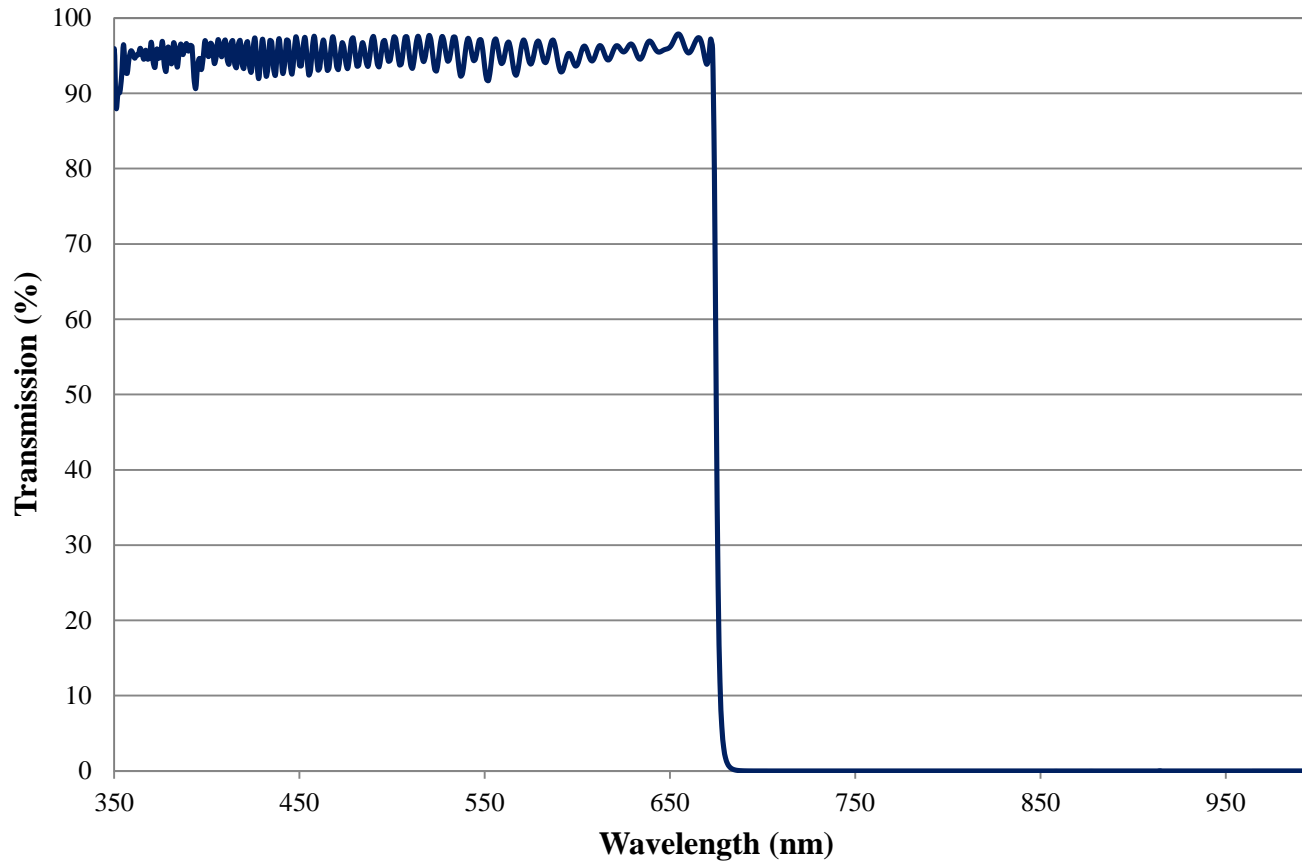

## 675nm Techspec® Shortpass Filter: OD >4.0 Coating Performance FOR REFERENCE ONLY

COATING CURVE