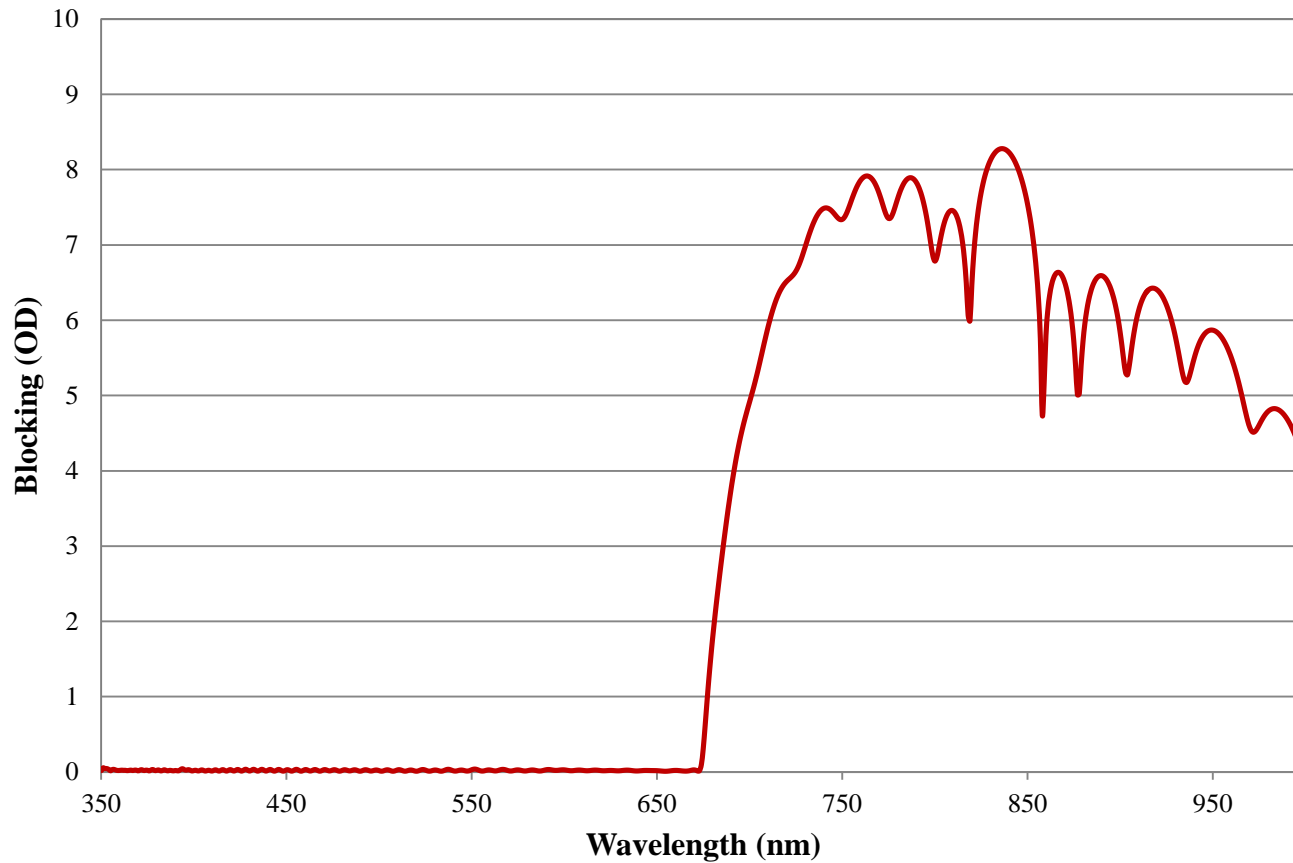

## 675nm Techspec® Shortpass Filter: OD >4.0 Coating Performance FOR REFERENCE ONLY

COATING CURVE